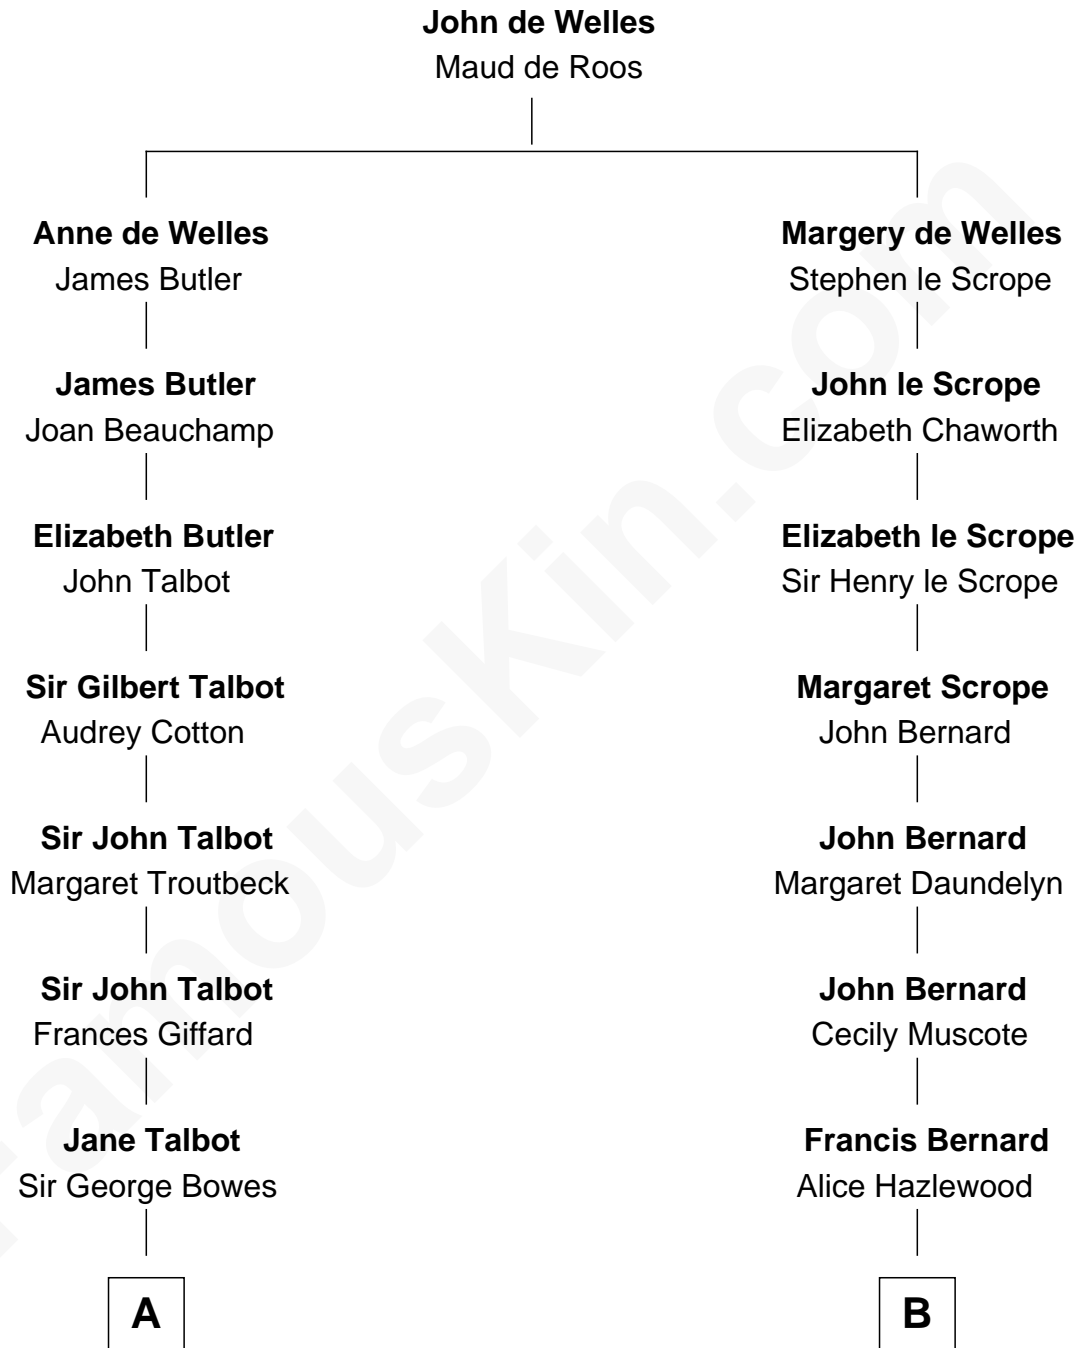

# FamousKin.com Relationship Chart of

**Benedict Cumberbatch**  
Movie, Television and Stage Actor

12th cousin 6 times removed of

**Richard Henry Lee**

Signer of the Declaration of Independence

Timothy Carlton Congdon Cumberbatch

Wanda Ventham

**Benedict Cumberbatch**

*Movie, Television and Stage Actor*

FamousKin.com