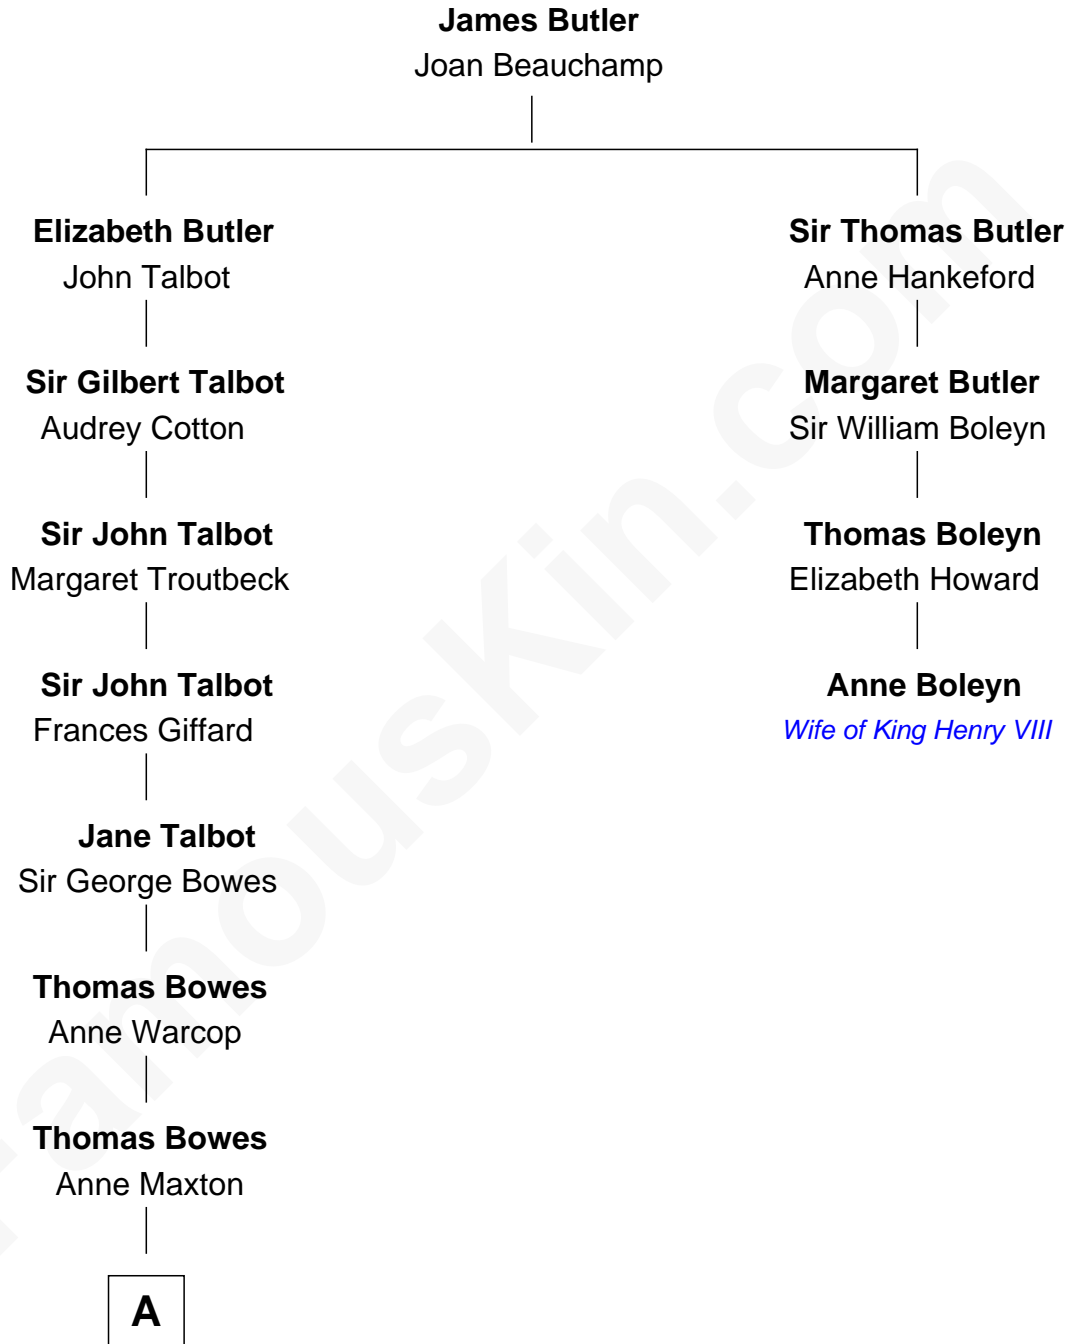

FamousKin.com Relationship Chart of

Benedict Cumberbatch

Movie, Television and Stage Actor

3rd cousin 13 times removed of

Anne Boleyn

2nd Wife of King Henry VIII

A

—
Sir William Bowes

Elizabeth Blakiston

—
Anne Bowes

Edward Chaloner

—
William Chaloner

Mary Finney

—
William Chaloner

Emma Harvey

—
Caroline Chaloner