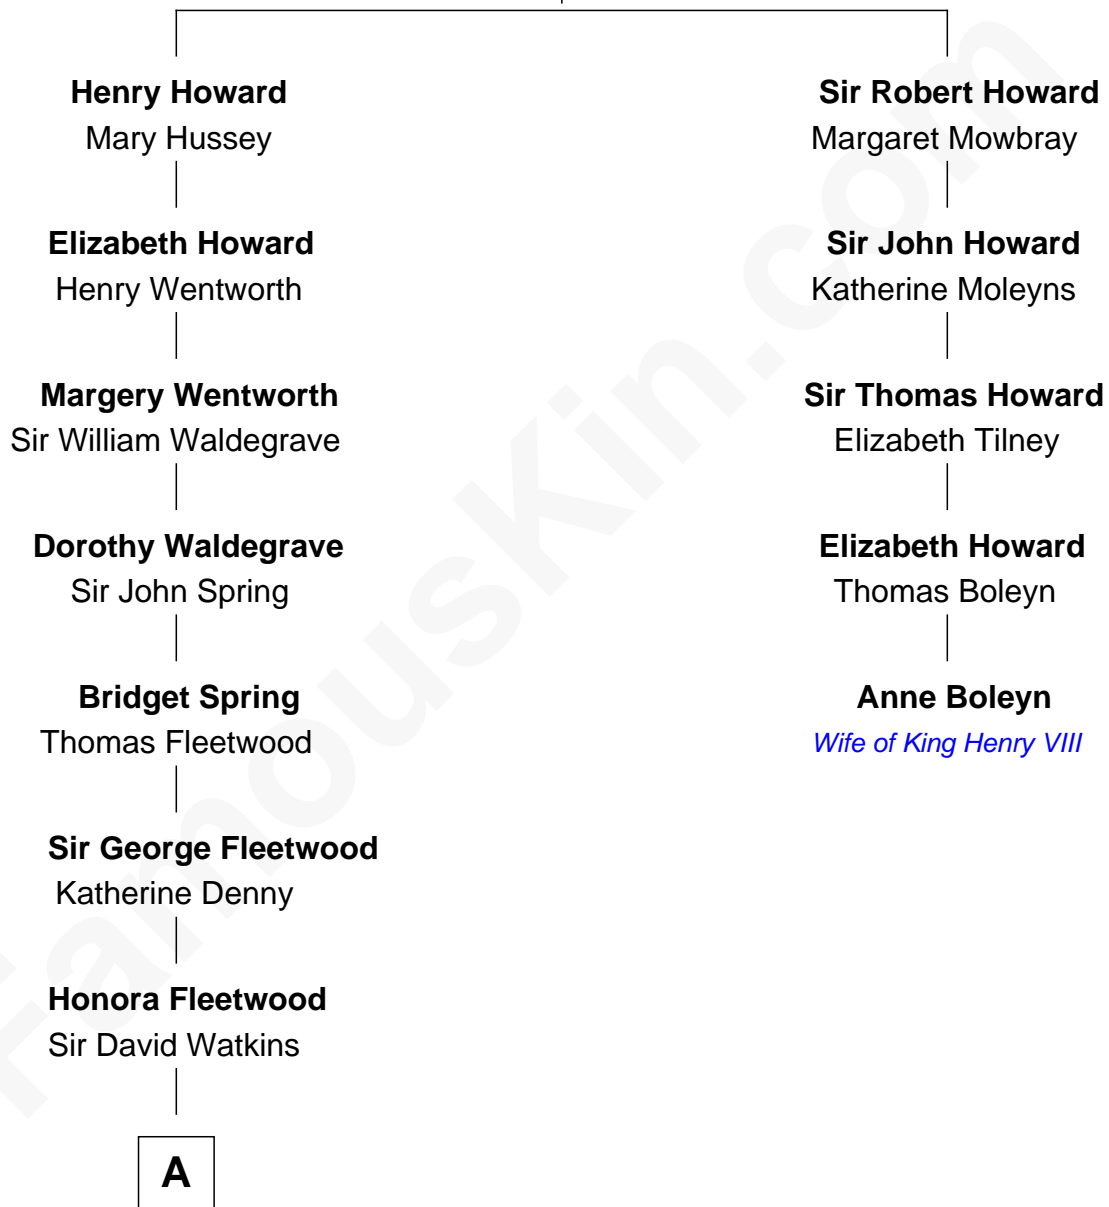

Sir John Howard

Alice Tendring