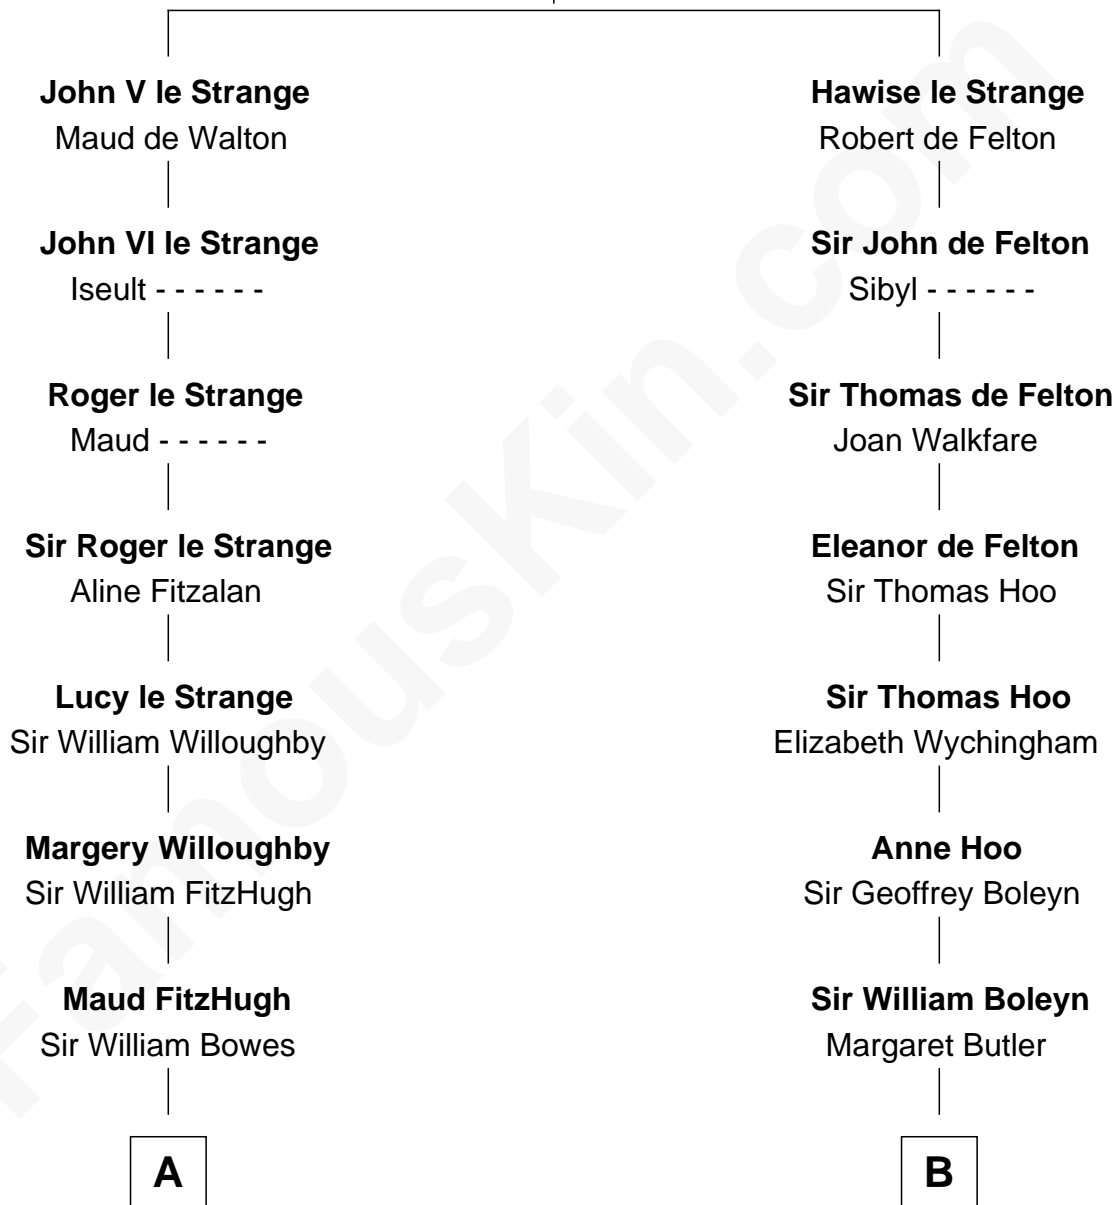

FamousKin.com Relationship Chart of

Benedict Cumberbatch

Movie, Television and Stage Actor

8th cousin 13 times removed of

Anne Boleyn

2nd Wife of King Henry VIII

John IV le Strange

Joan de Somery

C

Robert William Cumberbatch

Louisa Grace Hanson

Henry Alfred Cumberbatch

Hélène Gertrude Rees

Henry Carlton Cumberbatch

Pauline Ellen Laing Congdon

Timothy Carlton Congdon Cumberbatch