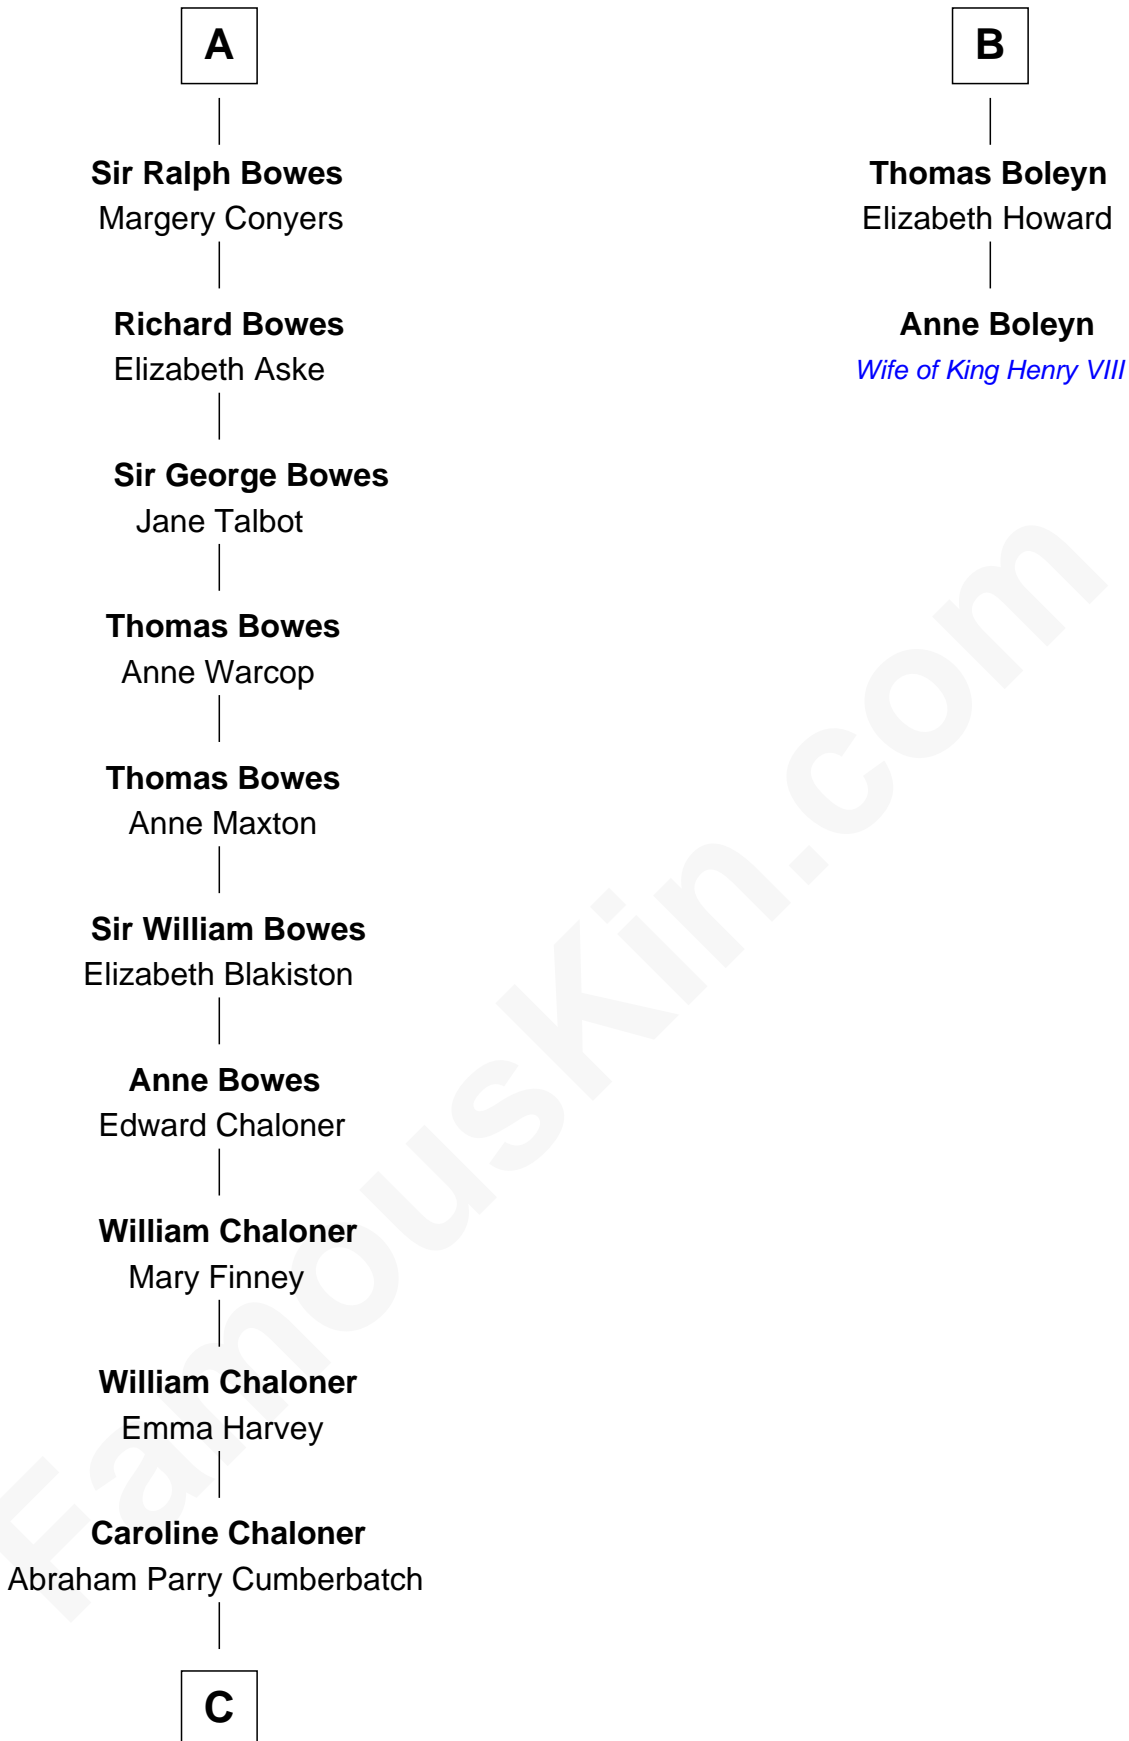

FamousKin.com Relationship Chart of

Benedict Cumberbatch

Movie, Television and Stage Actor

8th cousin 13 times removed of

Anne Boleyn

2nd Wife of King Henry VIII

John IV le Strange

Joan de Somery

C

Robert William Cumberbatch

Louisa Grace Hanson

Henry Alfred Cumberbatch

Hélène Gertrude Rees

Henry Carlton Cumberbatch

Pauline Ellen Laing Congdon

Timothy Carlton Congdon Cumberbatch