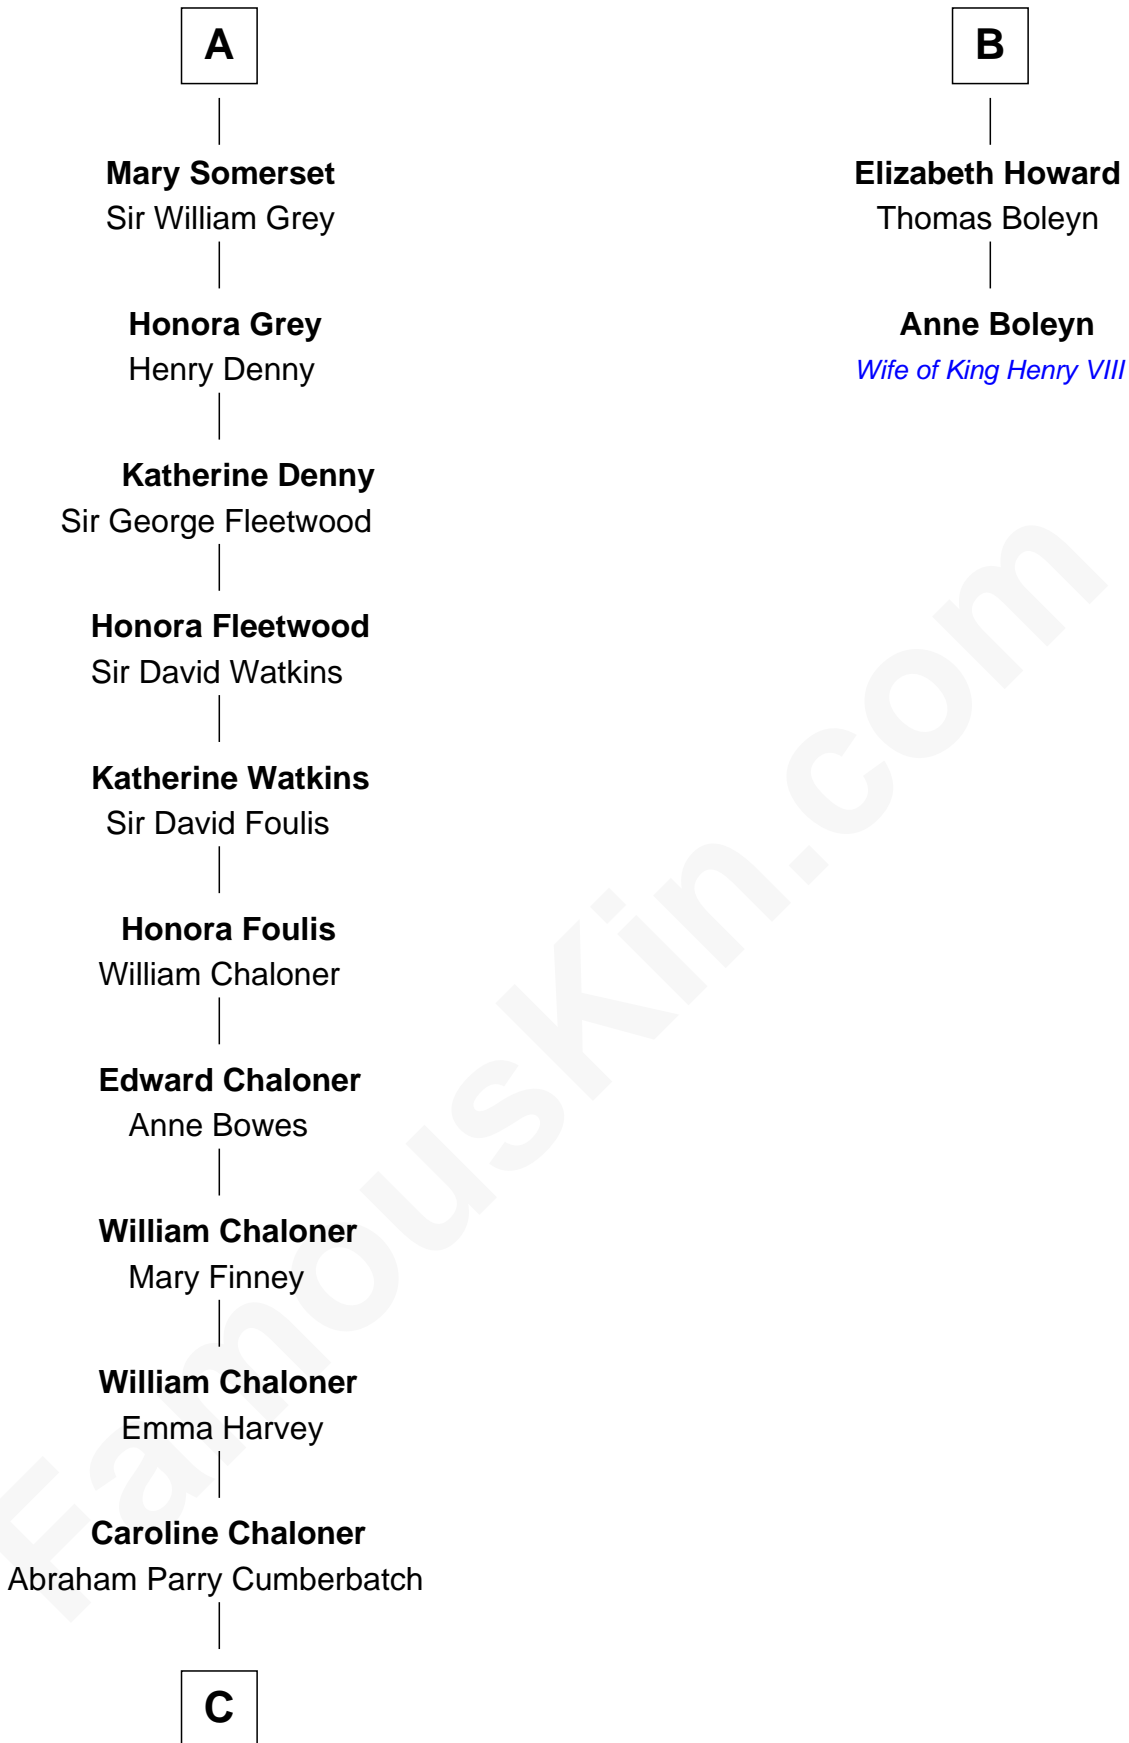

FamousKin.com

Relationship Chart of

Benedict Cumberbatch

Movie, Television and Stage Actor

8th cousin 13 times removed of

Anne Boleyn

2nd Wife of King Henry VIII

C

Robert William Cumberbatch

Louisa Grace Hanson

Henry Alfred Cumberbatch

Hélène Gertrude Rees

Henry Carlton Cumberbatch

Pauline Ellen Laing Congdon

Timothy Carlton Congdon Cumberbatch

Wanda Ventham