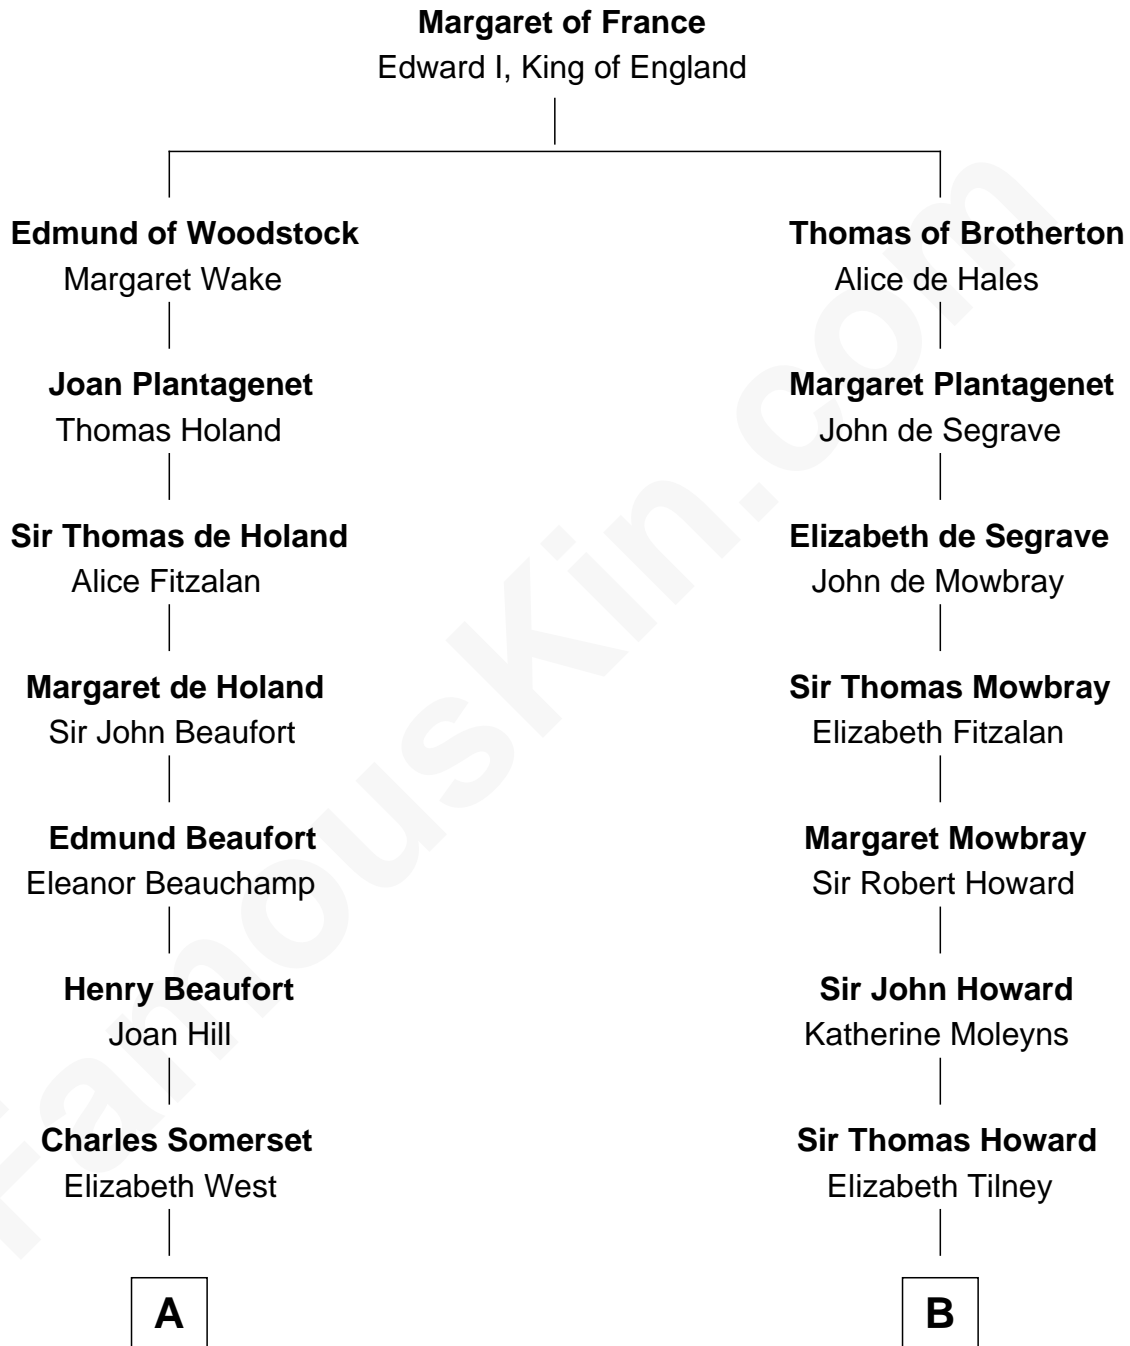

FamousKin.com

Relationship Chart of

Benedict Cumberbatch

Movie, Television and Stage Actor

8th cousin 13 times removed of

Anne Boleyn

2nd Wife of King Henry VIII

C

Robert William Cumberbatch

Louisa Grace Hanson

Henry Alfred Cumberbatch

Hélène Gertrude Rees

Henry Carlton Cumberbatch

Pauline Ellen Laing Congdon

Timothy Carlton Congdon Cumberbatch

Wanda Ventham