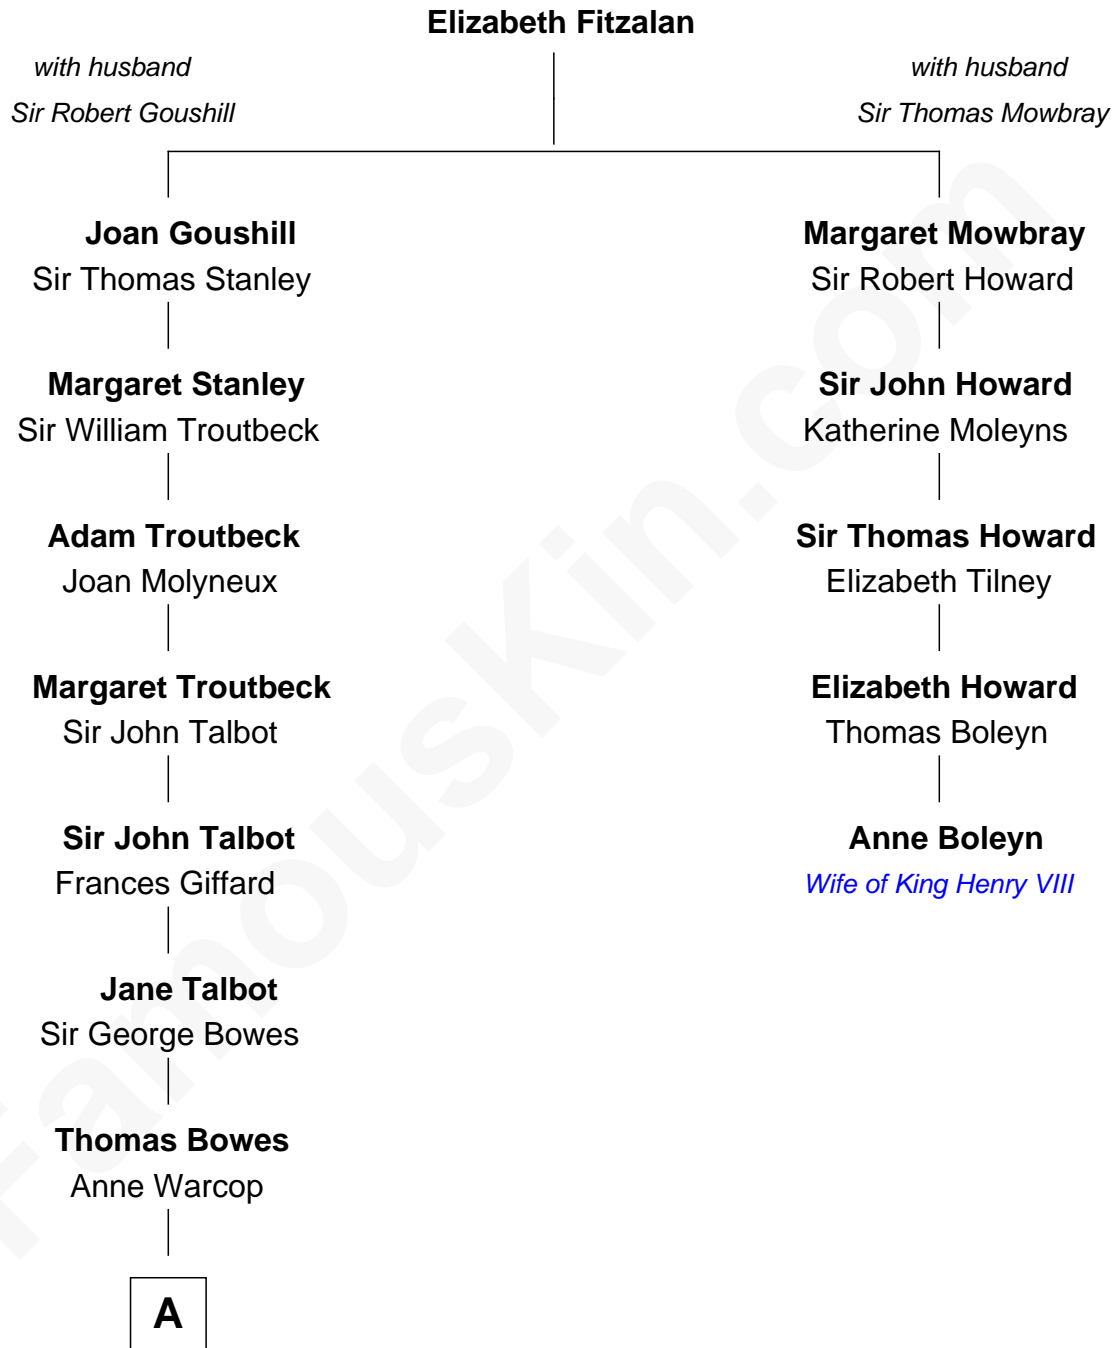

FamousKin.com Relationship Chart of

Benedict Cumberbatch

Movie, Television and Stage Actor

4th cousin 13 times removed of

Anne Boleyn

2nd Wife of King Henry VIII

A

Thomas Bowes