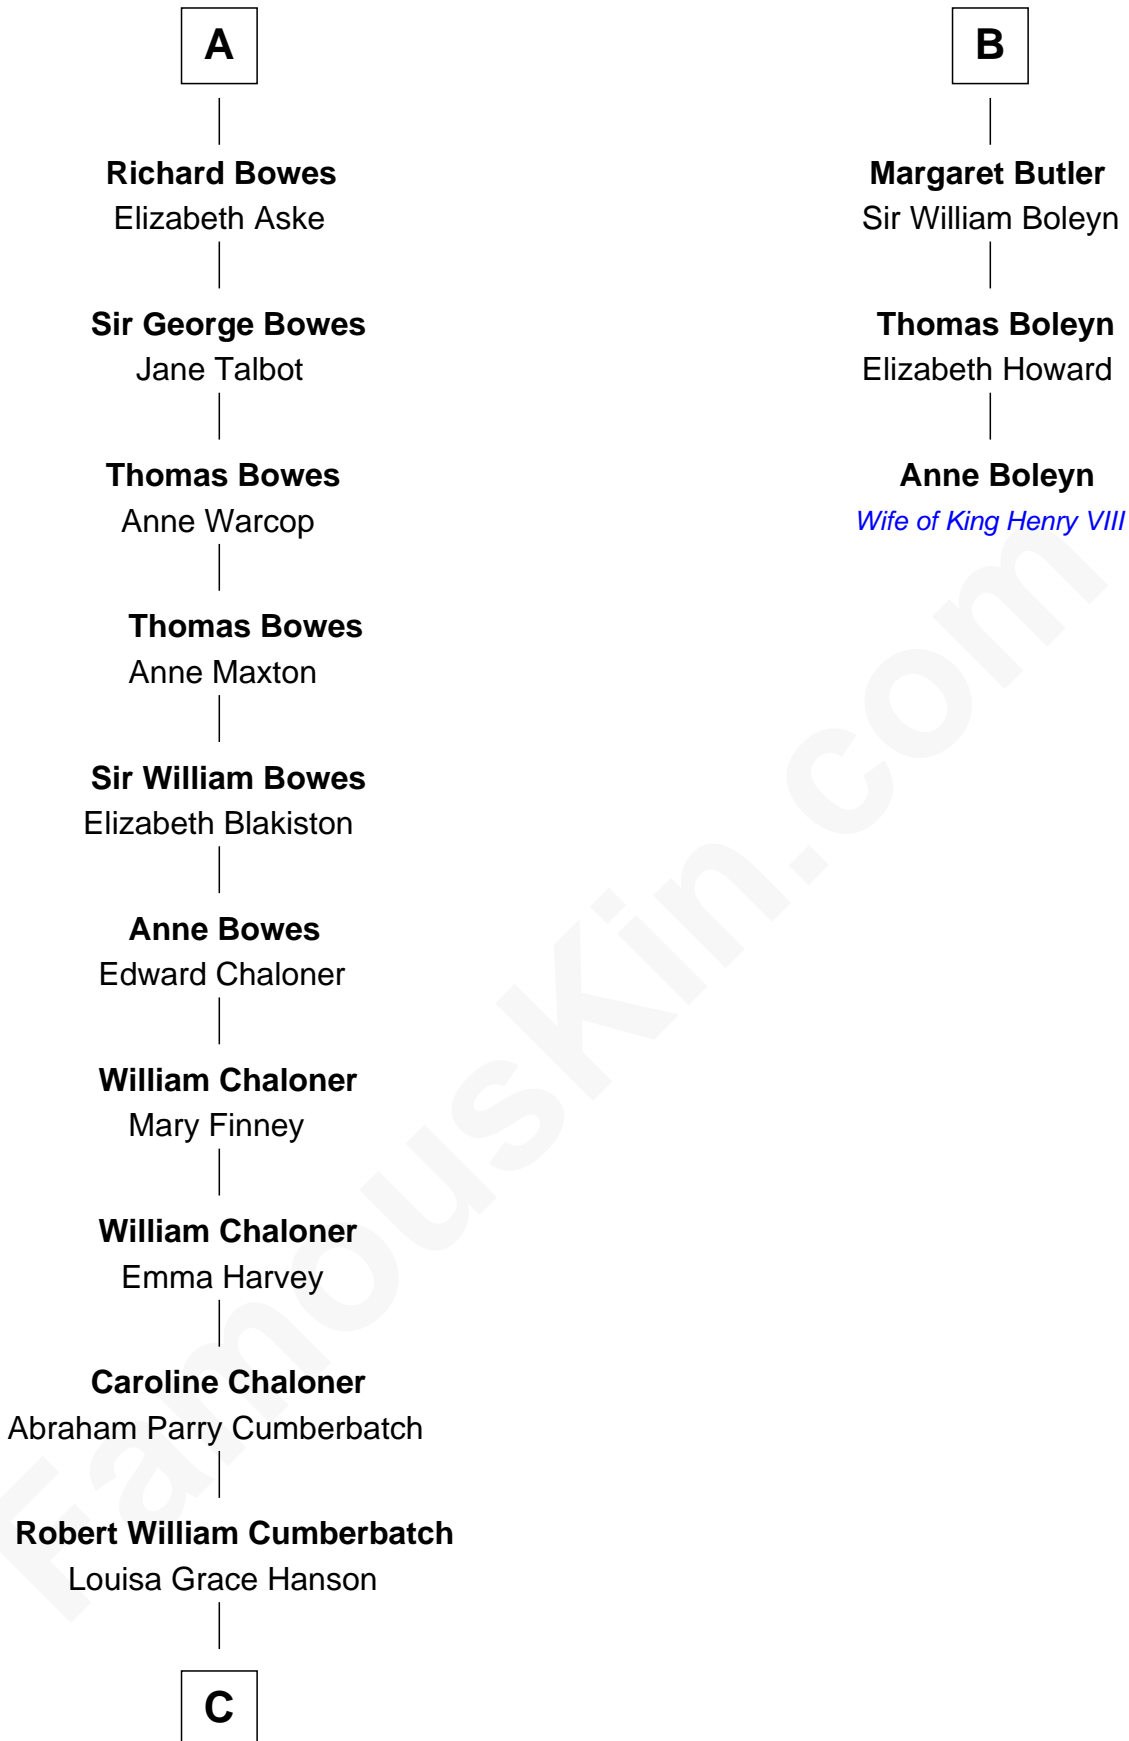

FamousKin.com

Relationship Chart of

Benedict Cumberbatch

Movie, Television and Stage Actor

9th cousin 11 times removed of

Anne Boleyn

2nd Wife of King Henry VIII

John Fitzalan
Isabel de Mortimer