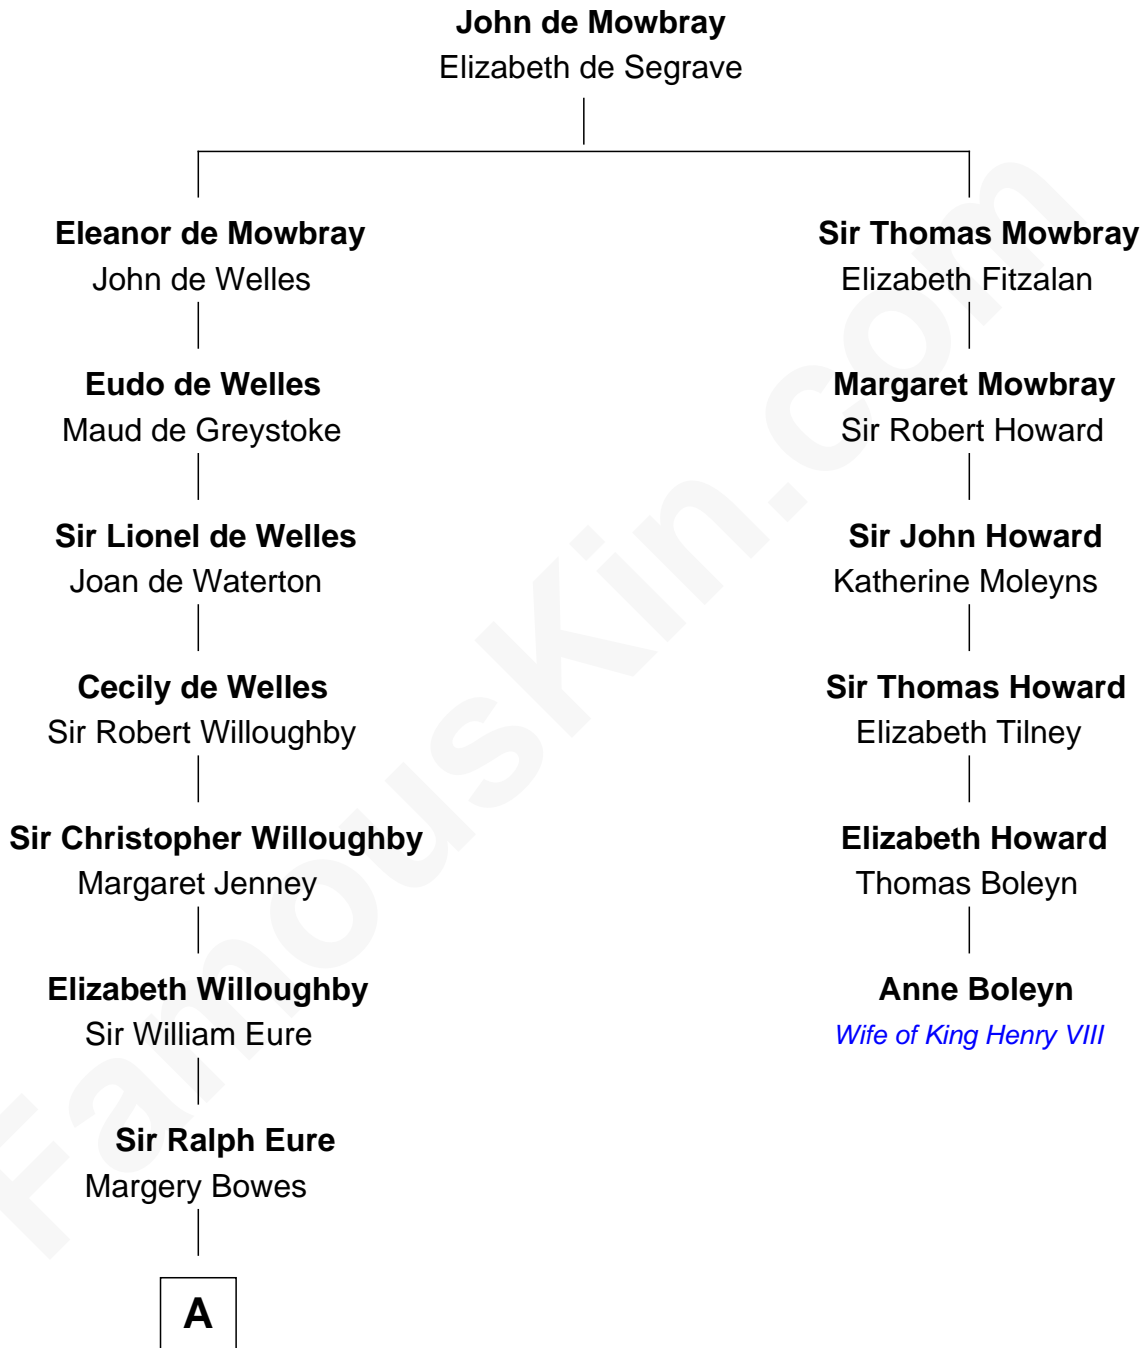

# FamousKin.com Relationship Chart of

**Benedict Cumberbatch**

*Movie, Television and Stage Actor*

5th cousin 15 times removed of

**Anne Boleyn**

*2nd Wife of King Henry VIII*

**A**

**Frances Eure**

Robert Lambton

**Jane Lambton**

Sir William Blakiston

**Sir Ralph Blakiston**

Margaret Fenwick

**Sir Francis Blakiston**

Ann Bowes

**Elizabeth Blakiston**

Sir William Bowes

**Anne Bowes**

Edward Chaloner

**William Chaloner**

Mary Finney

**William Chaloner**

Emma Harvey

**Caroline Chaloner**

Abraham Parry Cumberbatch

**Robert William Cumberbatch**

Louisa Grace Hanson

**B**

**B**

Henry Alfred Cumberbatch

Hélène Gertrude Rees

Henry Carlton Cumberbatch