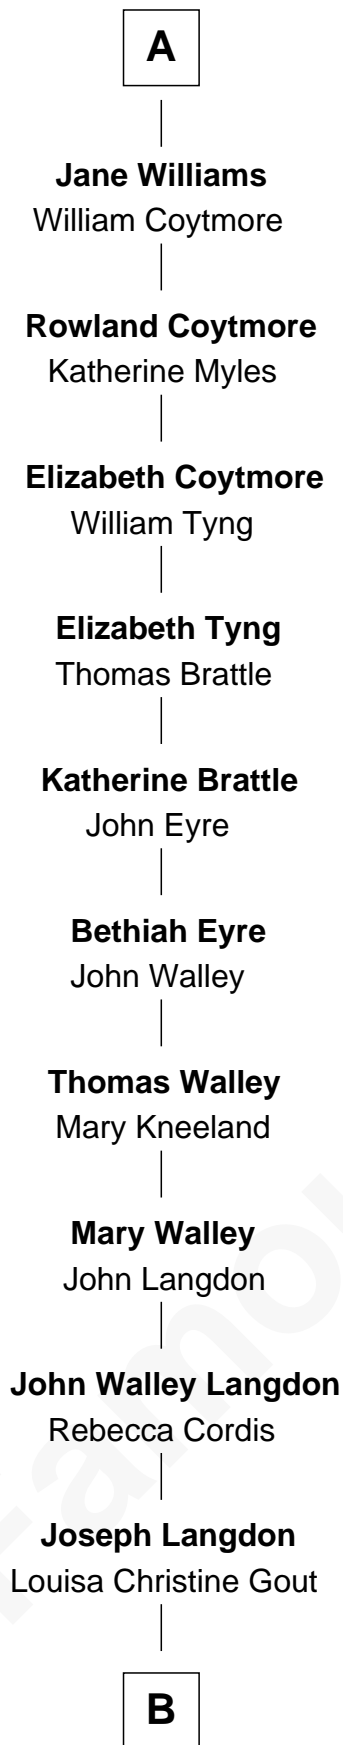

# FamousKin.com Relationship Chart of

**Benedict Cumberbatch**  
*Movie, Television and Stage Actor*

5th cousin 16 times removed of

**King Henry VIII**  
*King of England*

**Goronwy ap Ednyfed**

**B**

**Ida Josephine Langdon**

Thomas Bowen Rees

**Hélène Gertrude Rees**

Henry Alfred Cumberbatch

**Henry Carlton Cumberbatch**

Pauline Ellen Laing Congdon

**Timothy Carlton Congdon Cumberbatch**

Wanda Ventham

**Benedict Cumberbatch**