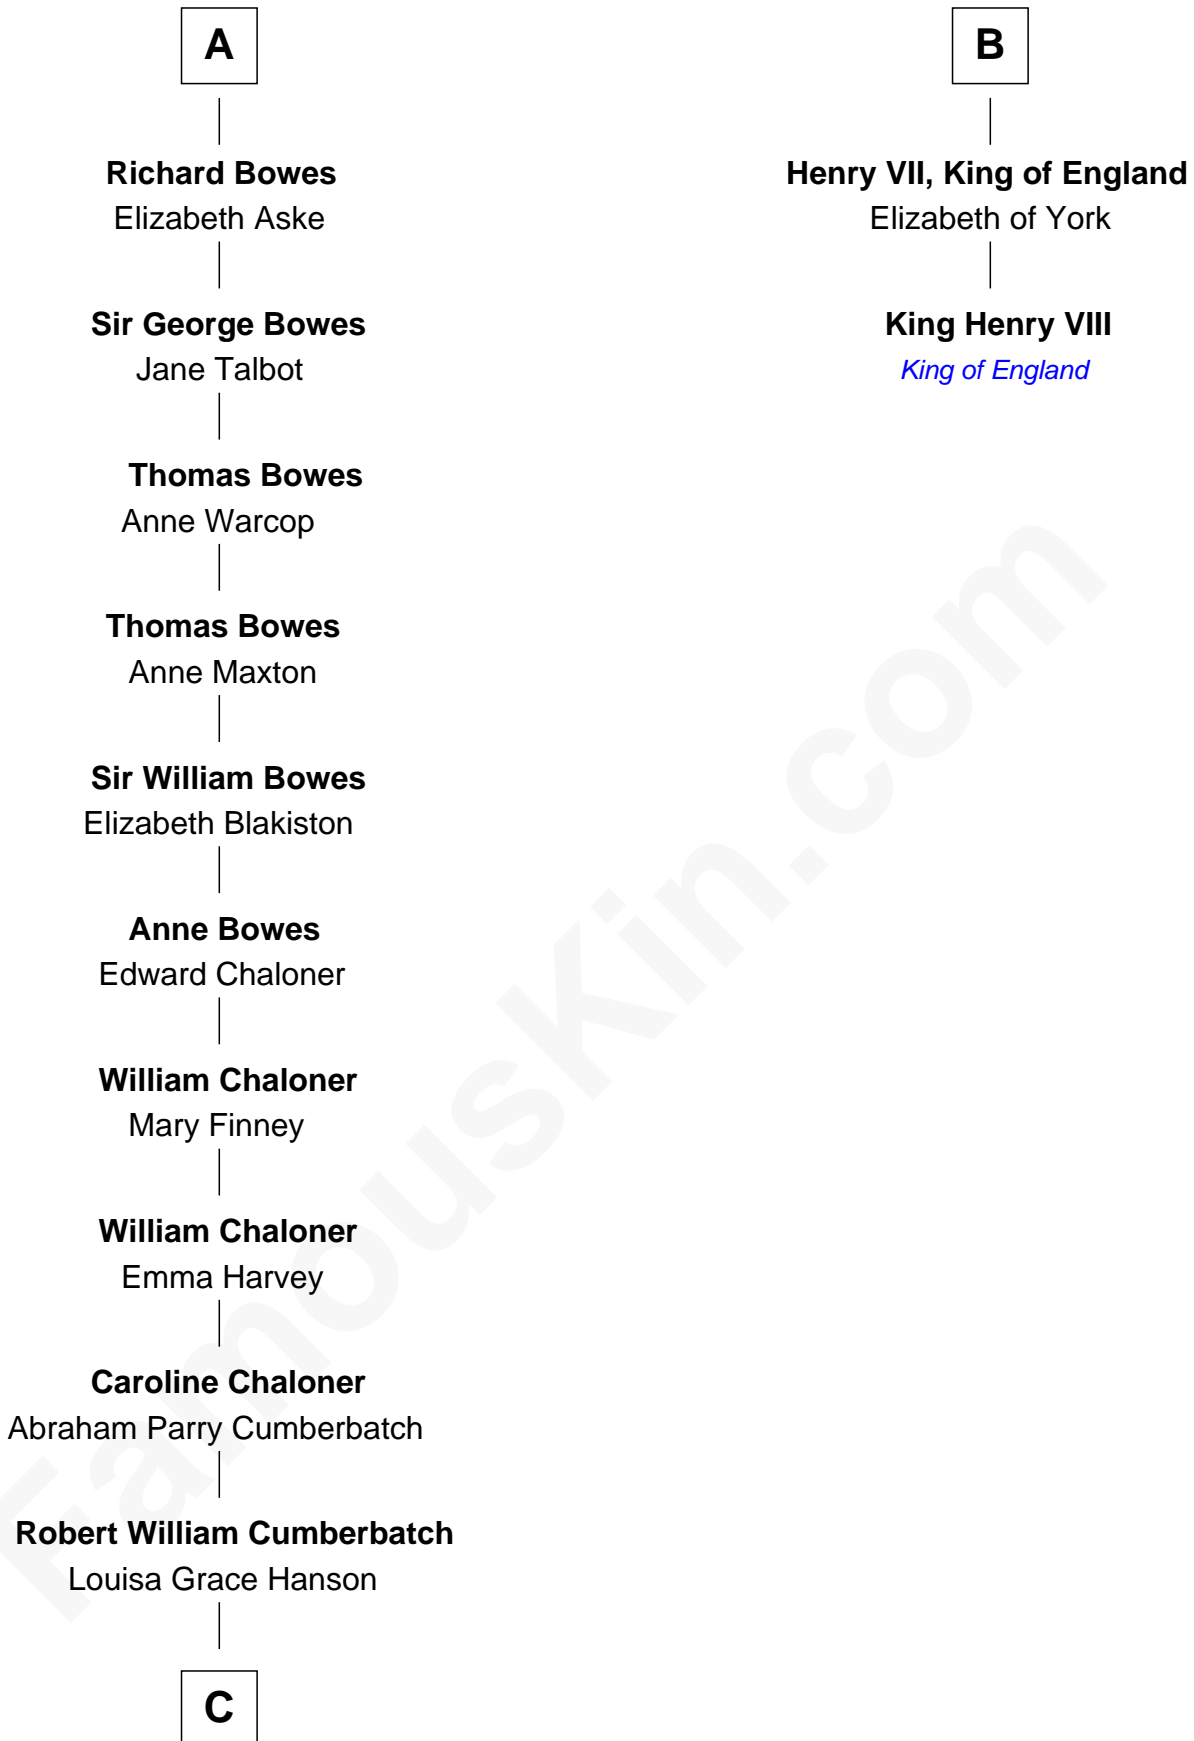

FamousKin.com

Relationship Chart of

Benedict Cumberbatch

Movie, Television and Stage Actor

8th cousin 12 times removed of

King Henry VIII

King of England

C