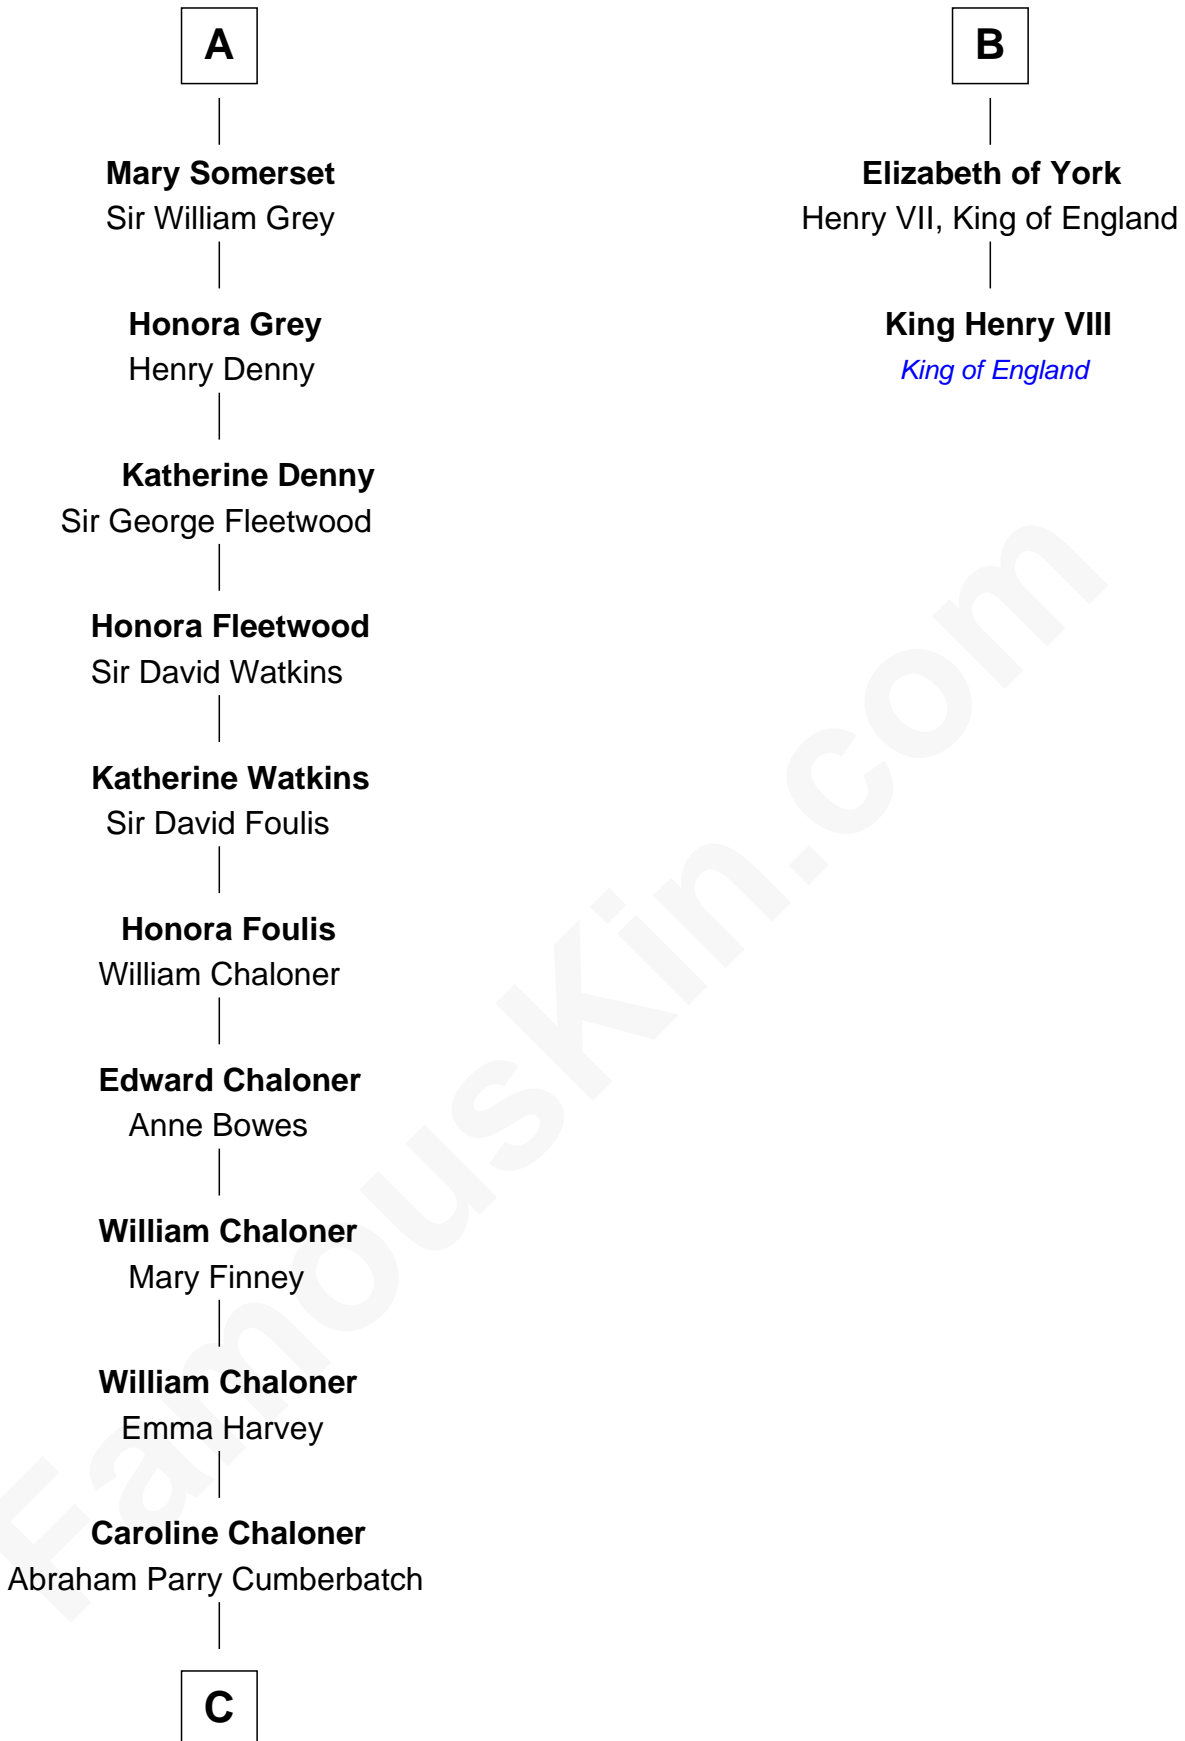

FamousKin.com Relationship Chart of

Benedict Cumberbatch
Movie, Television and Stage Actor

8th cousin 13 times removed of

King Henry VIII
King of England

C

Robert William Cumberbatch

Louisa Grace Hanson

Henry Alfred Cumberbatch