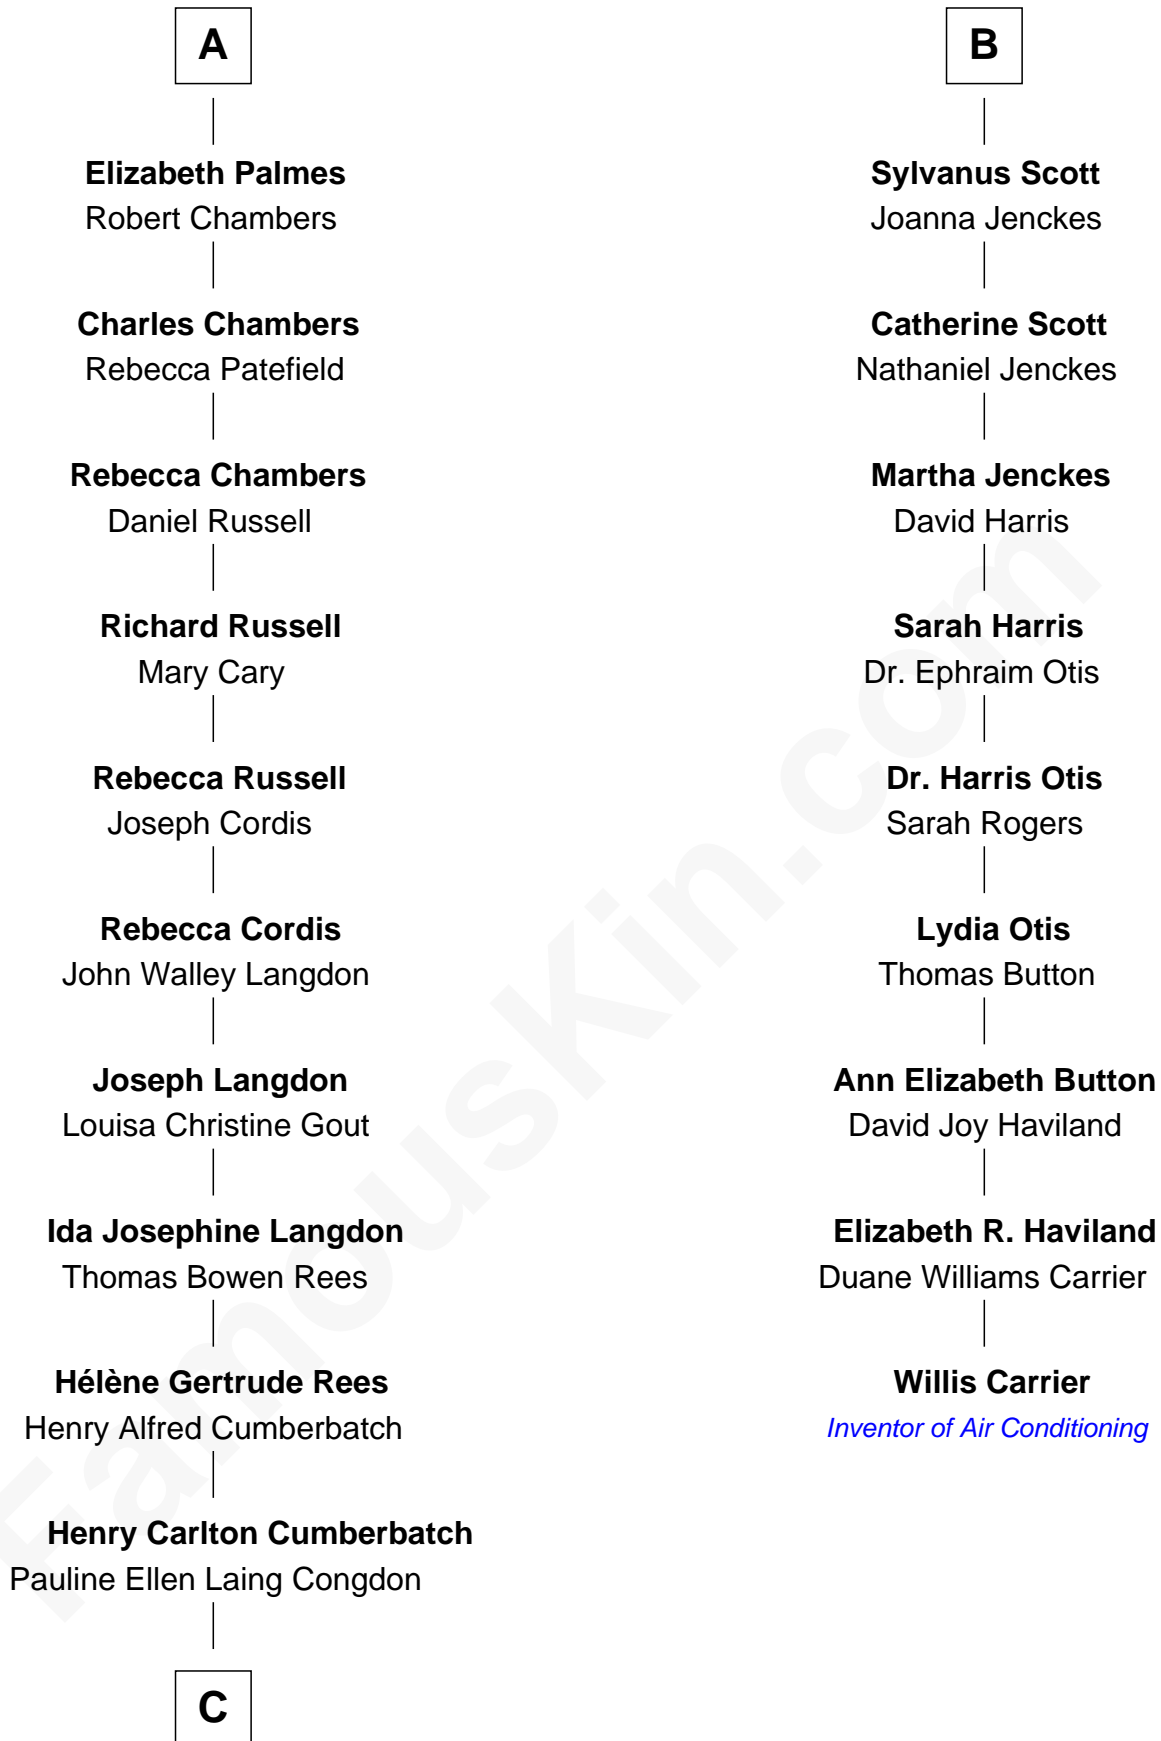

FamousKin.com

Relationship Chart of

Benedict Cumberbatch

Movie, Television and Stage Actor

15th cousin 3 times removed of

Willis Carrier

Inventor of Air Conditioning

Sir Thomas Blount

Margaret de Gresley

Timothy Carlton Congdon Cumberbatch

Wanda Ventham

Benedict Cumberbatch

Movie, Television and Stage Actor

FamousKin.com