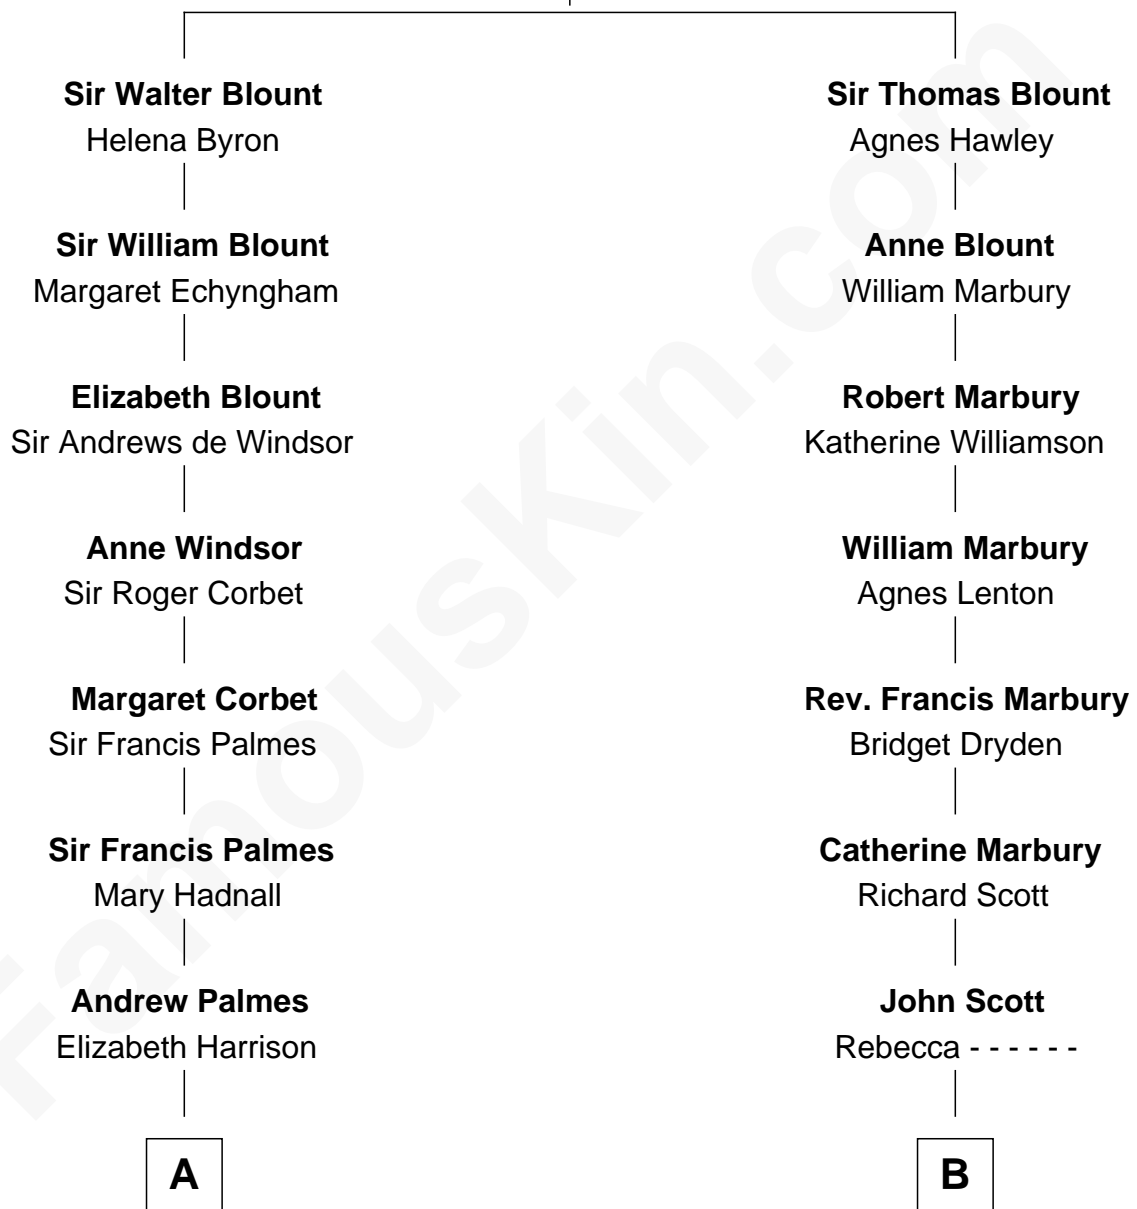

FamousKin.com

Relationship Chart of

Benedict Cumberbatch

Movie, Television and Stage Actor

15th cousin 3 times removed of

Willis Carrier

Inventor of Air Conditioning

Sir Thomas Blount

Margaret de Gresley

Timothy Carlton Congdon Cumberbatch

Wanda Ventham

Benedict Cumberbatch

Movie, Television and Stage Actor

FamousKin.com