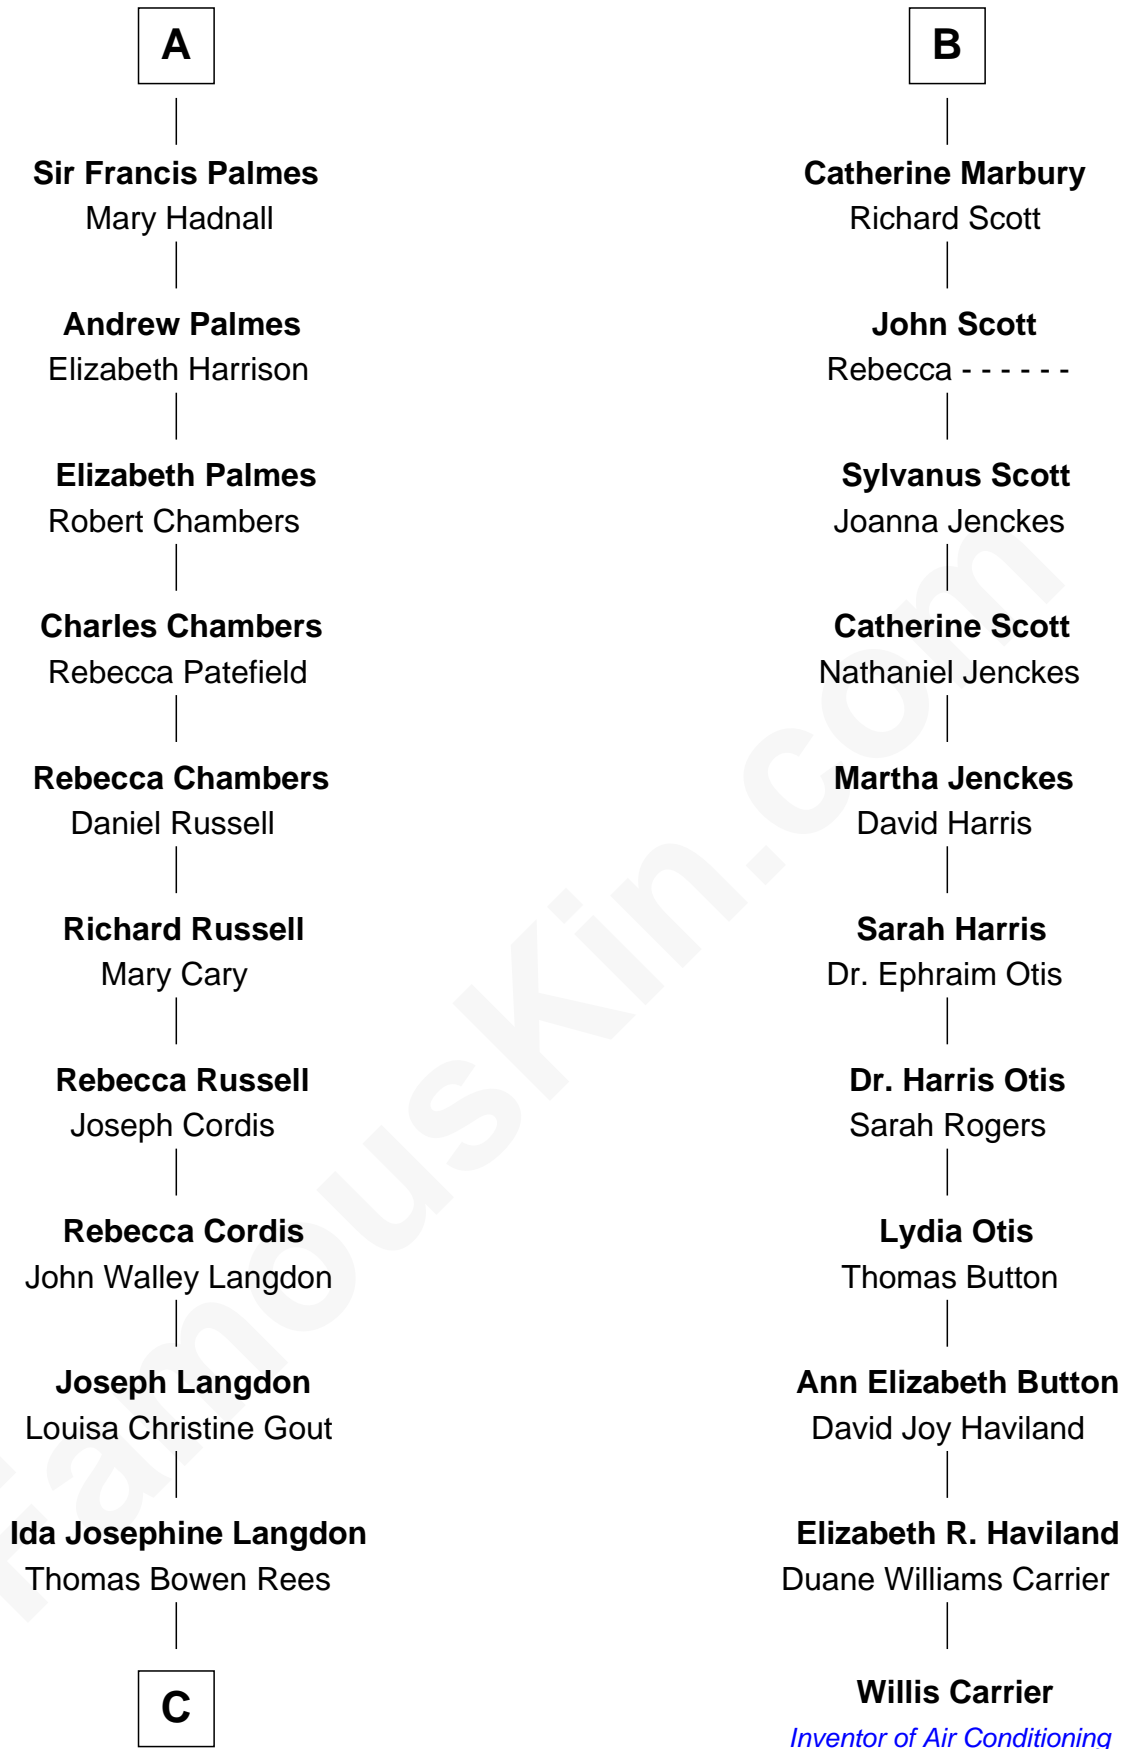

# FamousKin.com Relationship Chart of

**Benedict Cumberbatch**

*Movie, Television and Stage Actor*

17th cousin 3 times removed of

**Willis Carrier**

*Inventor of Air Conditioning*

**C**

**Hélène Gertrude Rees**  
Henry Alfred Cumberbatch

**Henry Carlton Cumberbatch**  
Pauline Ellen Laing Congdon

**Timothy Carlton Congdon Cumberbatch**  
Wanda Ventham

**Benedict Cumberbatch**  
*Movie, Television and Stage Actor*

FamousKin.com