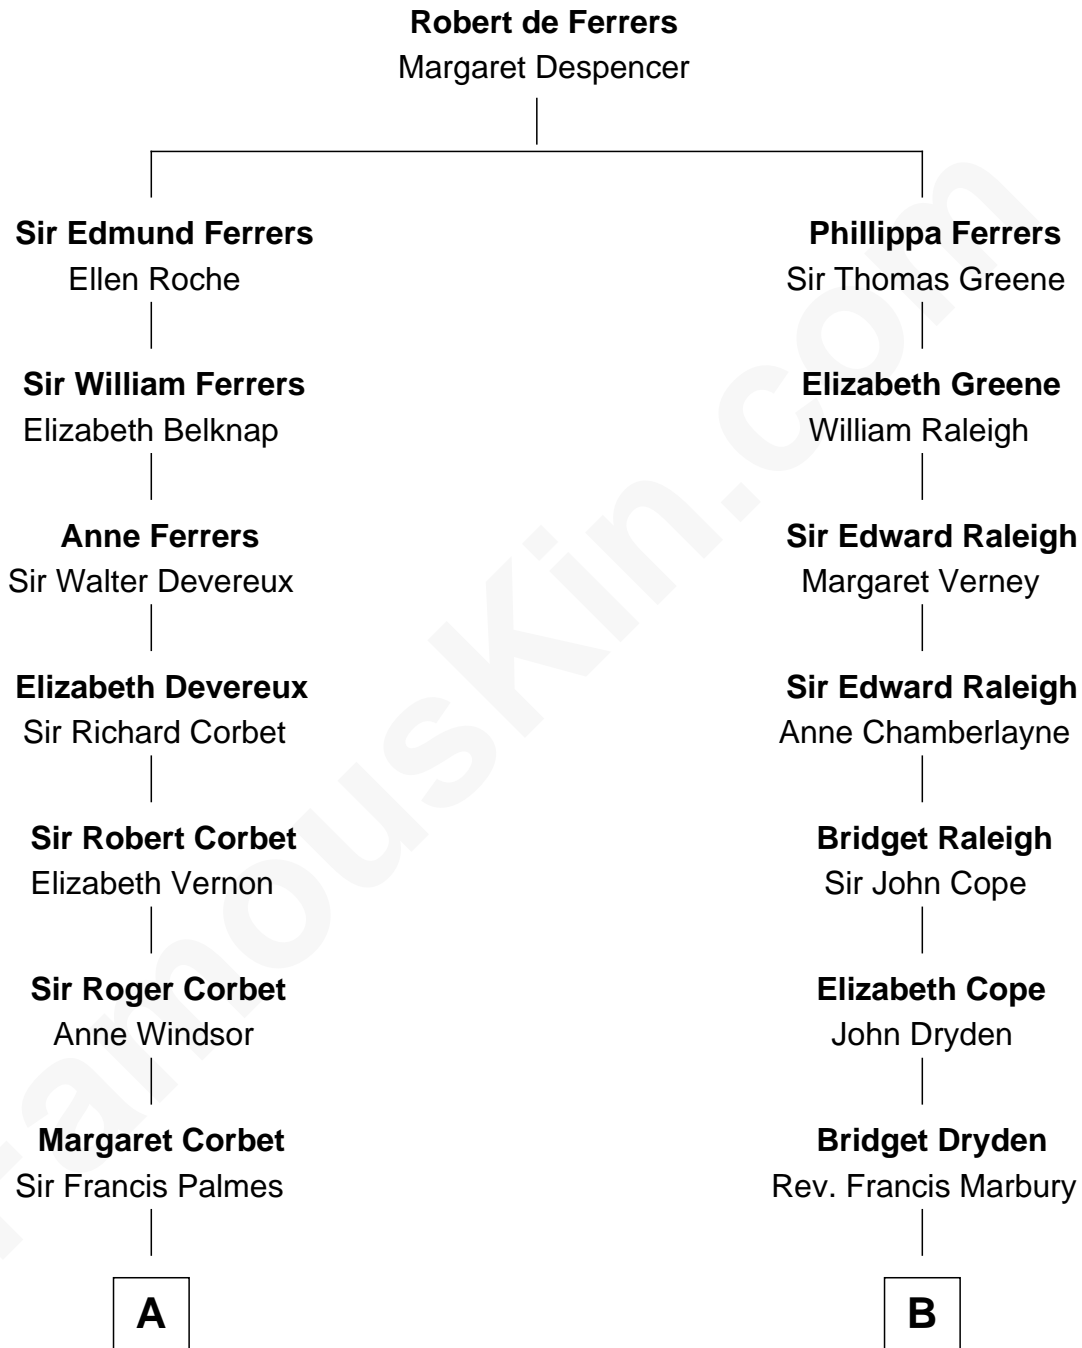

# FamousKin.com Relationship Chart of

**Benedict Cumberbatch**

*Movie, Television and Stage Actor*

17th cousin 3 times removed of

**Willis Carrier**

*Inventor of Air Conditioning*

**C**

**Hélène Gertrude Rees**  
Henry Alfred Cumberbatch

**Henry Carlton Cumberbatch**  
Pauline Ellen Laing Congdon

**Timothy Carlton Congdon Cumberbatch**  
Wanda Ventham

**Benedict Cumberbatch**  
*Movie, Television and Stage Actor*

FamousKin.com