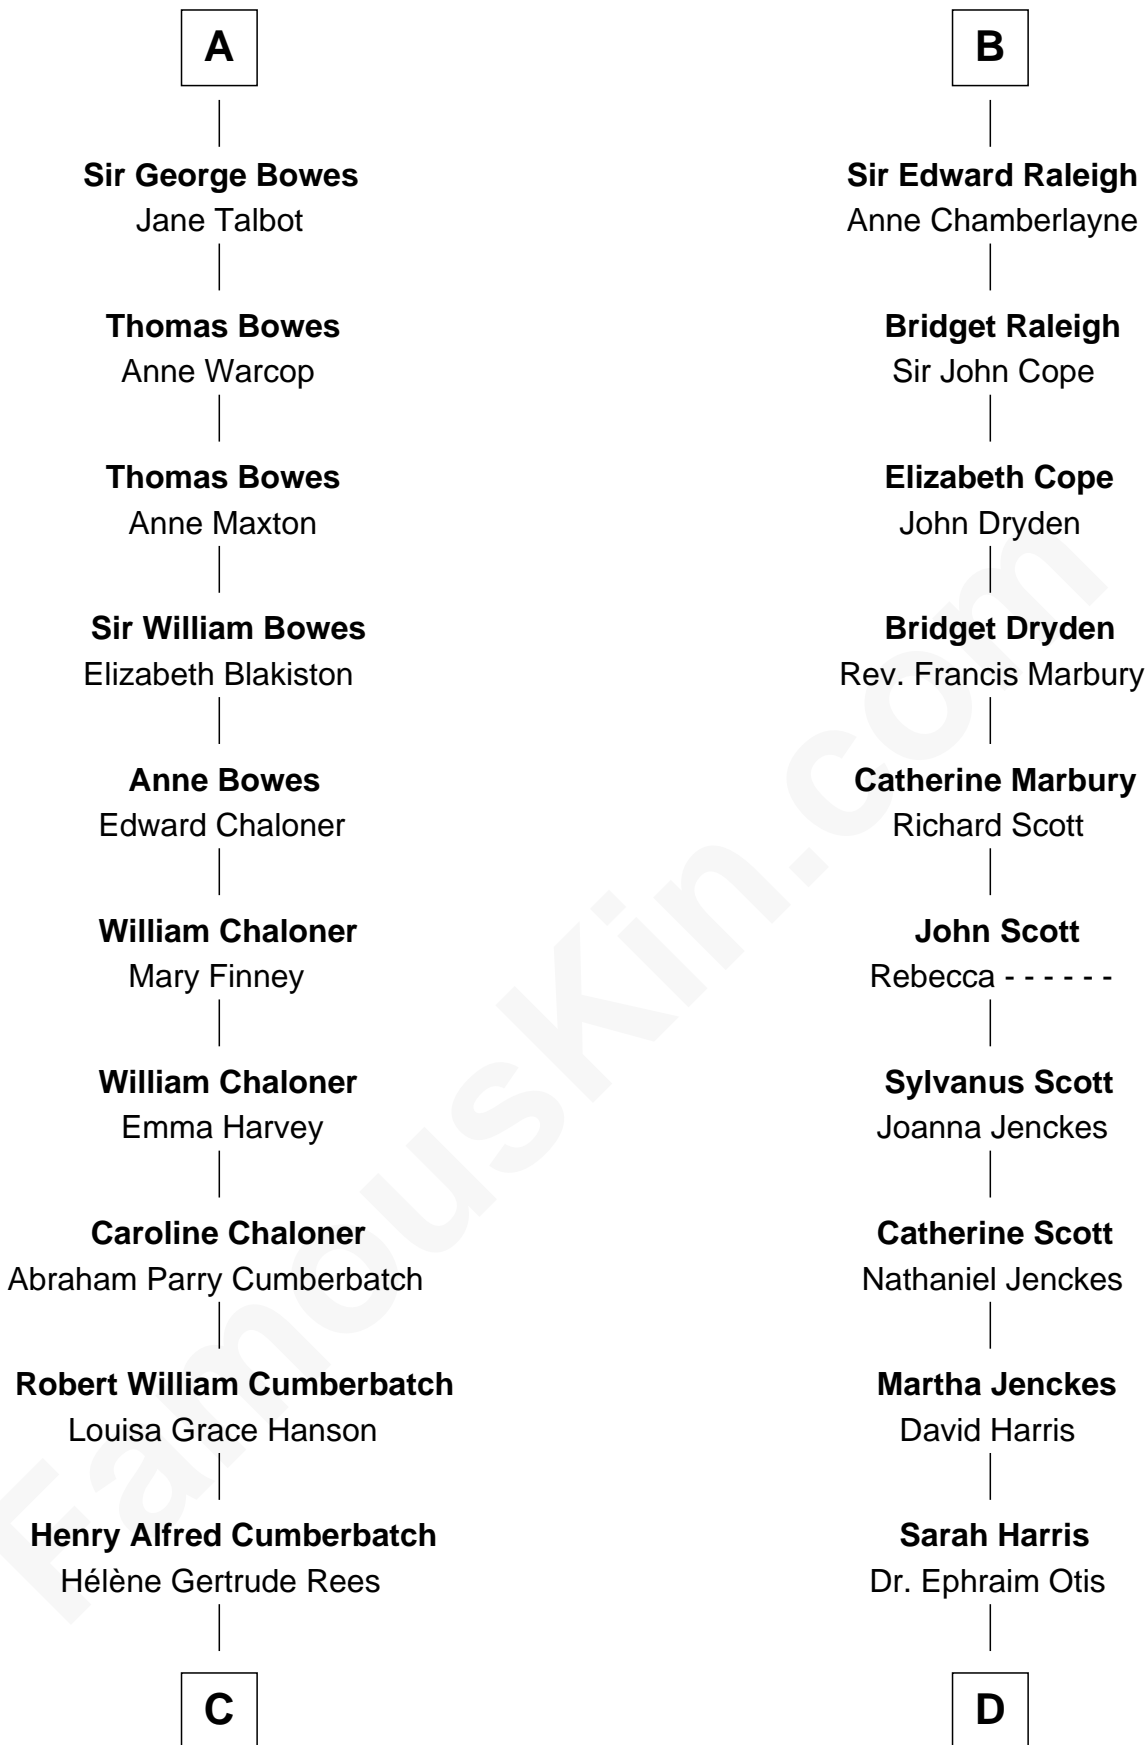

## Relationship Chart of

**Benedict Cumberbatch**

*Movie, Television and Stage Actor*

19th cousin 2 times removed of

**Willis Carrier**

*Inventor of Air Conditioning*

**Sir Hugh I de Audley**

Iseult de Mortimer

**C**

**Henry Carlton Cumberbatch**

Pauline Ellen Laing Congdon

**Timothy Carlton Congdon Cumberbatch**

Wanda Ventham

**Benedict Cumberbatch**

*Movie, Television and Stage Actor*

**D**