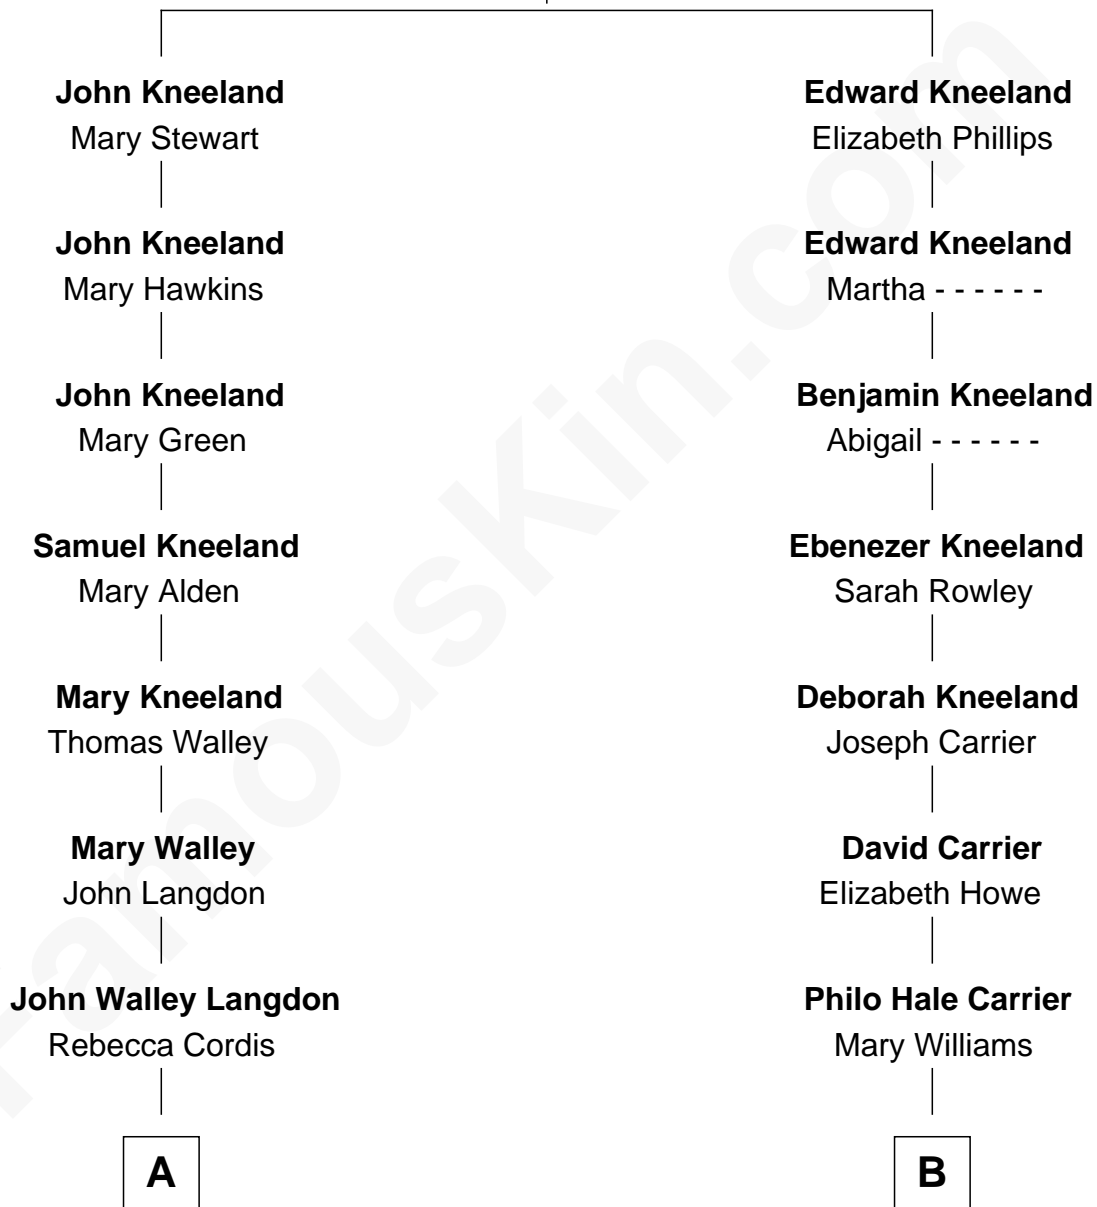

FamousKin.com

Relationship Chart of

Benedict Cumberbatch

Movie, Television and Stage Actor

8th cousin 4 times removed of

Willis Carrier

Inventor of Air Conditioning

John Kneeland

Mary Dunbar

A

Joseph Langdon
Louisa Christine Gout

Ida Josephine Langdon
Thomas Bowen Rees

Hélène Gertrude Rees
Henry Alfred Cumberbatch

Henry Carlton Cumberbatch
Pauline Ellen Laing Congdon

Timothy Carlton Congdon Cumberbatch
Wanda Ventham