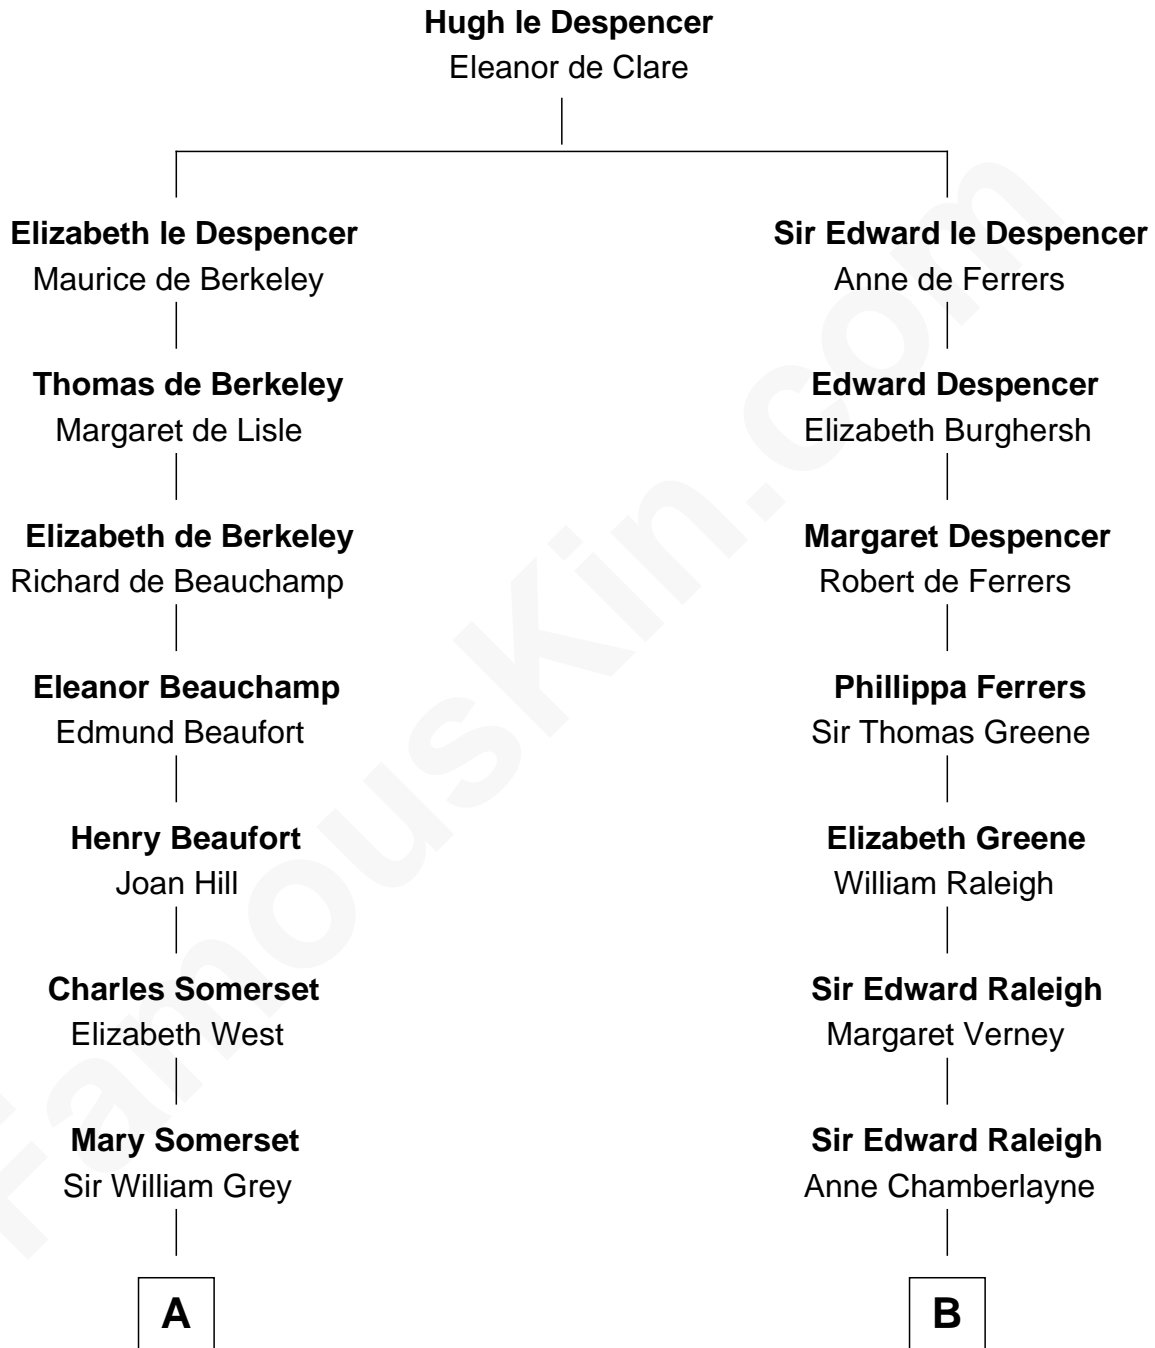

FamousKin.com
Relationship Chart of
Benedict Cumberbatch
Movie, Television and Stage Actor

20th cousin of
Willis Carrier
Inventor of Air Conditioning

C

Henry Alfred Cumberbatch

Hélène Gertrude Rees

Henry Carlton Cumberbatch