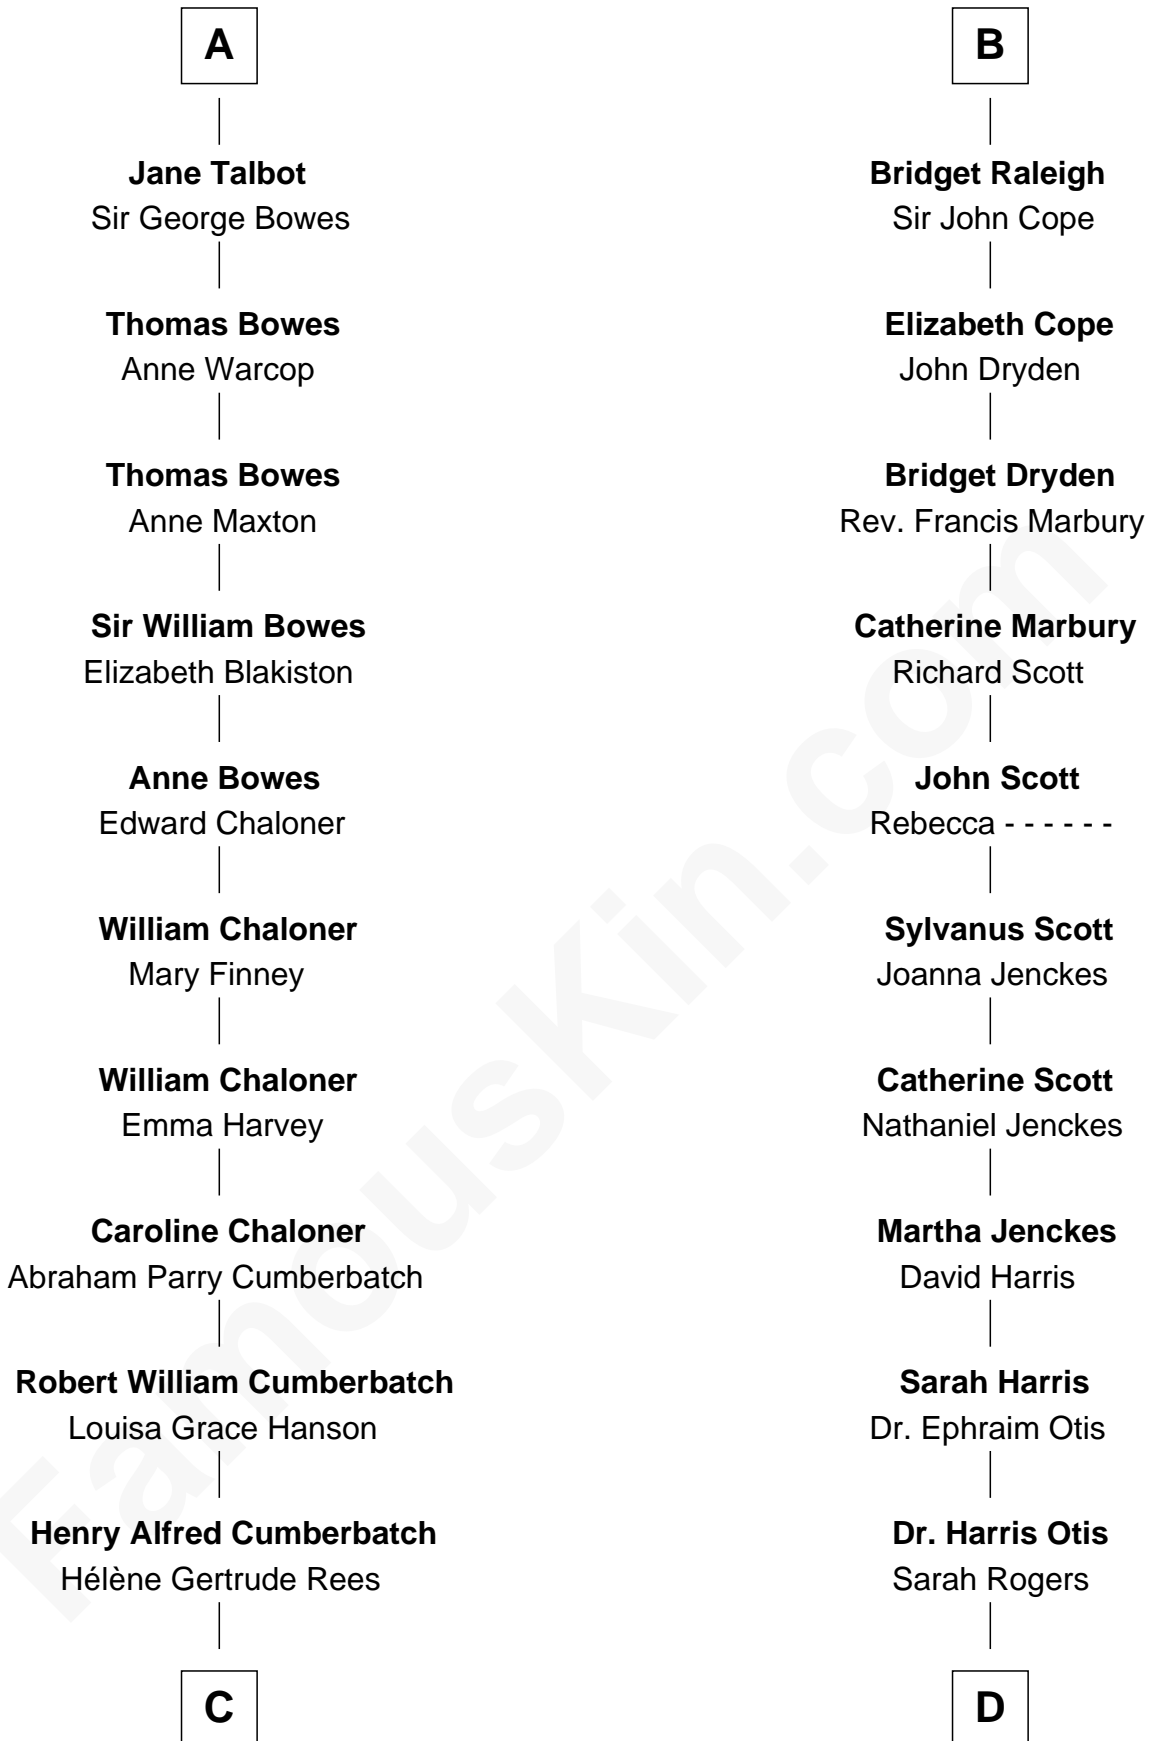

FamousKin.com

Relationship Chart of

Benedict Cumberbatch
Movie, Television and Stage Actor

19th cousin 1 time removed of

Willis Carrier
Inventor of Air Conditioning

Sir James le Boteler
 Eleanor de Bohun

C

Henry Carlton Cumberbatch