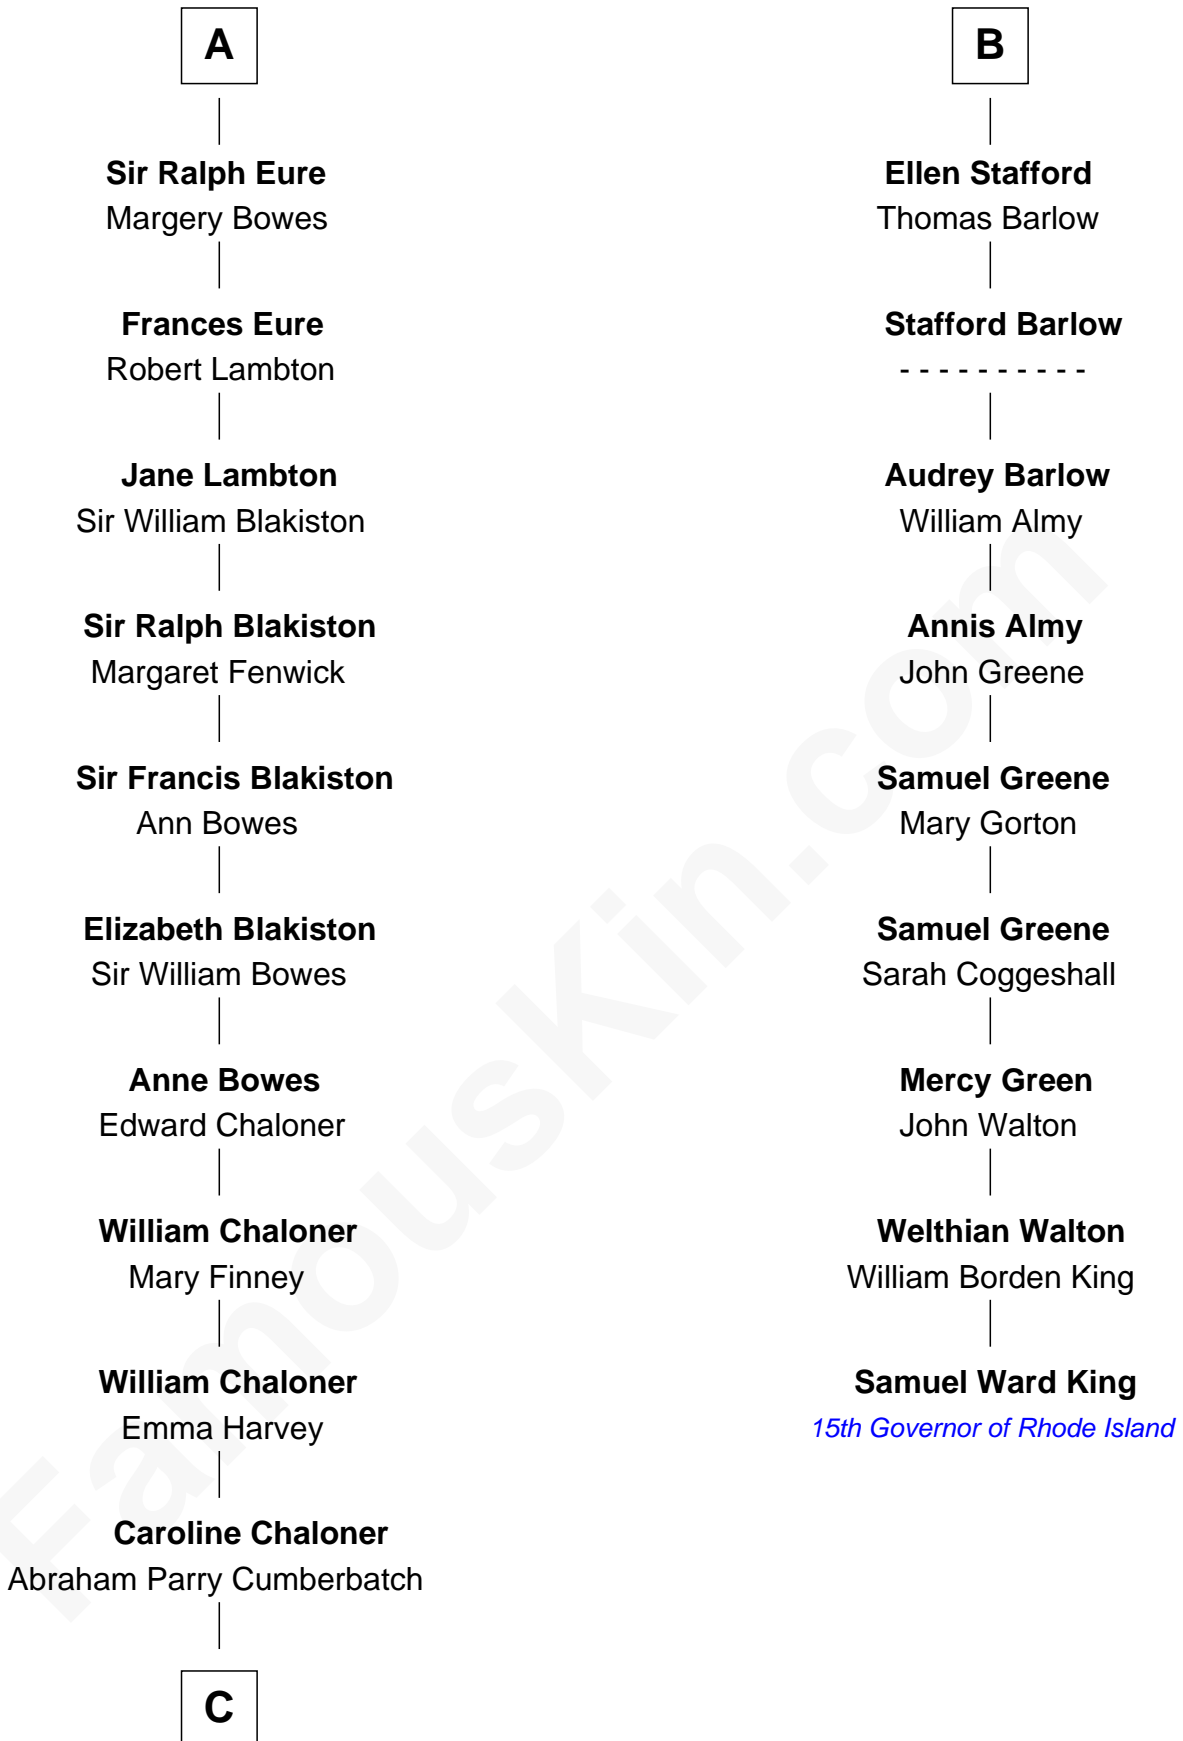

FamousKin.com Relationship Chart of

Benedict Cumberbatch
Movie, Television and Stage Actor

15th cousin 6 times removed of

Samuel Ward King
15th Governor of Rhode Island

C

Robert William Cumberbatch

Louisa Grace Hanson

Henry Alfred Cumberbatch

Hélène Gertrude Rees

Henry Carlton Cumberbatch

Pauline Ellen Laing Congdon

Timothy Carlton Congdon Cumberbatch

Wanda Ventham

Benedict Cumberbatch

Movie, Television and Stage Actor