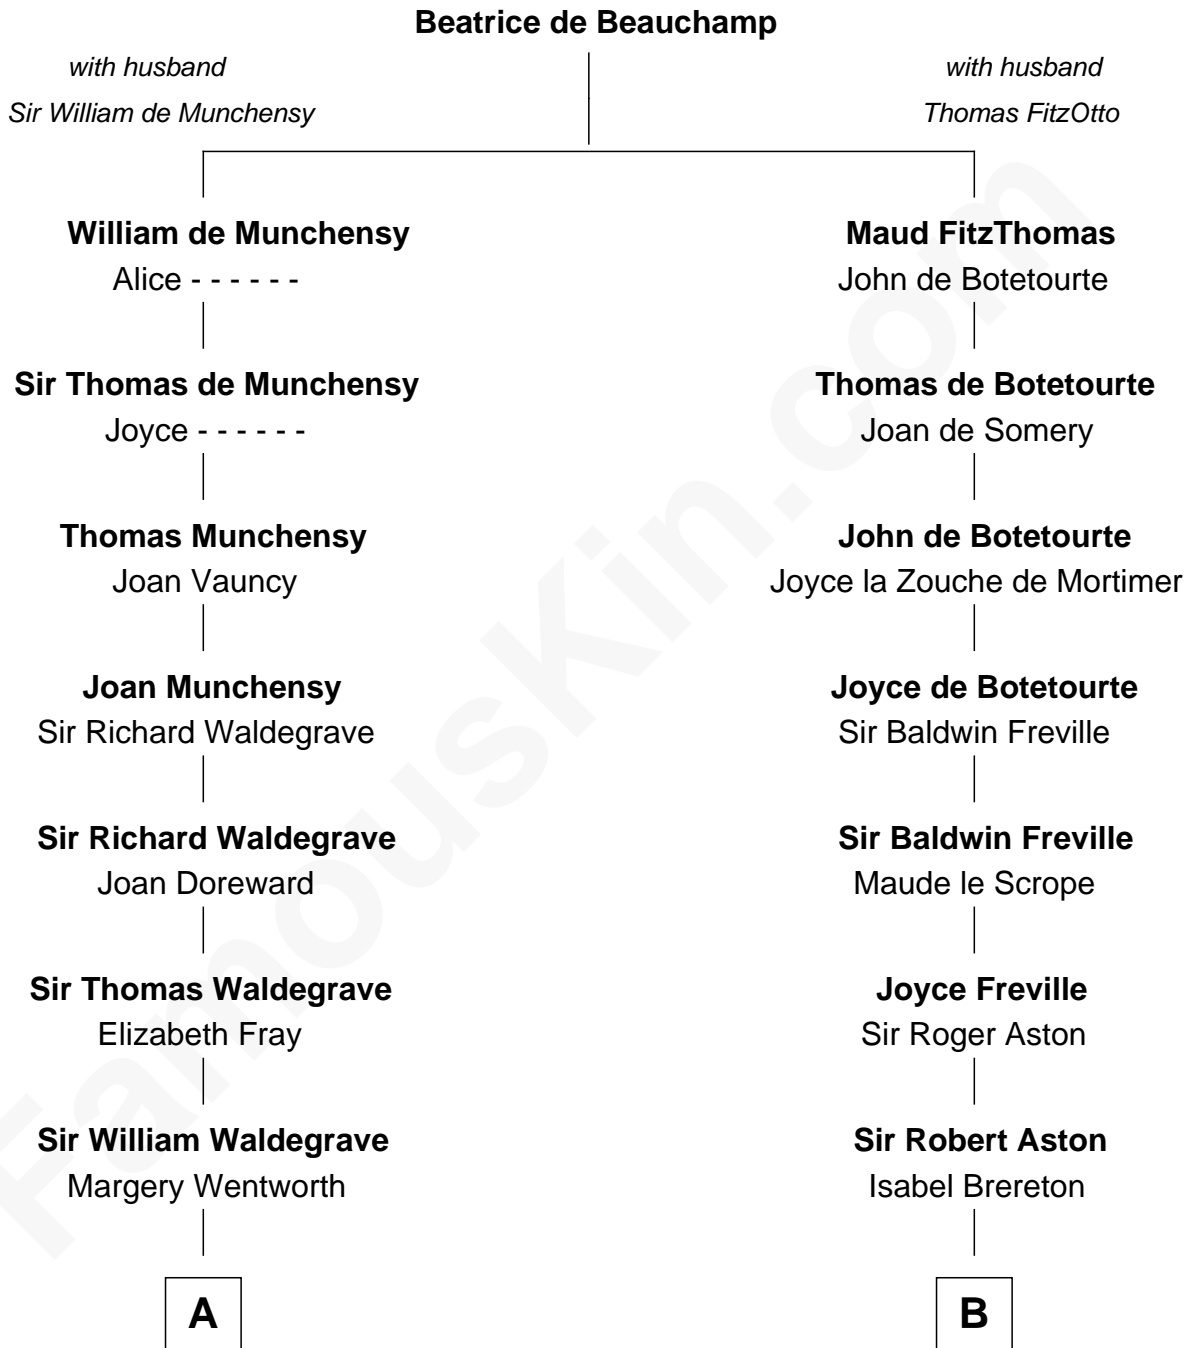

FamousKin.com Relationship Chart of

Benedict Cumberbatch
Movie, Television and Stage Actor

18th cousin 3 times removed of

Francis Lightfoot Lee
Signer of the Declaration of Independence

C

Robert William Cumberbatch

Louisa Grace Hanson

Henry Alfred Cumberbatch

Hélène Gertrude Rees

Henry Carlton Cumberbatch

Pauline Ellen Laing Congdon

Timothy Carlton Congdon Cumberbatch

Wanda Ventham

Benedict Cumberbatch

Movie, Television and Stage Actor

D

Gov. Thomas Lee

Hannah Ludwell

Francis Lightfoot Lee

Signer of Declaration of Independence