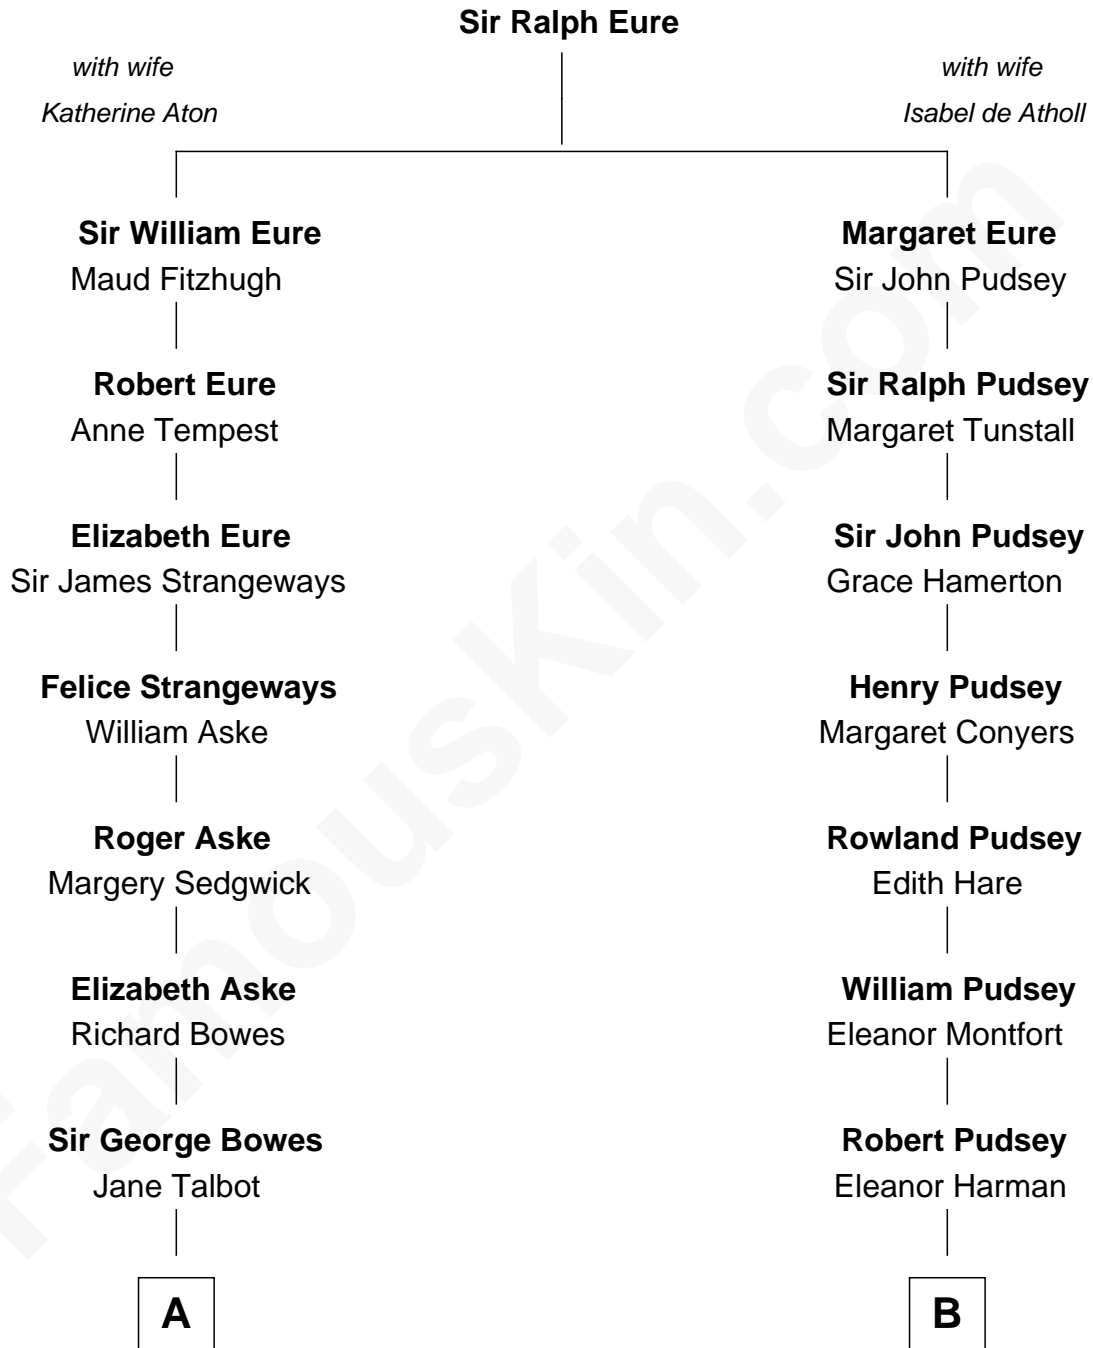

# FamousKin.com Relationship Chart of

**Benedict Cumberbatch**  
Movie, Television and Stage Actor

13th cousin 5 times removed of

**Francis Lightfoot Lee**

Signer of the Declaration of Independence

**Timothy Carlton Congdon Cumberbatch**

Wanda Ventham

**Benedict Cumberbatch**

*Movie, Television and Stage Actor*

FamousKin.com