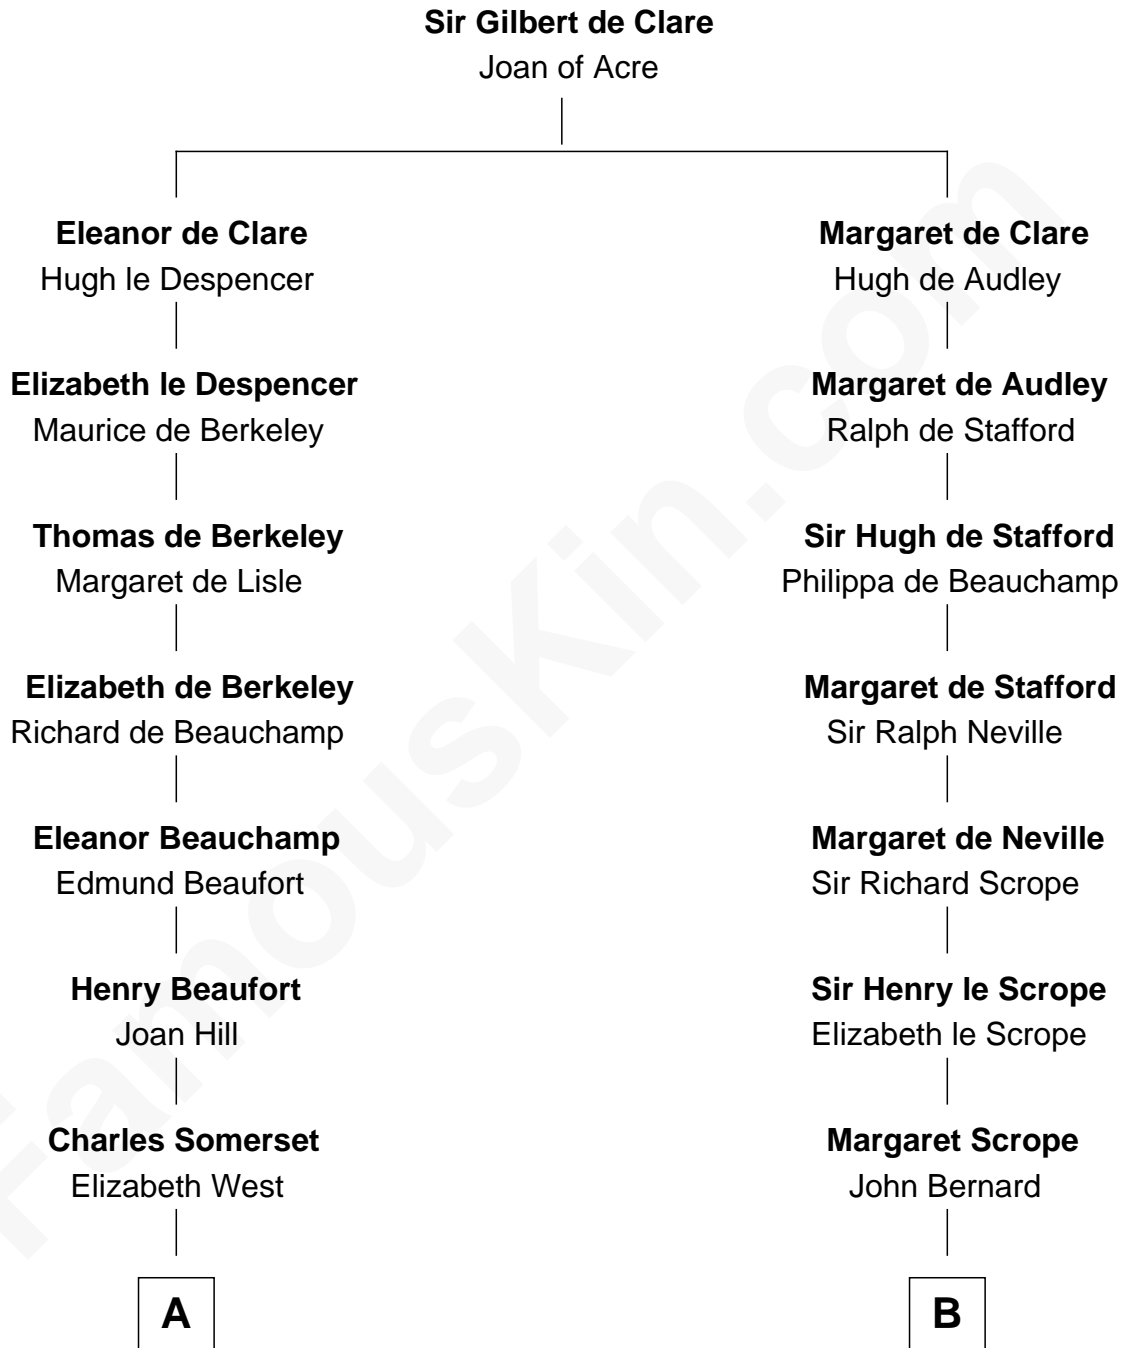

# FamousKin.com Relationship Chart of

**Benedict Cumberbatch**  
Movie, Television and Stage Actor

15th cousin 6 times removed of

**Francis Lightfoot Lee**

Signer of the Declaration of Independence

C

**Robert William Cumberbatch**

Louisa Grace Hanson

**Henry Alfred Cumberbatch**

Hélène Gertrude Rees

**Henry Carlton Cumberbatch**

Pauline Ellen Laing Congdon

**Timothy Carlton Congdon Cumberbatch**

Wanda Ventham

**Benedict Cumberbatch**