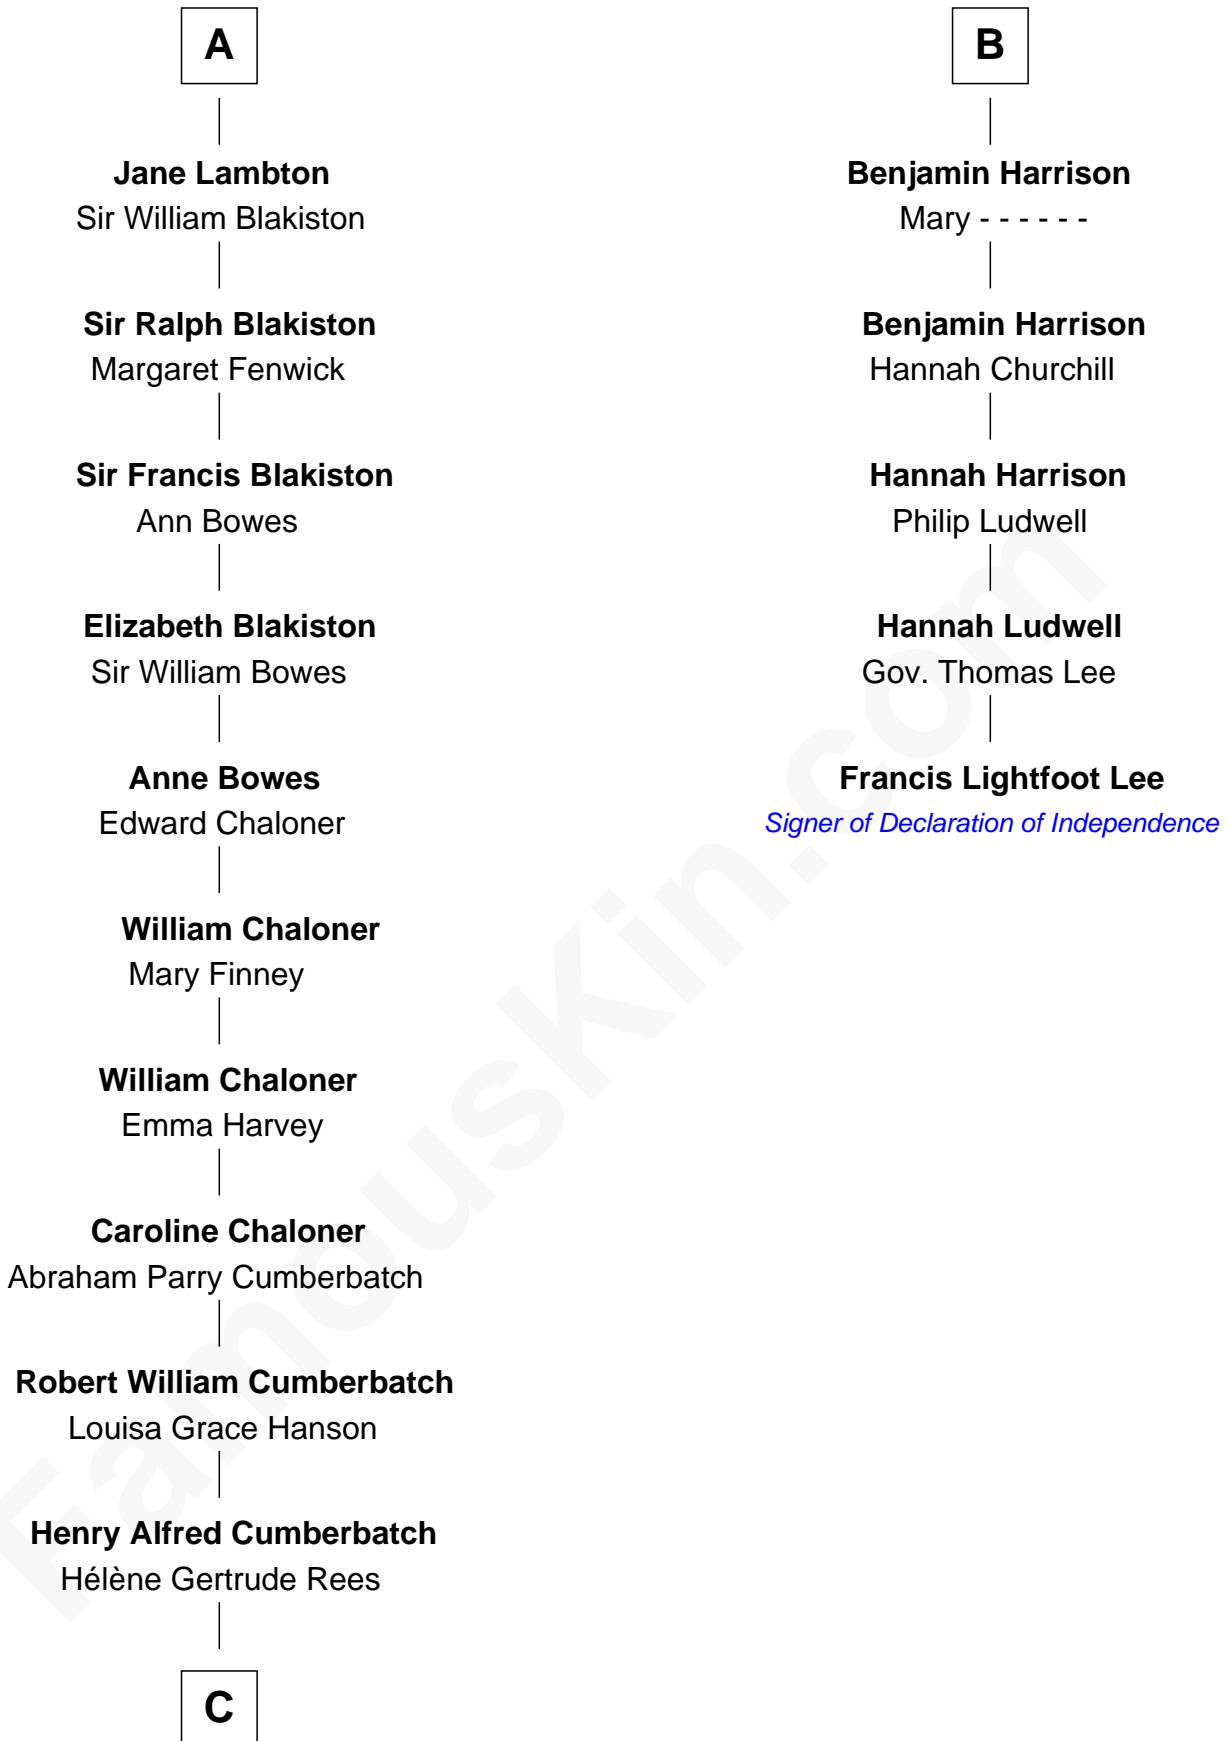

# FamousKin.com Relationship Chart of

**Benedict Cumberbatch**  
*Movie, Television and Stage Actor*

11th cousin 8 times removed of

**Francis Lightfoot Lee**

*Signer of the Declaration of Independence*

C

Henry Carlton Cumberbatch