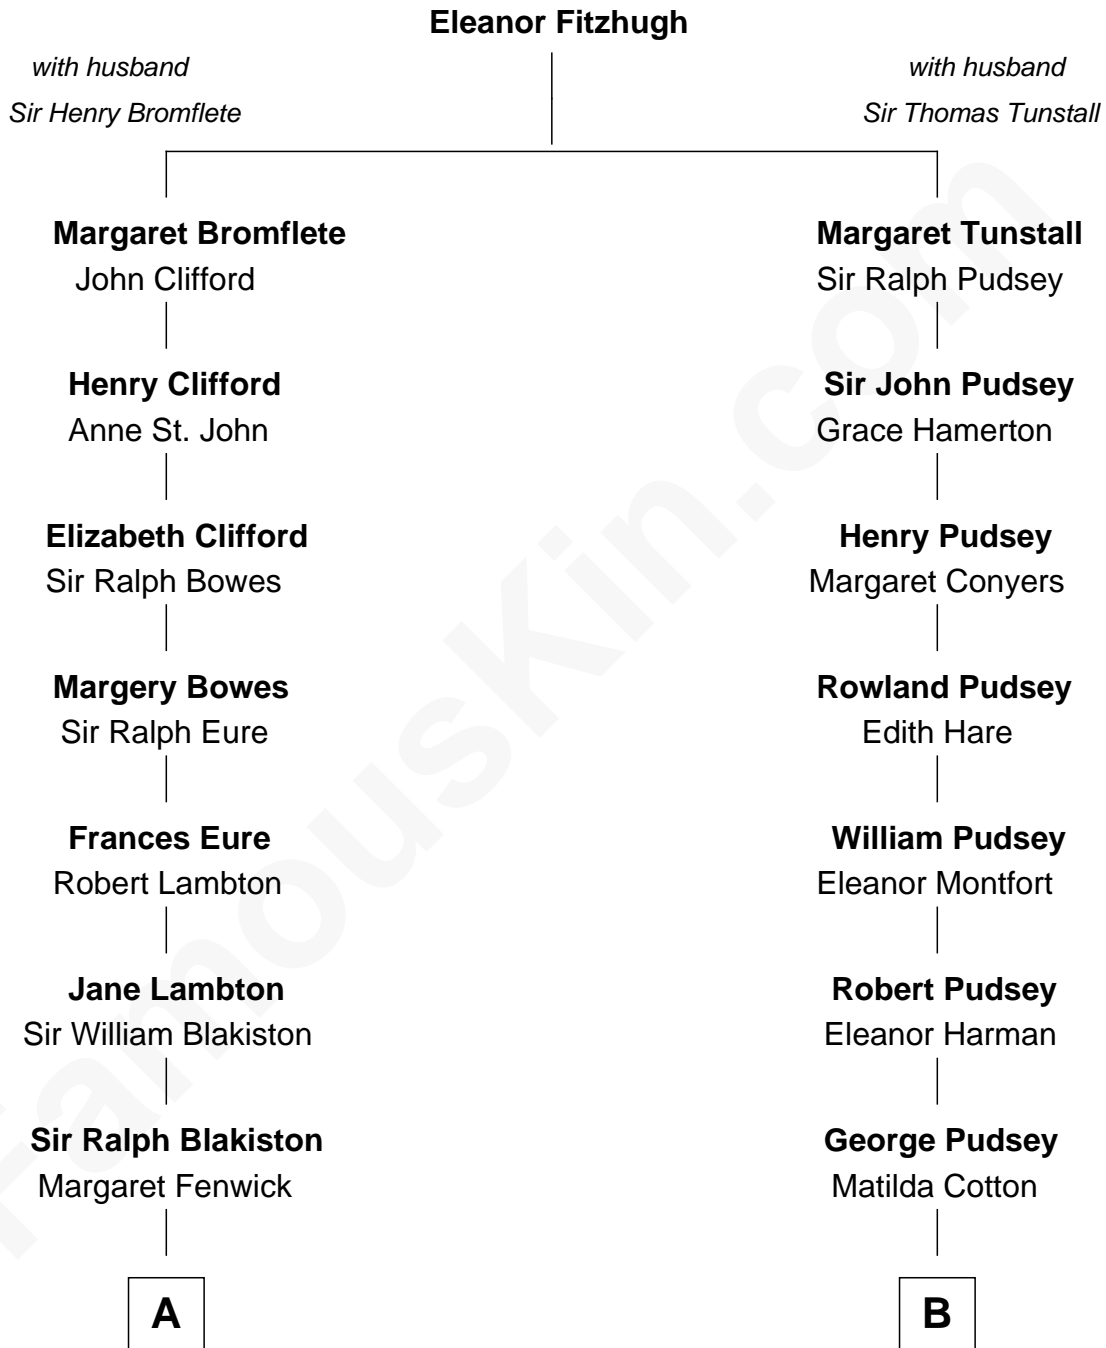

FamousKin.com Relationship Chart of

Benedict Cumberbatch

Movie, Television and Stage Actor

12th cousin 5 times removed of

Francis Lightfoot Lee

Signer of the Declaration of Independence

A

Sir Francis Blakiston

Emma Harvey

Caroline Chaloner

Abraham Parry Cumberbatch

Robert William Cumberbatch

Louisa Grace Hanson

Henry Alfred Cumberbatch

Hélène Gertrude Rees

Henry Carlton Cumberbatch