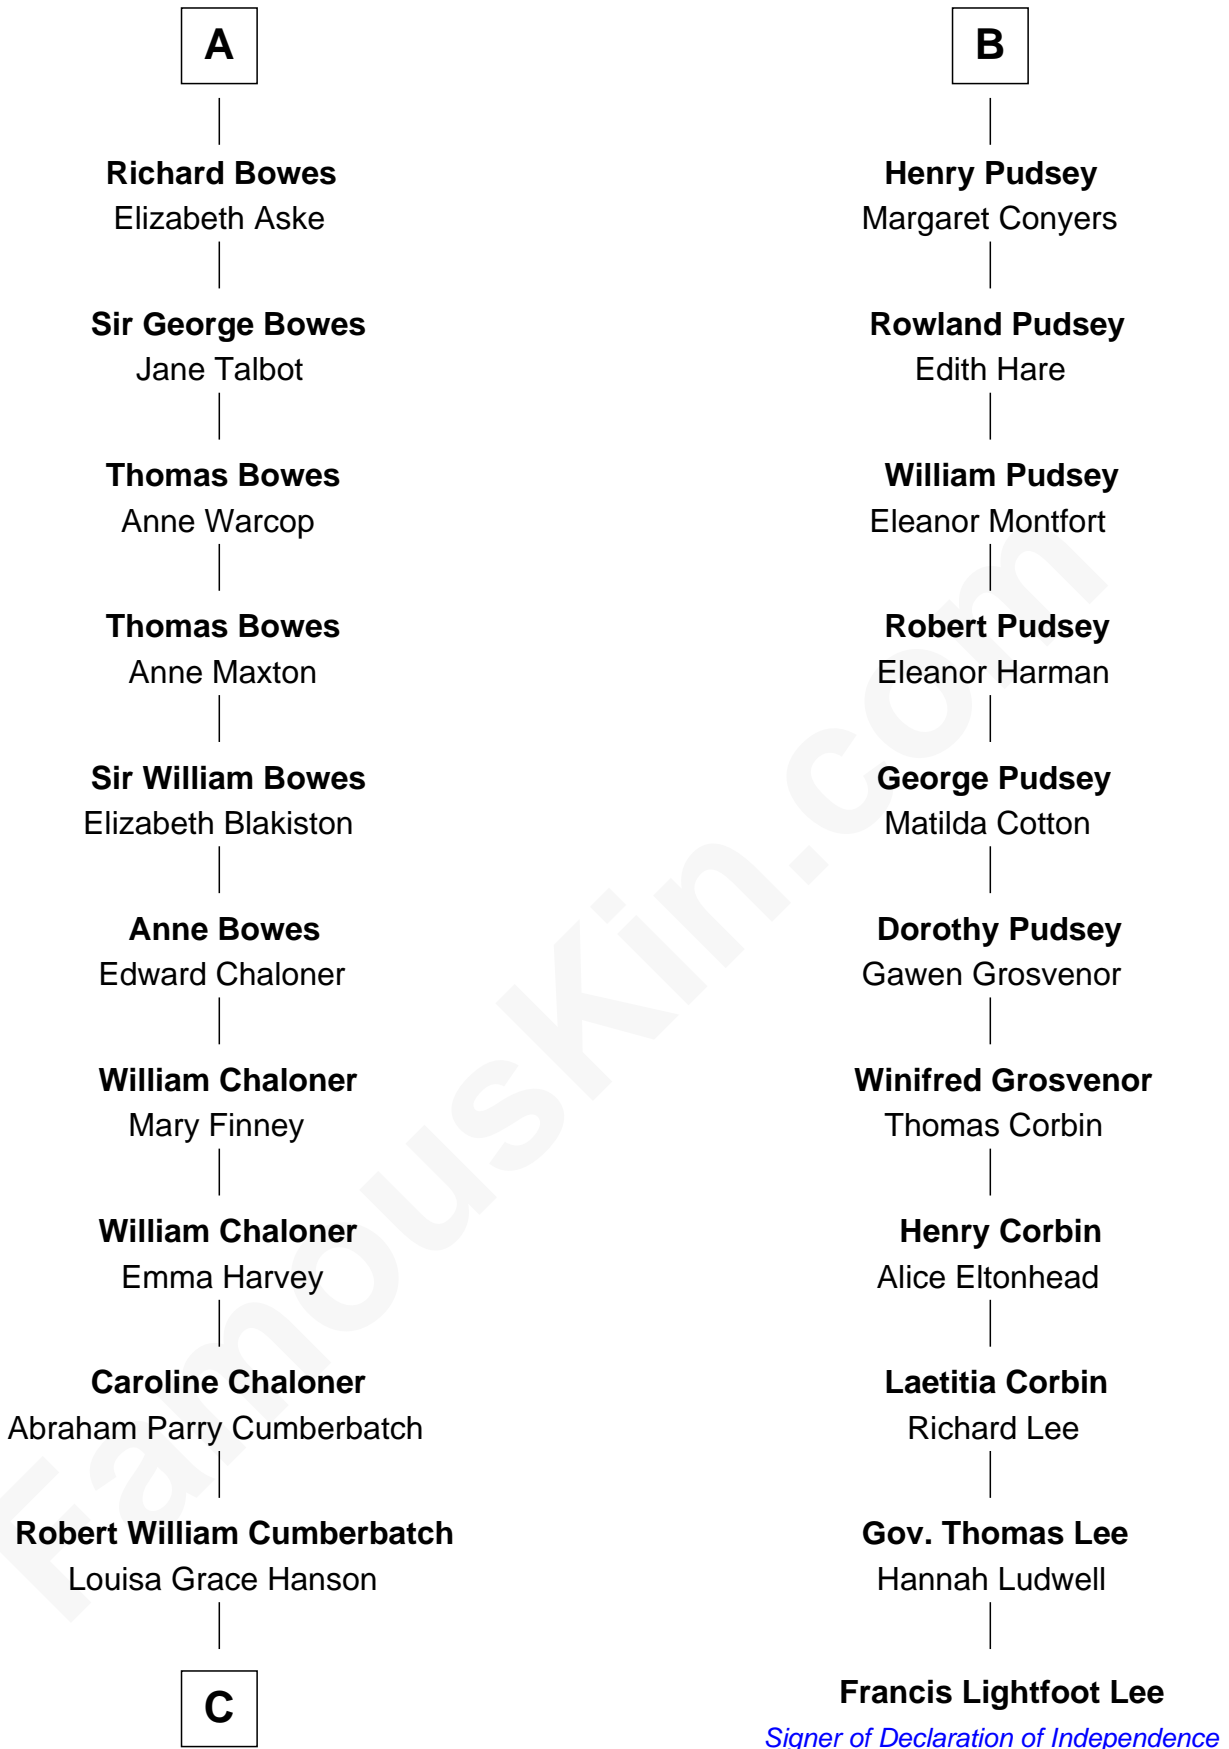

FamousKin.com Relationship Chart of

Benedict Cumberbatch
Movie, Television and Stage Actor

17th cousin 3 times removed of

Francis Lightfoot Lee

Signer of the Declaration of Independence

C

Henry Alfred Cumberbatch

Hélène Gertrude Rees

Henry Carlton Cumberbatch

Pauline Ellen Laing Congdon

Timothy Carlton Congdon Cumberbatch

Wanda Ventham

Benedict Cumberbatch

Movie, Television and Stage Actor

FamousKin.com