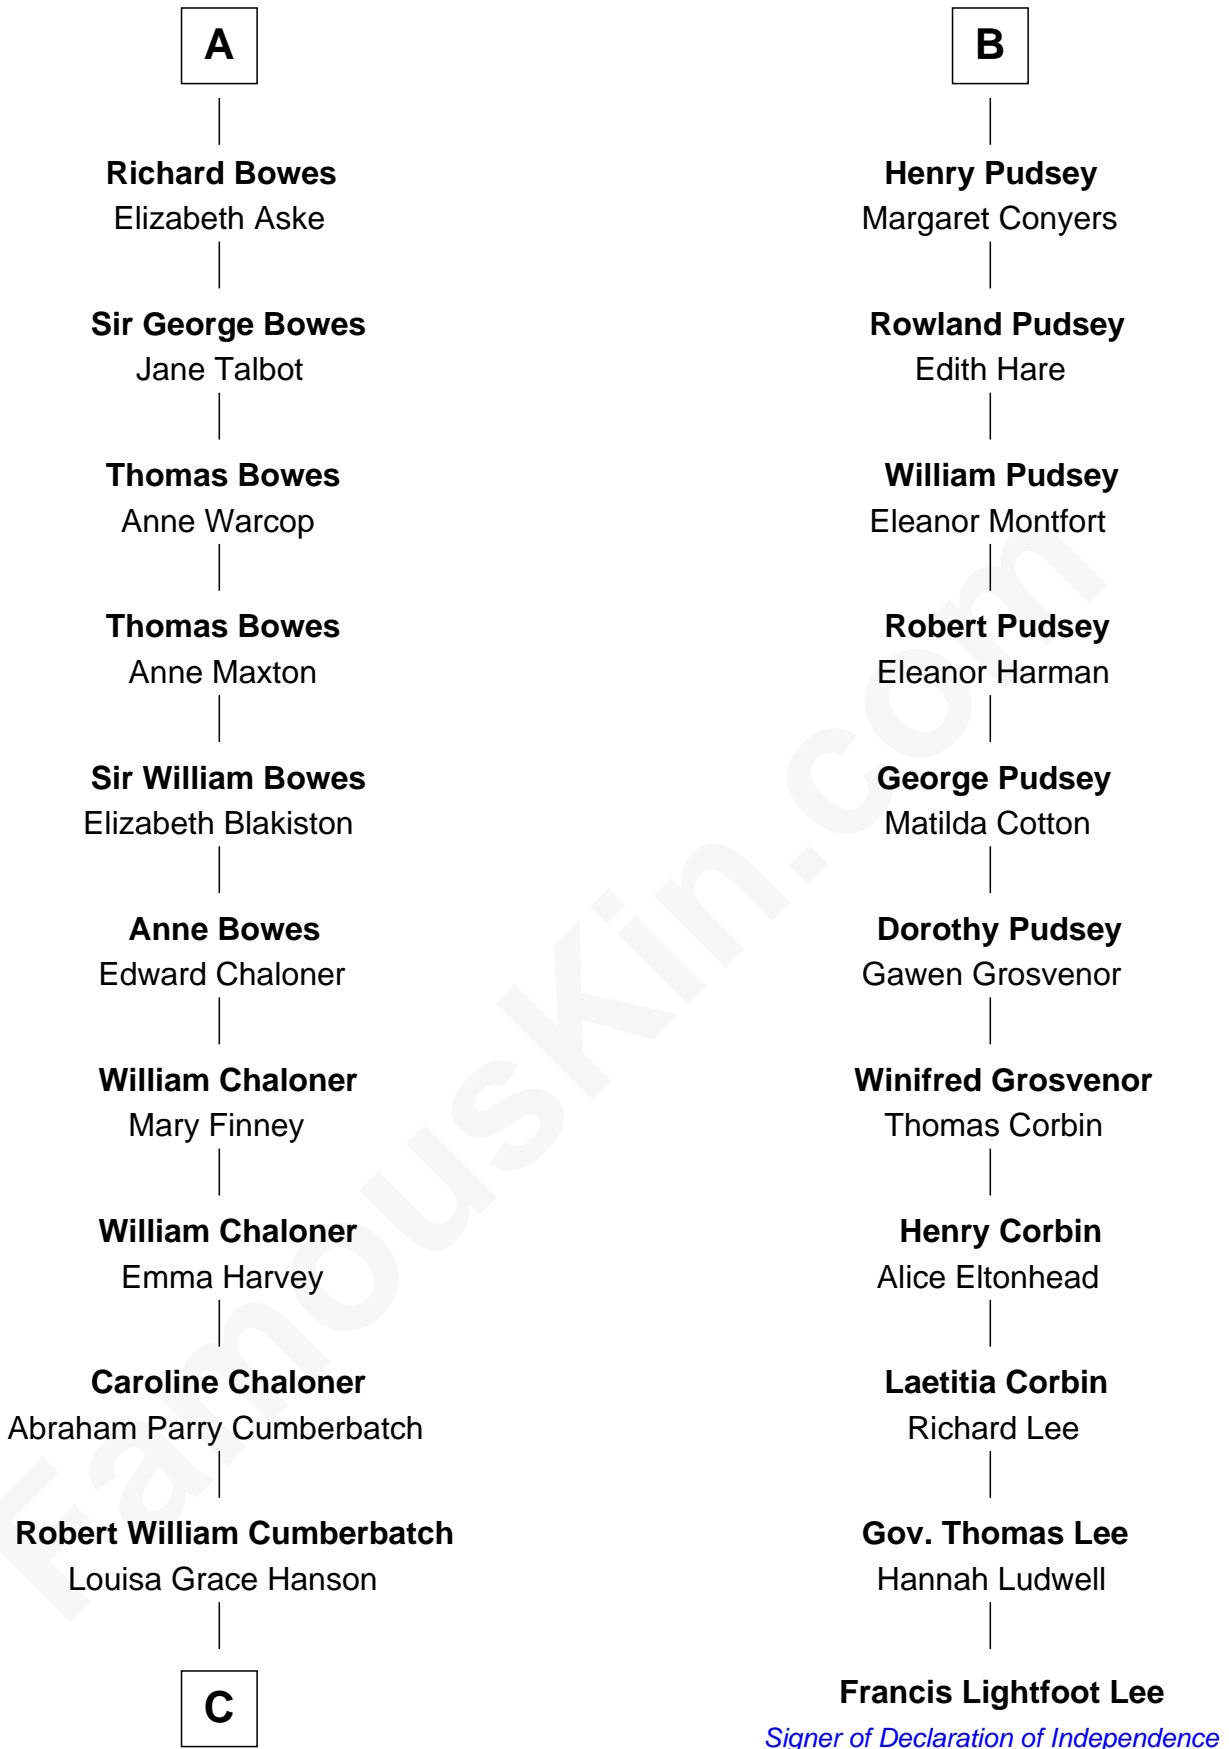

# FamousKin.com Relationship Chart of

**Benedict Cumberbatch**  
*Movie, Television and Stage Actor*

17th cousin 3 times removed of

**Francis Lightfoot Lee**  
*Signer of the Declaration of Independence*

Henry FitzRandolph

**C**

Henry Alfred Cumberbatch

Hélène Gertrude Rees

Henry Carlton Cumberbatch

Pauline Ellen Laing Congdon

Timothy Carlton Congdon Cumberbatch

Wanda Ventham