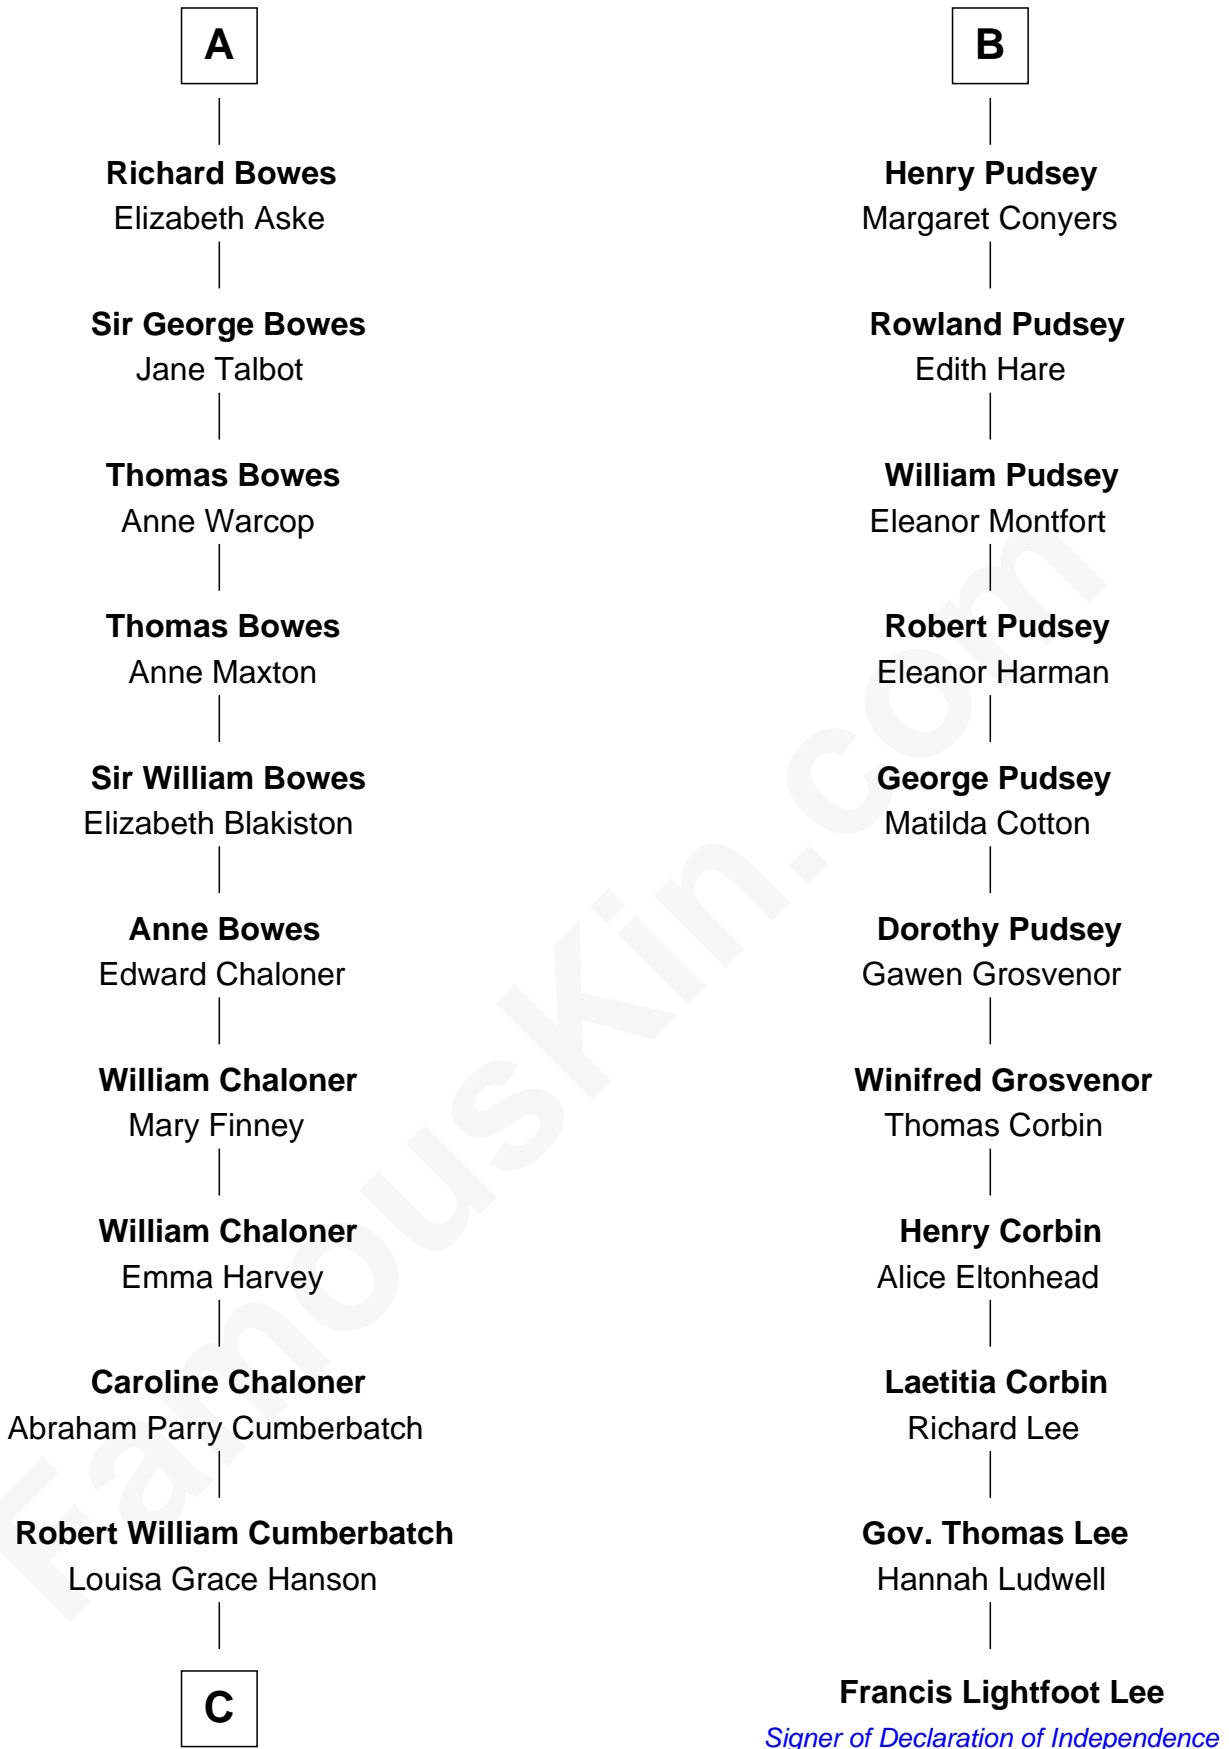

FamousKin.com Relationship Chart of

Benedict Cumberbatch
Movie, Television and Stage Actor

17th cousin 3 times removed of

Francis Lightfoot Lee
Signer of the Declaration of Independence

C

Henry Alfred Cumberbatch

Hélène Gertrude Rees

Henry Carlton Cumberbatch

Pauline Ellen Laing Congdon

Timothy Carlton Congdon Cumberbatch

Wanda Ventham

Benedict Cumberbatch

Movie, Television and Stage Actor