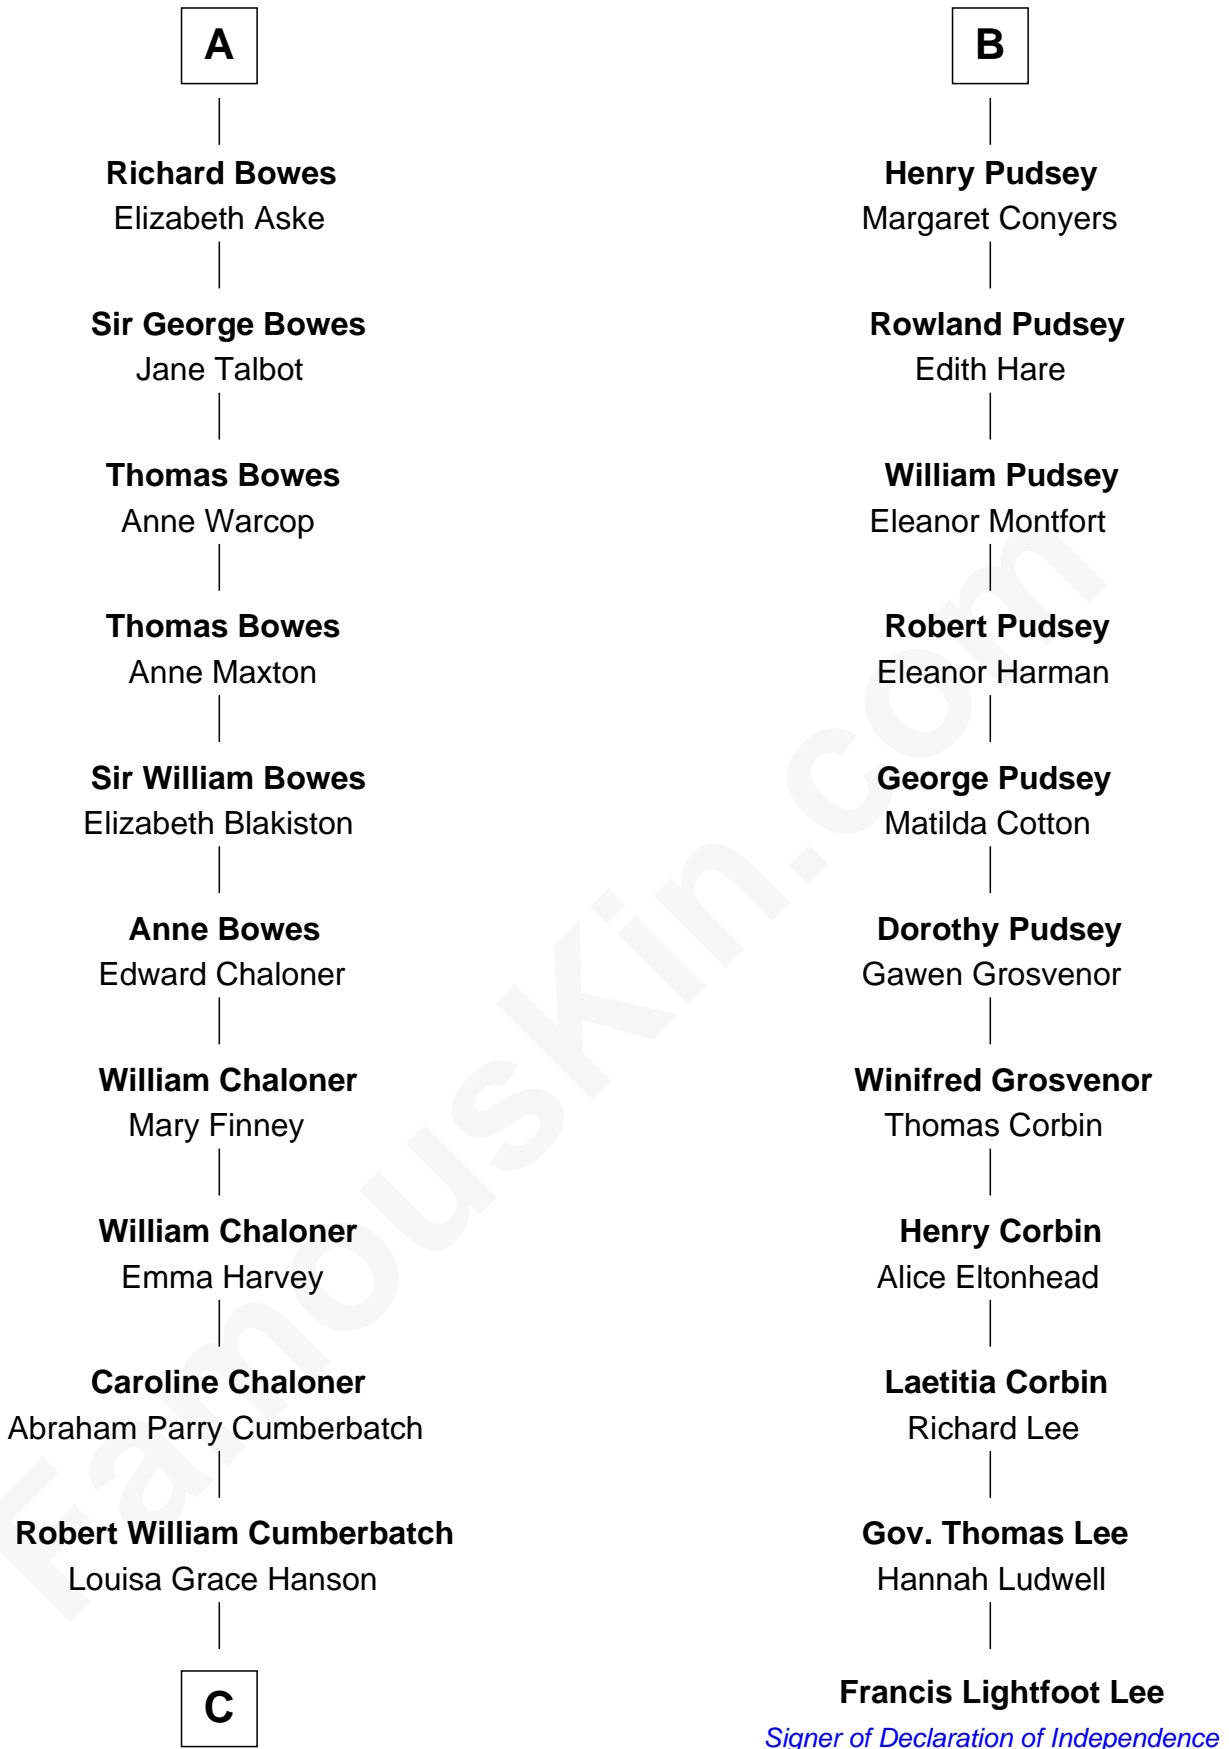

FamousKin.com Relationship Chart of

Benedict Cumberbatch
Movie, Television and Stage Actor

17th cousin 3 times removed of

Francis Lightfoot Lee
Signer of the Declaration of Independence

C

Henry Alfred Cumberbatch

Hélène Gertrude Rees

Henry Carlton Cumberbatch

Pauline Ellen Laing Congdon

Timothy Carlton Congdon Cumberbatch

Wanda Ventham

Benedict Cumberbatch

Movie, Television and Stage Actor

FamousKin.com