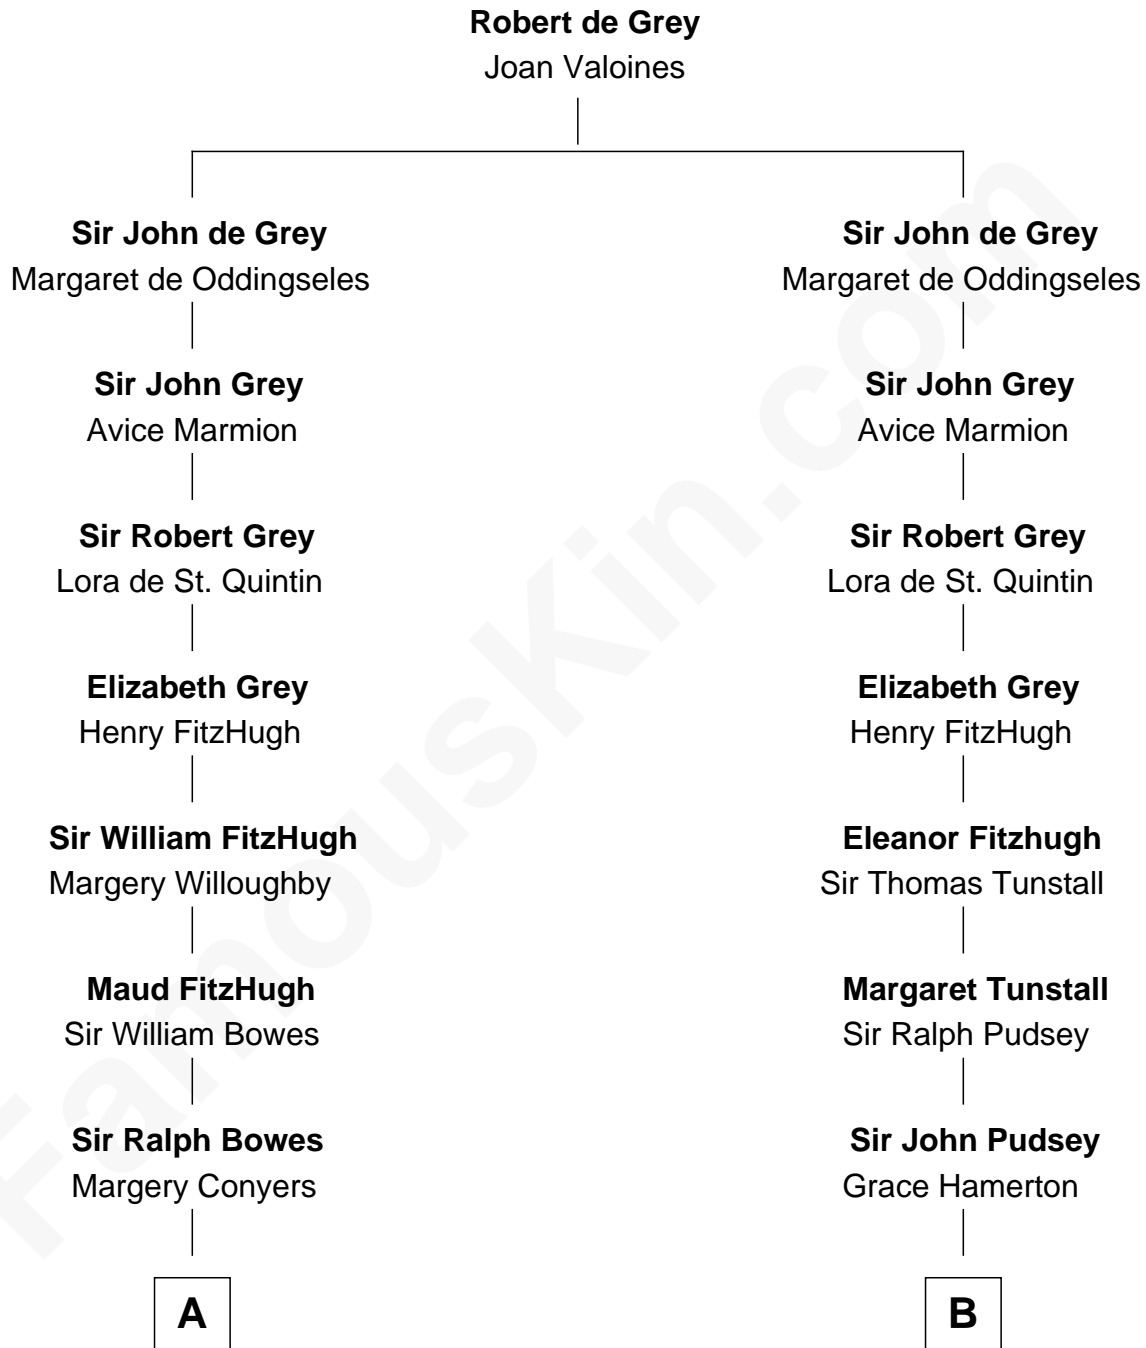

# FamousKin.com Relationship Chart of

**Benedict Cumberbatch**  
Movie, Television and Stage Actor

17th cousin 3 times removed of

**Francis Lightfoot Lee**

Signer of the Declaration of Independence

**C**

Henry Alfred Cumberbatch

Hélène Gertrude Rees

Henry Carlton Cumberbatch

Pauline Ellen Laing Congdon

Timothy Carlton Congdon Cumberbatch

Wanda Ventham

**Benedict Cumberbatch**

*Movie, Television and Stage Actor*