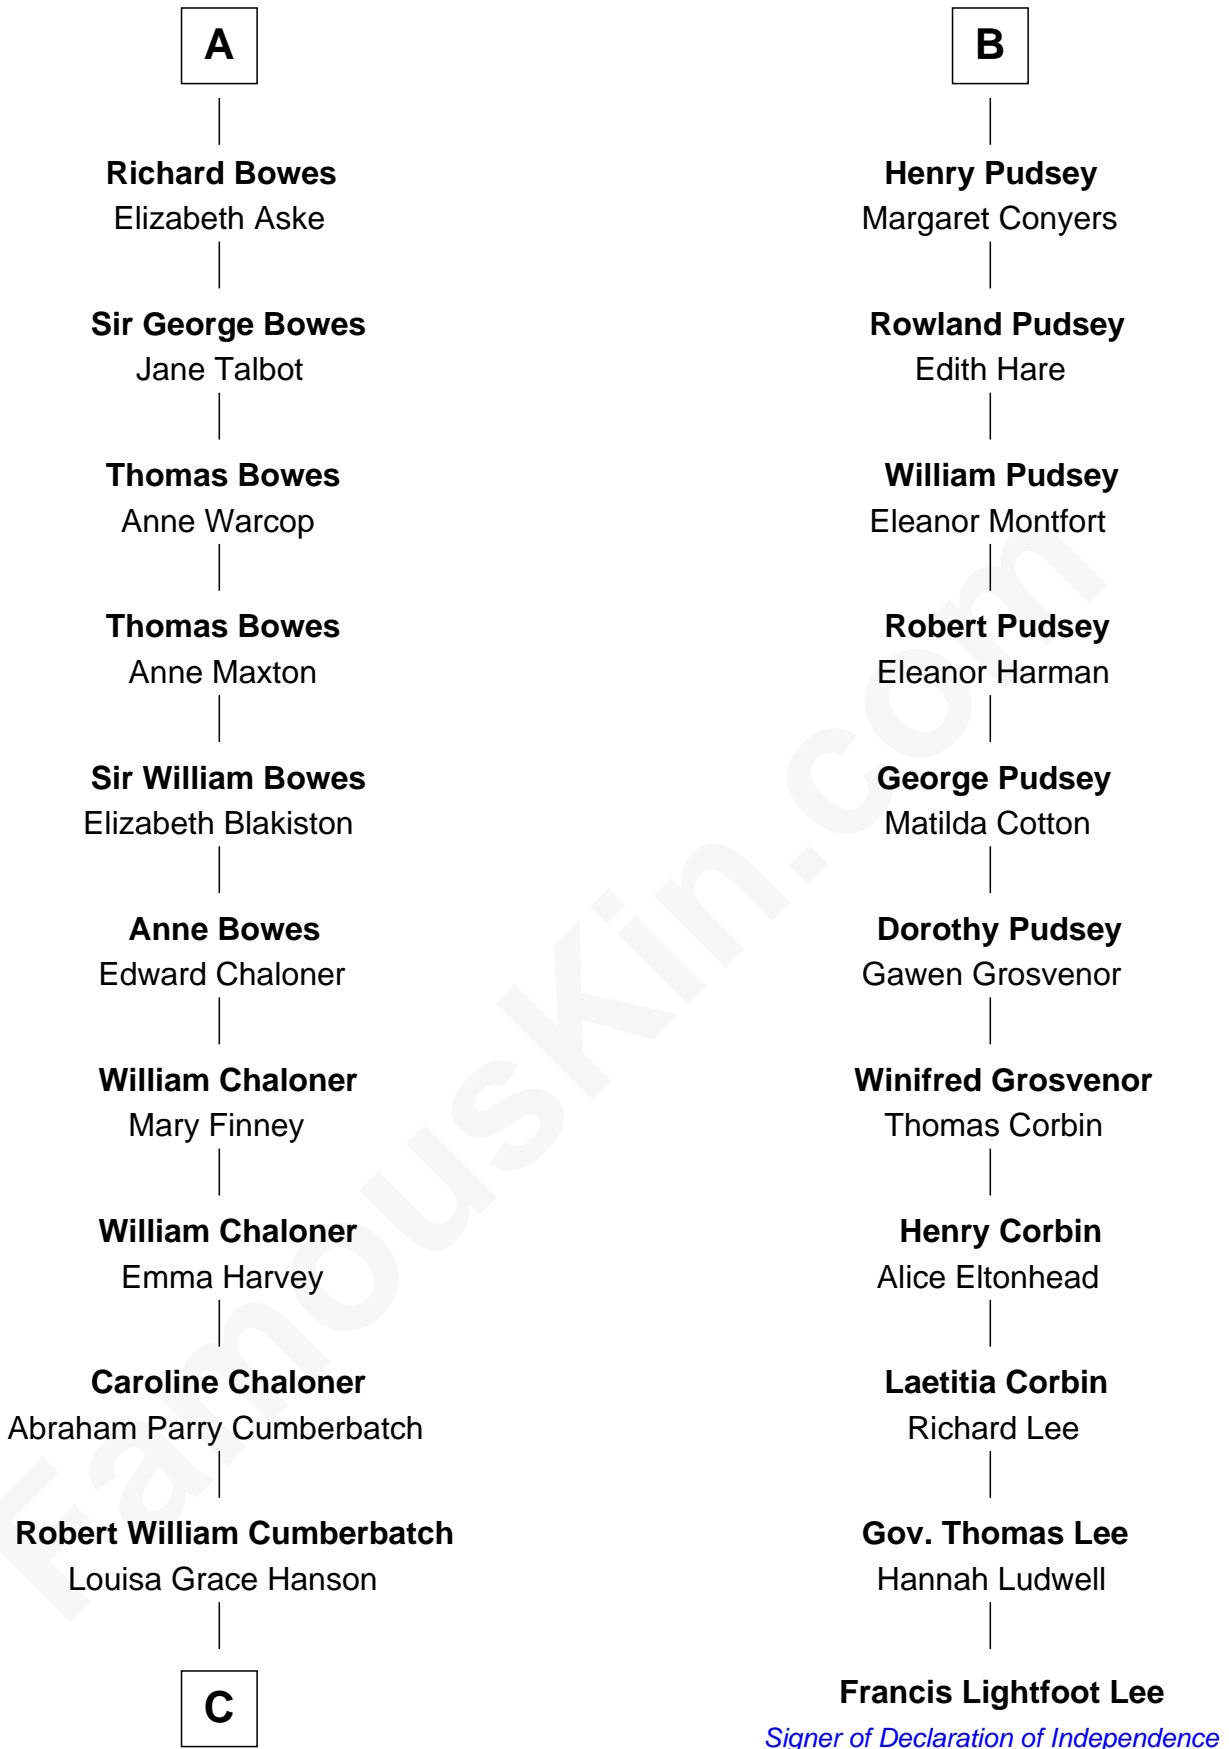

# FamousKin.com Relationship Chart of

**Benedict Cumberbatch**  
Movie, Television and Stage Actor

17th cousin 3 times removed of

**Francis Lightfoot Lee**

Signer of the Declaration of Independence

**C**

Henry Alfred Cumberbatch

Hélène Gertrude Rees

Henry Carlton Cumberbatch

Pauline Ellen Laing Congdon

Timothy Carlton Congdon Cumberbatch

Wanda Ventham

**Benedict Cumberbatch**

*Movie, Television and Stage Actor*