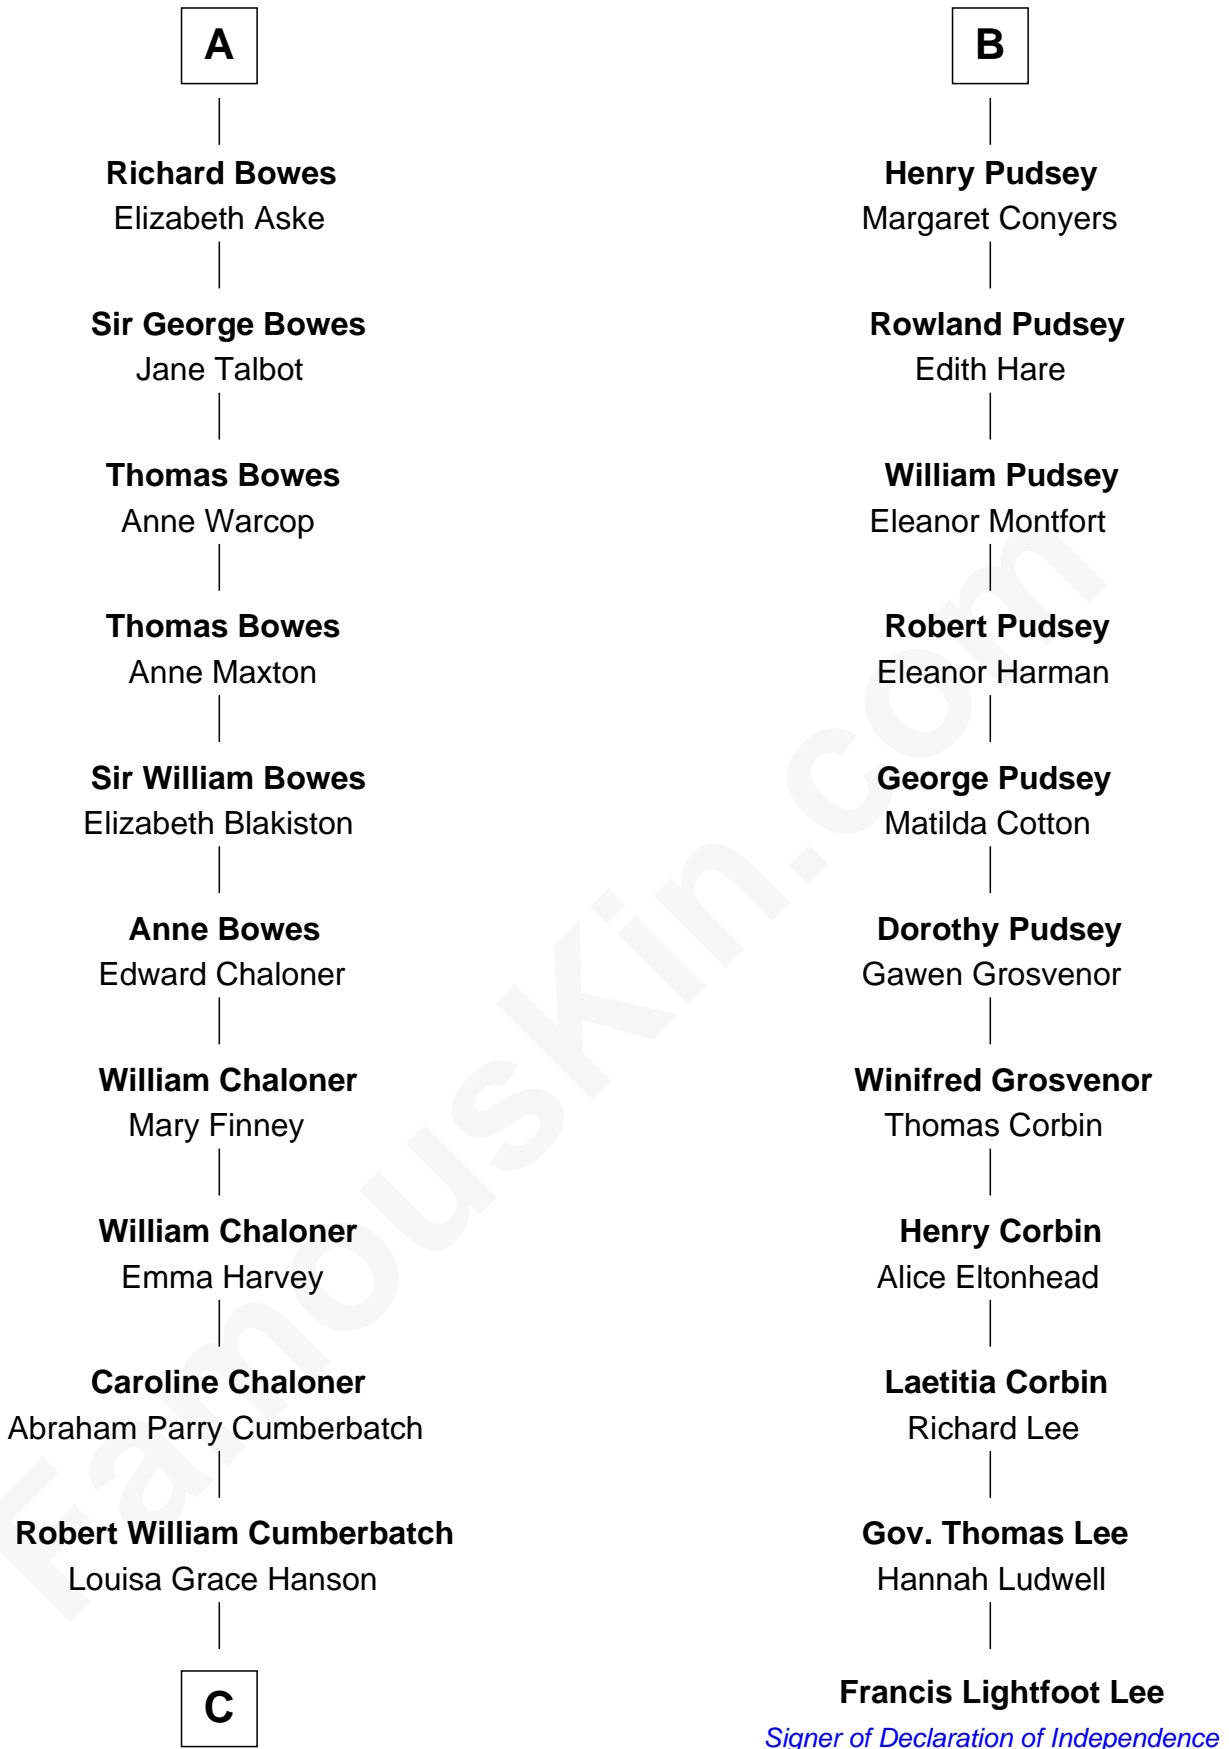

FamousKin.com Relationship Chart of

Benedict Cumberbatch

Movie, Television and Stage Actor

17th cousin 3 times removed of

Francis Lightfoot Lee

Signer of the Declaration of Independence

Sir Thomas de Furnival

C

Henry Alfred Cumberbatch

Hélène Gertrude Rees

Henry Carlton Cumberbatch

Pauline Ellen Laing Congdon

Timothy Carlton Congdon Cumberbatch

Wanda Ventham

Benedict Cumberbatch