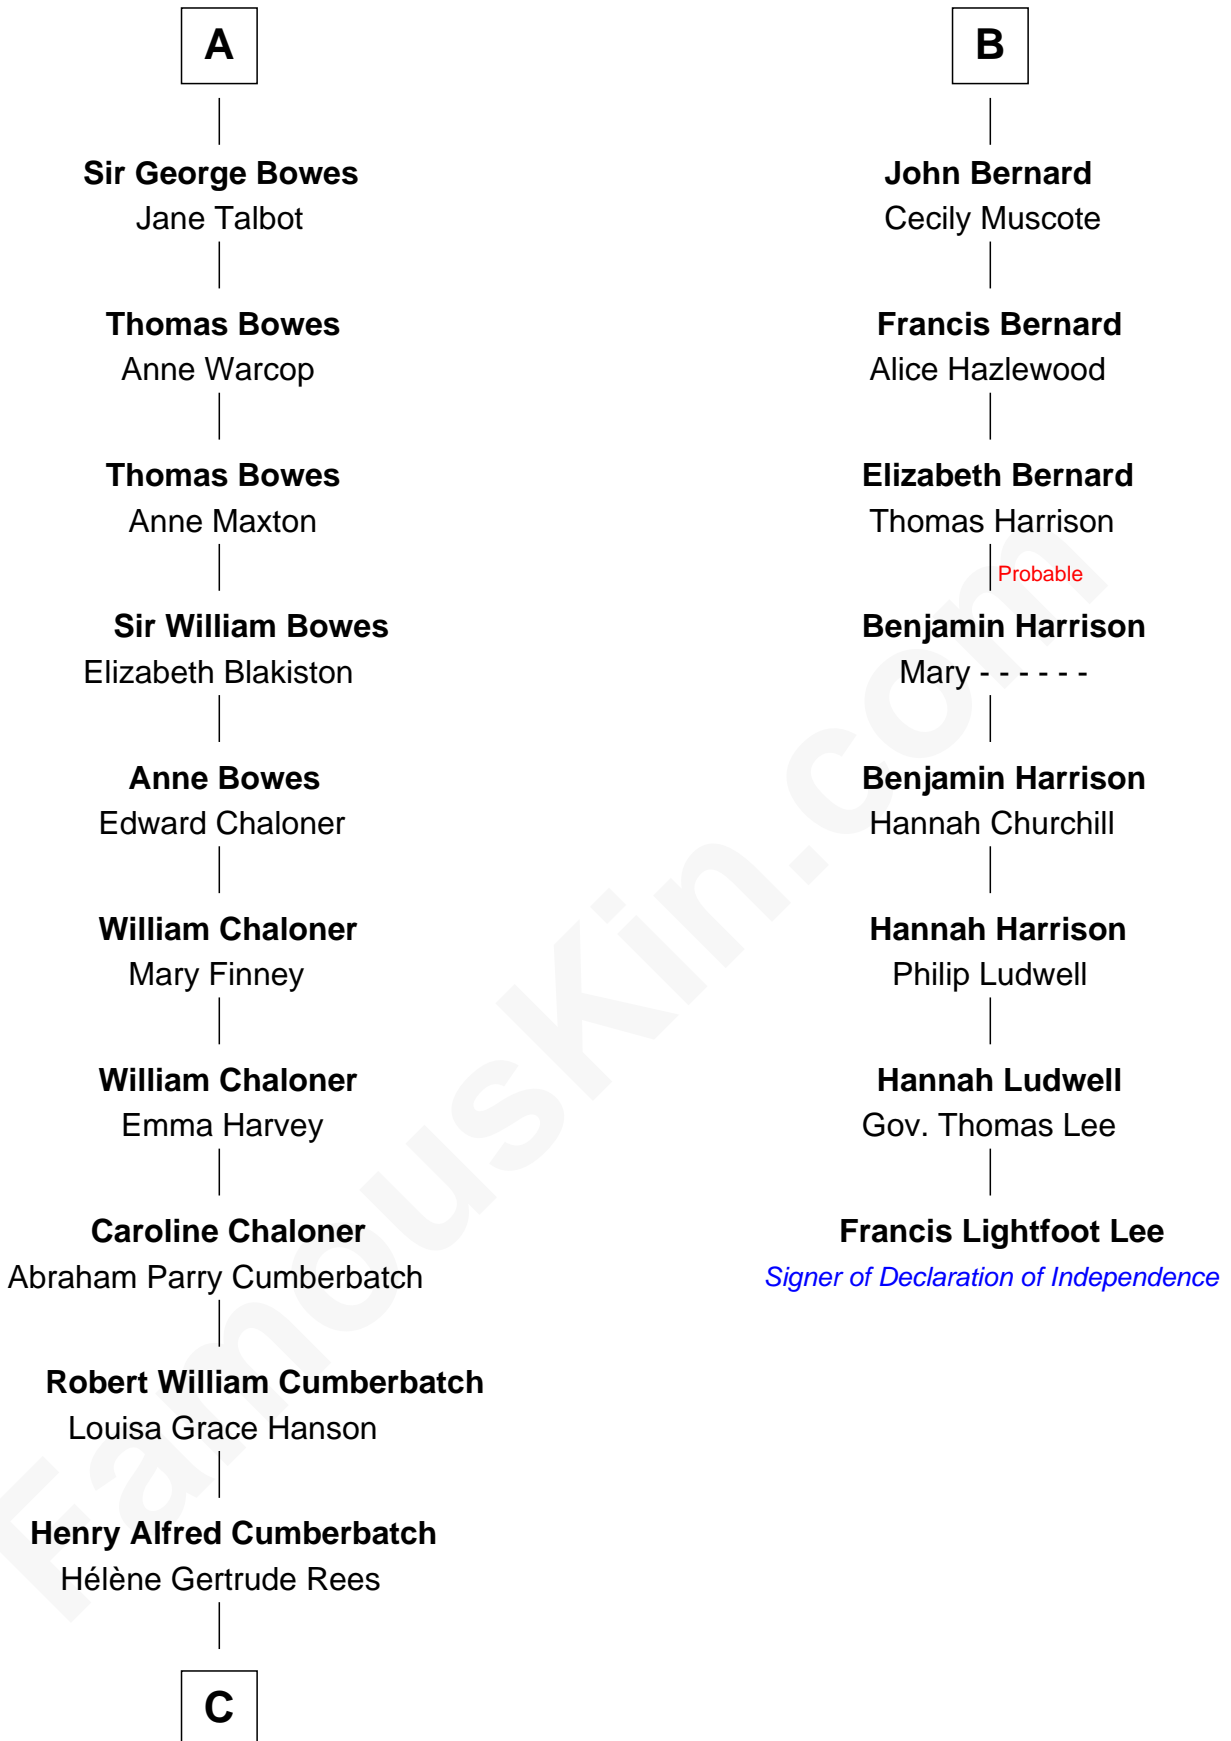

## Relationship Chart of

**Benedict Cumberbatch**

*Movie, Television and Stage Actor*

14th cousin 5 times removed of

**Francis Lightfoot Lee**

*Signer of the Declaration of Independence*

**C**

Henry Carlton Cumberbatch