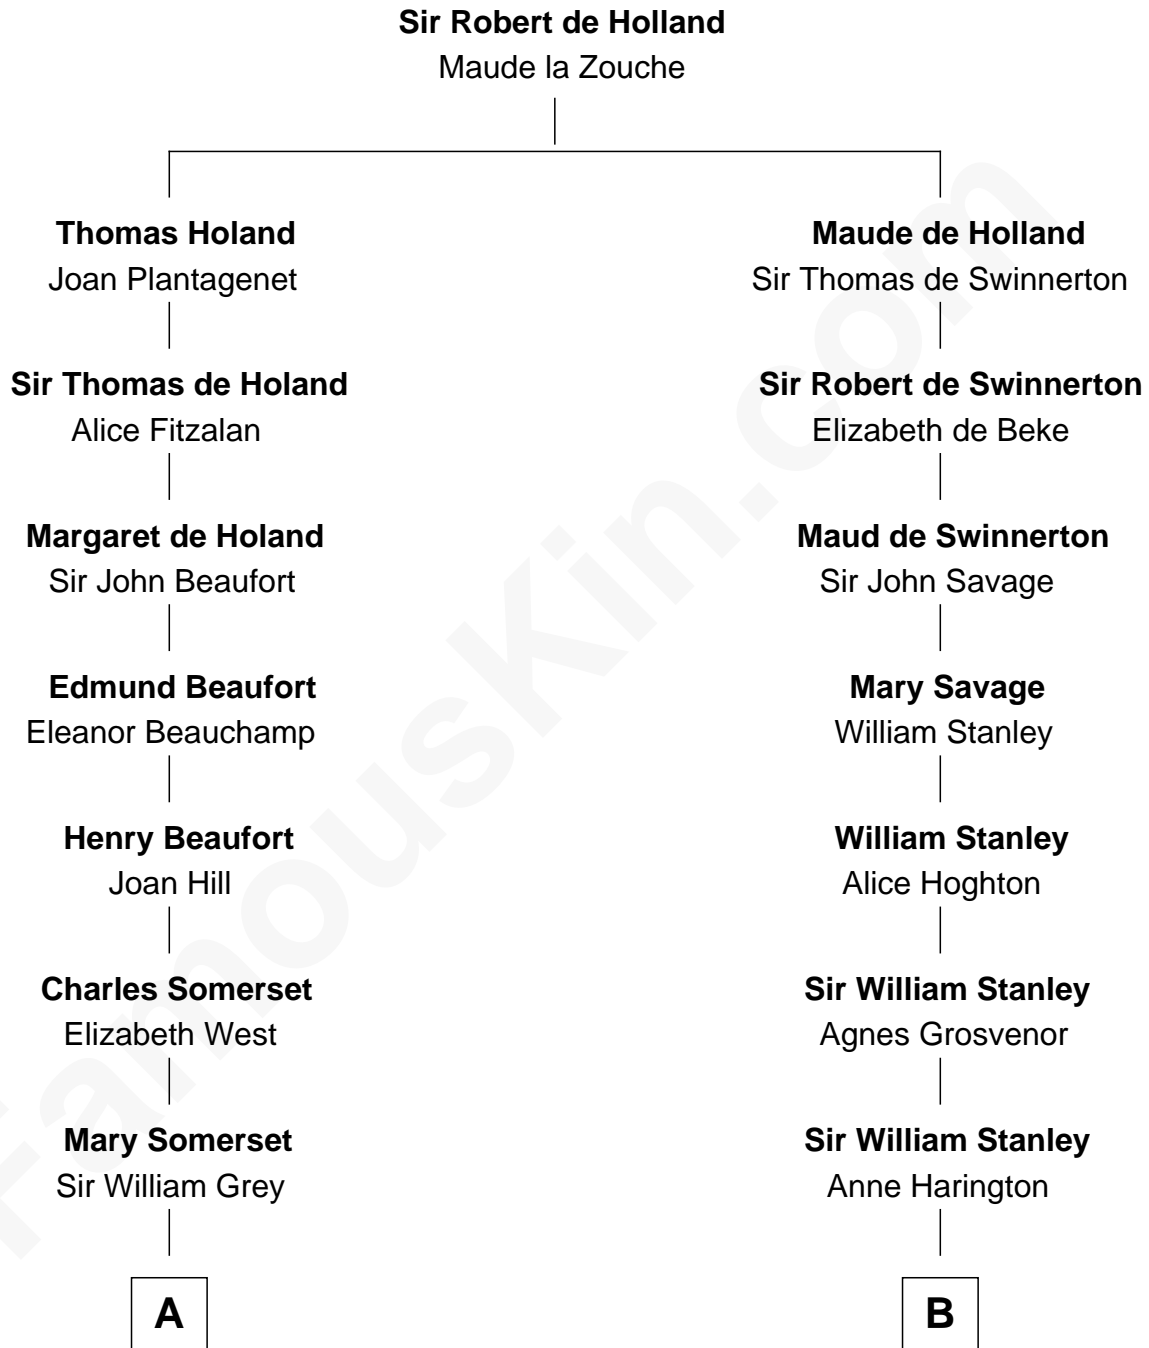

FamousKin.com Relationship Chart of

Benedict Cumberbatch

Movie, Television and Stage Actor

13th cousin 7 times removed of

Francis Lightfoot Lee

Signer of the Declaration of Independence

C

Henry Alfred Cumberbatch

Hélène Gertrude Rees

Henry Carlton Cumberbatch

Pauline Ellen Laing Congdon

Timothy Carlton Congdon Cumberbatch

Wanda Ventham

Benedict Cumberbatch

Movie, Television and Stage Actor

FamousKin.com