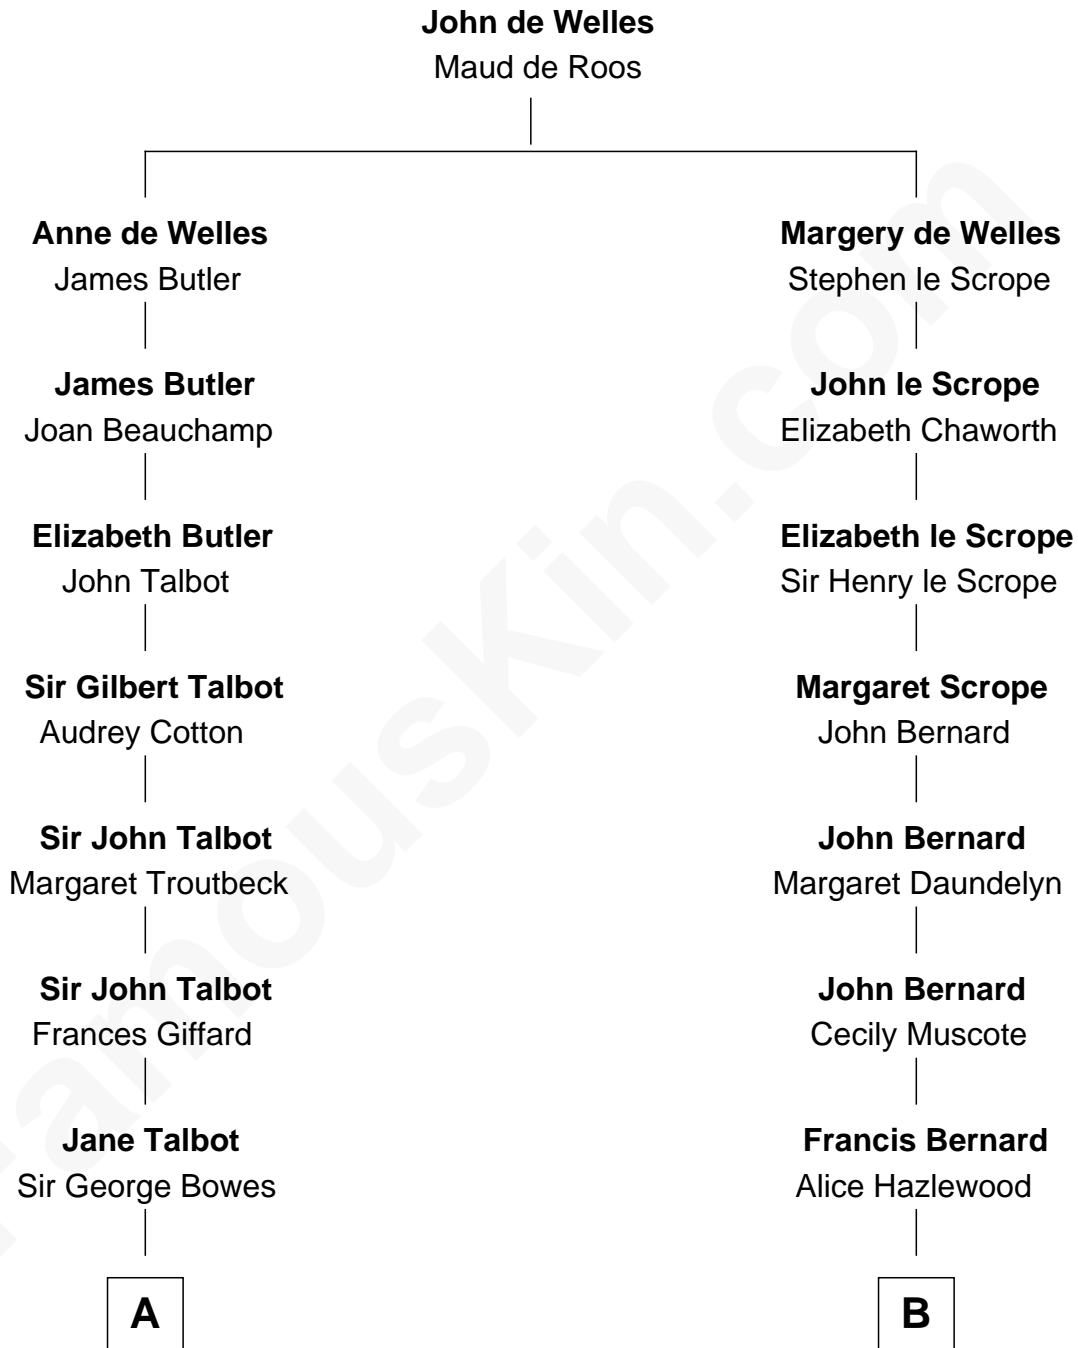

# FamousKin.com

## Relationship Chart of

**Benedict Cumberbatch**  
*Movie, Television and Stage Actor*

12th cousin 6 times removed of

**Francis Lightfoot Lee**  
*Signer of the Declaration of Independence*

**Timothy Carlton Congdon Cumberbatch**

Wanda Ventham

**Benedict Cumberbatch**

*Movie, Television and Stage Actor*

FamousKin.com