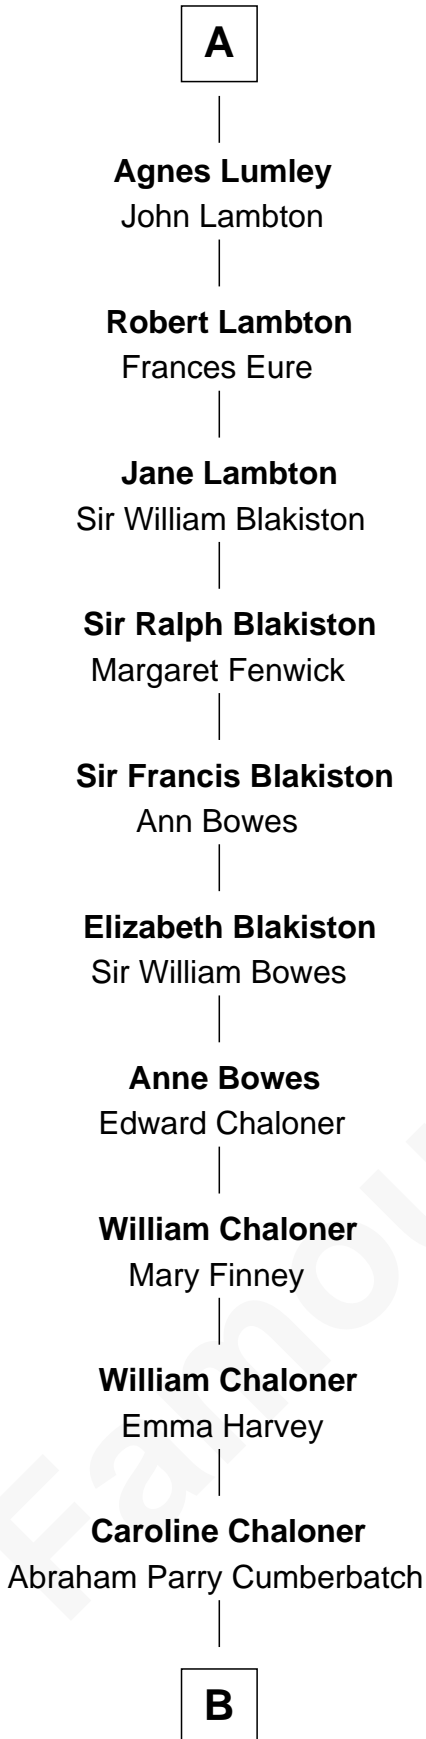

# FamousKin.com Relationship Chart of

**Benedict Cumberbatch**

*Movie, Television and Stage Actor*

7th cousin 14 times removed of

**Jane Seymour**

*3rd Wife of King Henry VIII*

**B**

Robert William Cumberbatch

Louisa Grace Hanson

Henry Alfred Cumberbatch

Hélène Gertrude Rees

Henry Carlton Cumberbatch

Pauline Ellen Laing Congdon

Timothy Carlton Congdon Cumberbatch

Wanda Ventham

**Benedict Cumberbatch**