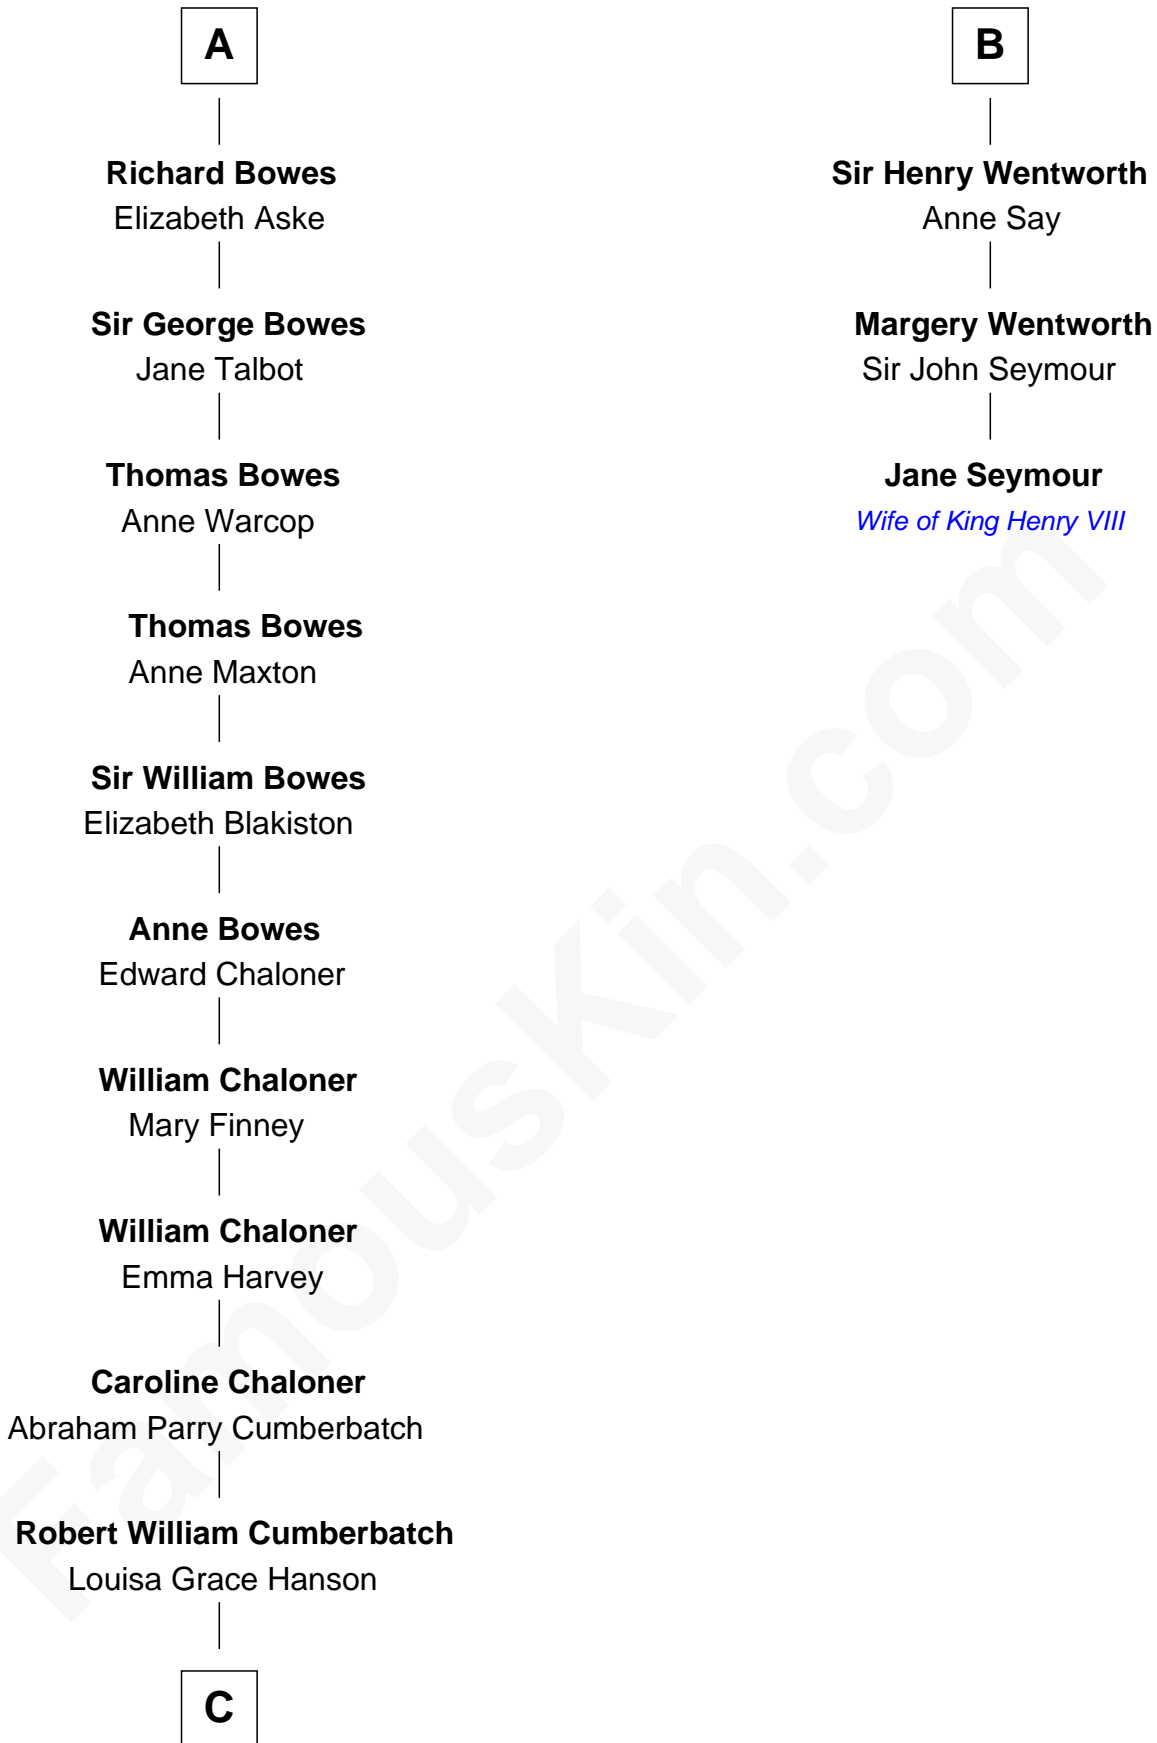

## Relationship Chart of

**Benedict Cumberbatch**

*Movie, Television and Stage Actor*

9th cousin 11 times removed of

**Jane Seymour**

*3rd Wife of King Henry VIII*

**C**

Henry Alfred Cumberbatch