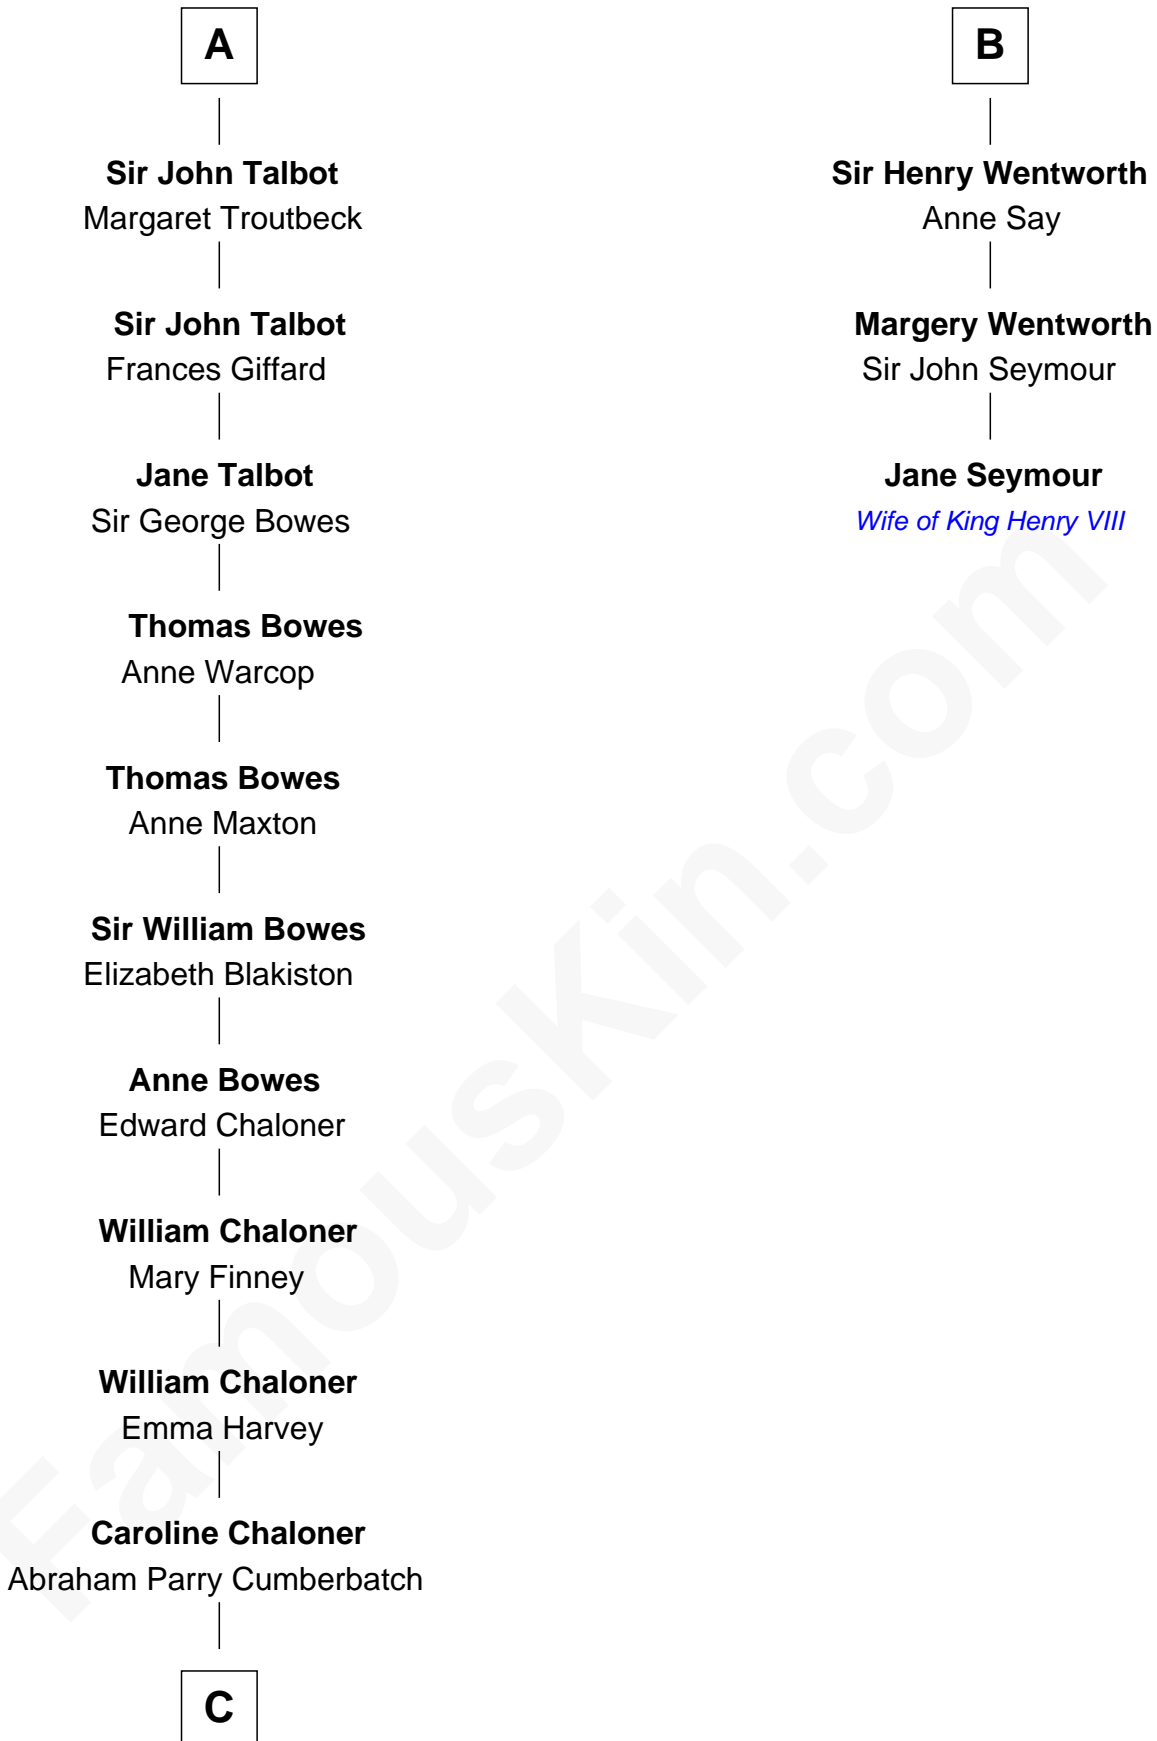

## Relationship Chart of

**Benedict Cumberbatch**

*Movie, Television and Stage Actor*

9th cousin 12 times removed of

**Jane Seymour**

*3rd Wife of King Henry VIII*

**Sir Robert de Ros**

Isabel de Aubeney

**C**

Robert William Cumberbatch

Louisa Grace Hanson

Henry Alfred Cumberbatch

Hélène Gertrude Rees

Henry Carlton Cumberbatch

Pauline Ellen Laing Congdon

Timothy Carlton Congdon Cumberbatch