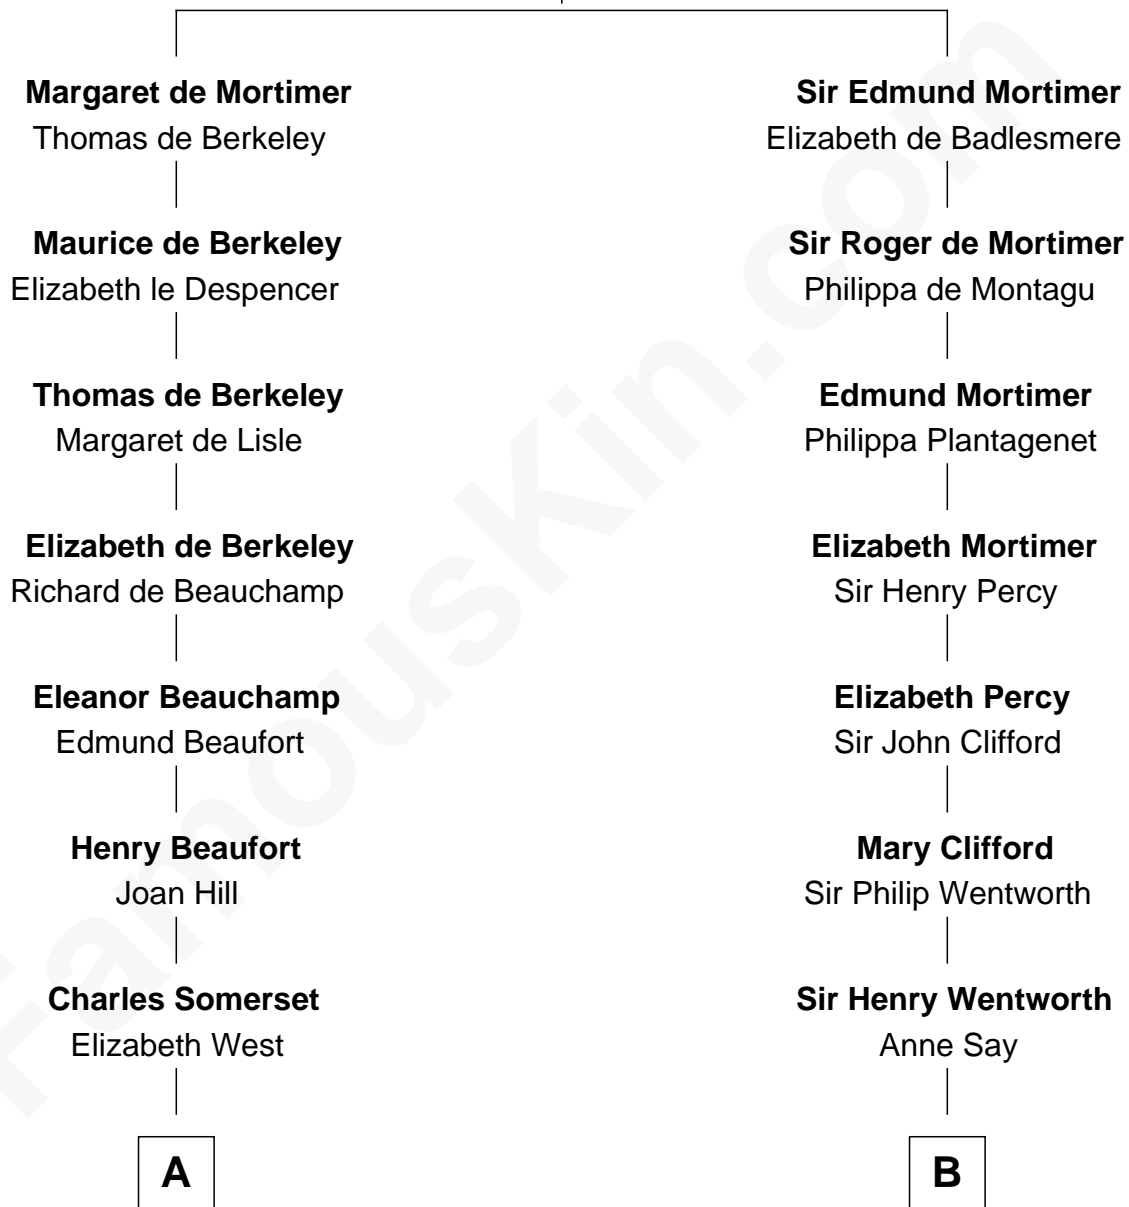

FamousKin.com

Relationship Chart of

Benedict Cumberbatch

Movie, Television and Stage Actor

8th cousin 13 times removed of

Jane Seymour

3rd Wife of King Henry VIII

Roger de Mortimer

Joan de Geneville

C

Robert William Cumberbatch

Louisa Grace Hanson

Henry Alfred Cumberbatch

Hélène Gertrude Rees

Henry Carlton Cumberbatch

Pauline Ellen Laing Congdon