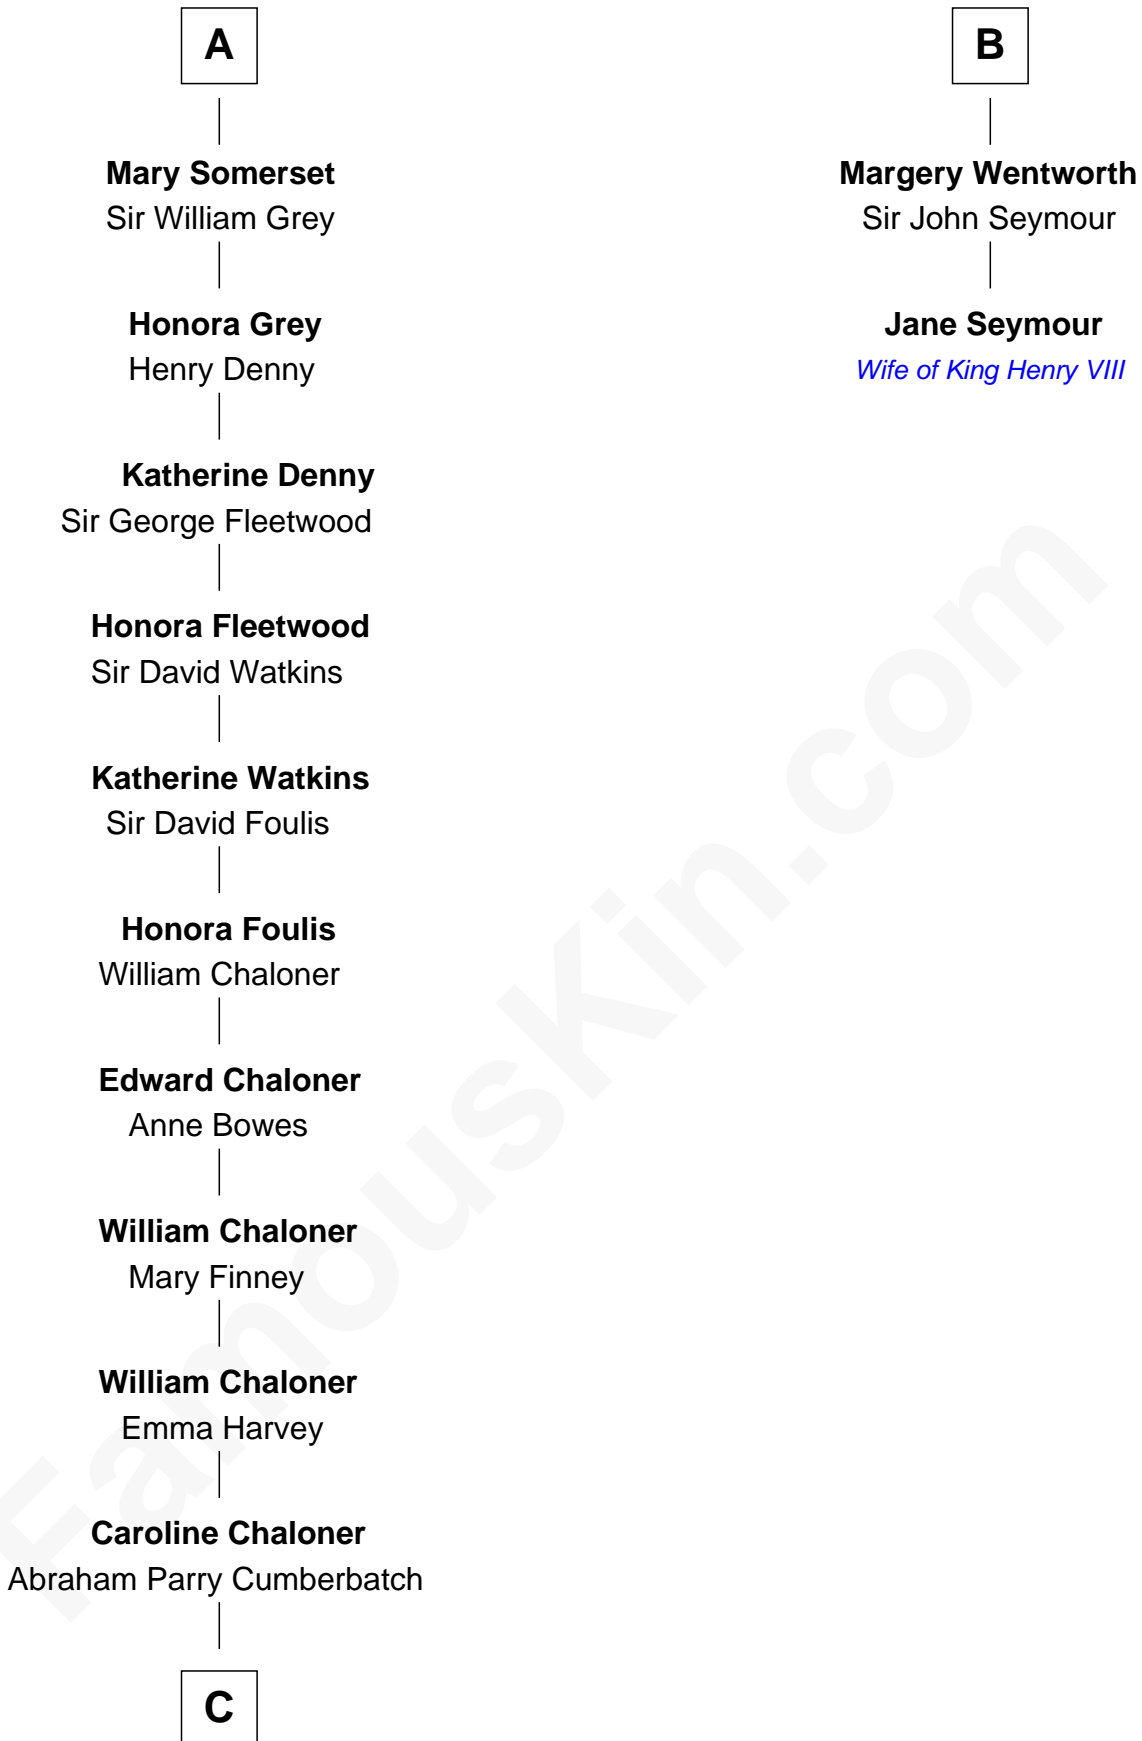

FamousKin.com

Relationship Chart of

Benedict Cumberbatch

Movie, Television and Stage Actor

8th cousin 13 times removed of

Jane Seymour

3rd Wife of King Henry VIII

Roger de Mortimer

Joan de Geneville

C

Robert William Cumberbatch

Louisa Grace Hanson

Henry Alfred Cumberbatch

Hélène Gertrude Rees

Henry Carlton Cumberbatch

Pauline Ellen Laing Congdon