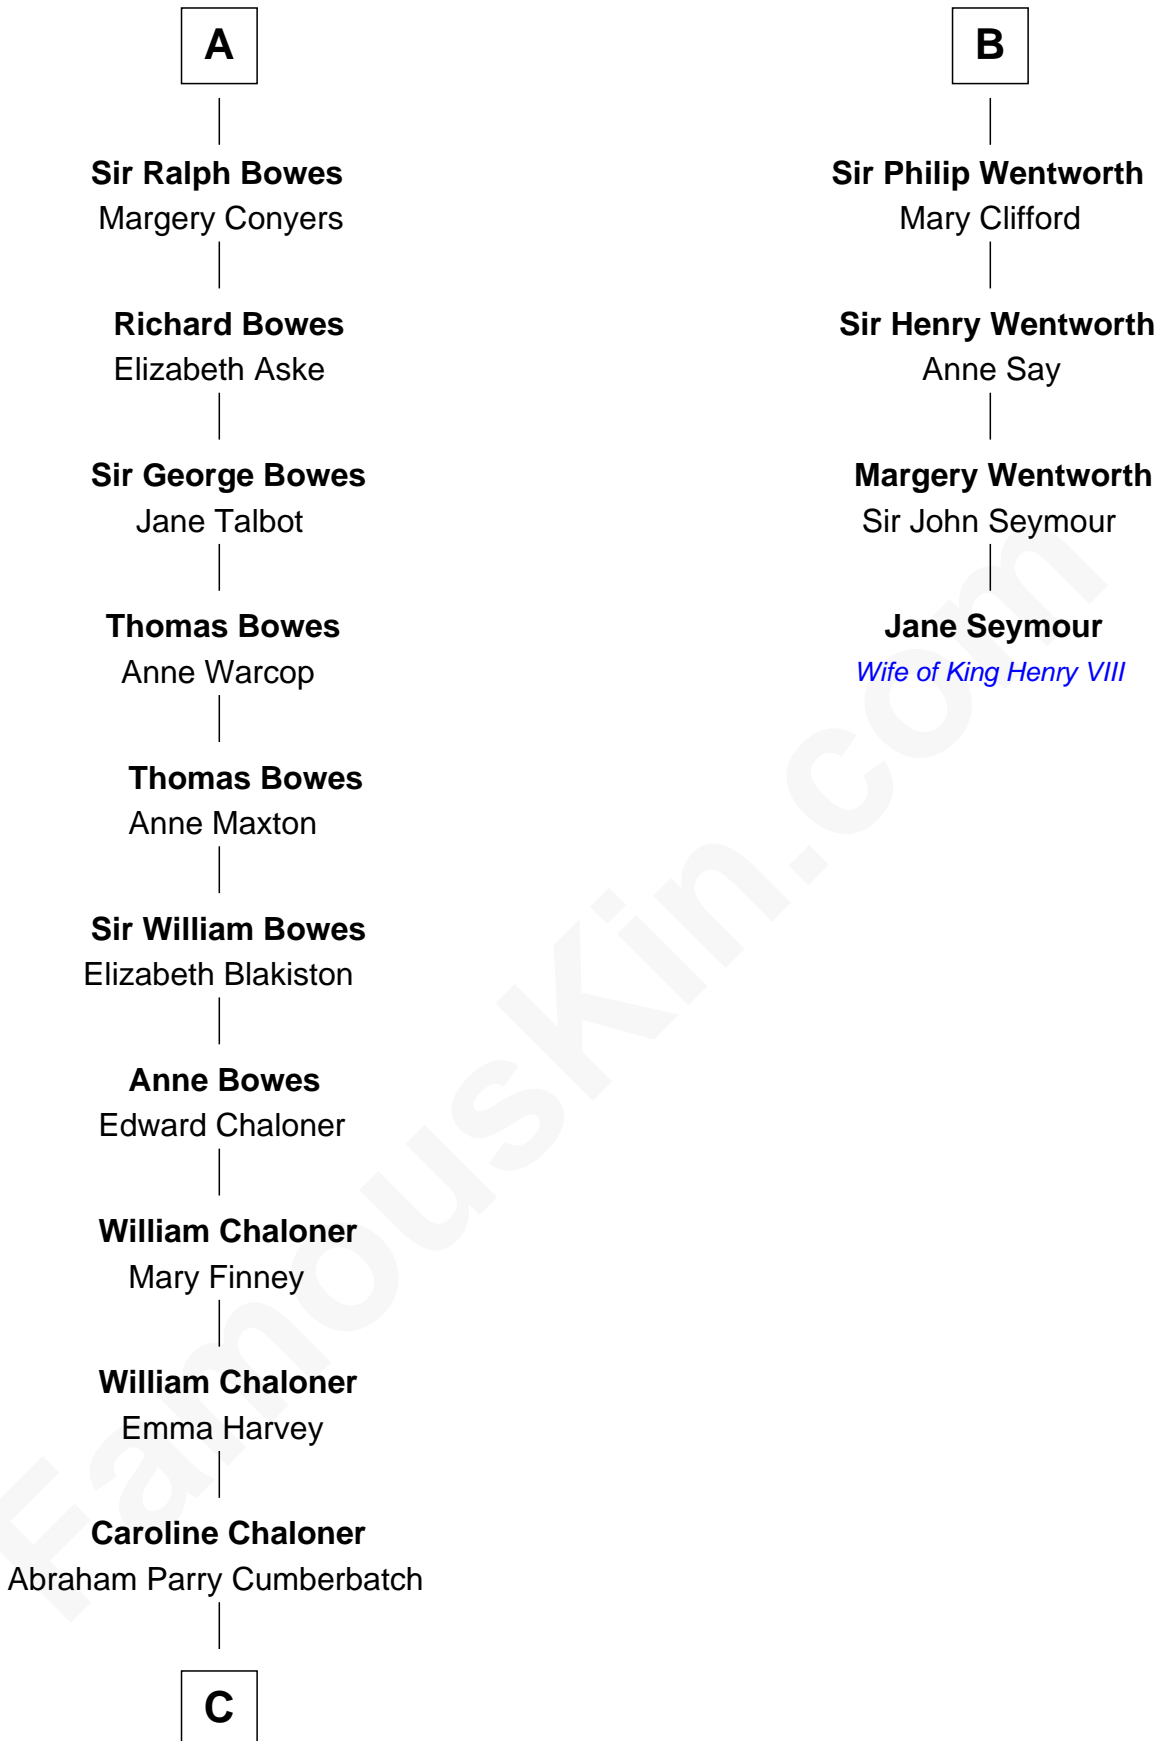

FamousKin.com

Relationship Chart of

Benedict Cumberbatch

Movie, Television and Stage Actor

10th cousin 11 times removed of

Jane Seymour

3rd Wife of King Henry VIII

Sir William de Ros

Henry Fitzhugh

Henry FitzHugh

Elizabeth Grey

Sir William FitzHugh

Margery Willoughby

Maud FitzHugh

Sir William Bowes

A

Sir Robert de Tibetot

Margaret Deincourt

Elizabeth de Tibetot

Sir Philip le Despencer

Margery Despencer

Sir Roger Wentworth

B

C

Robert William Cumberbatch

Louisa Grace Hanson

Henry Alfred Cumberbatch

Hélène Gertrude Rees

Henry Carlton Cumberbatch

Pauline Ellen Laing Congdon

Timothy Carlton Congdon Cumberbatch

Wanda Ventham