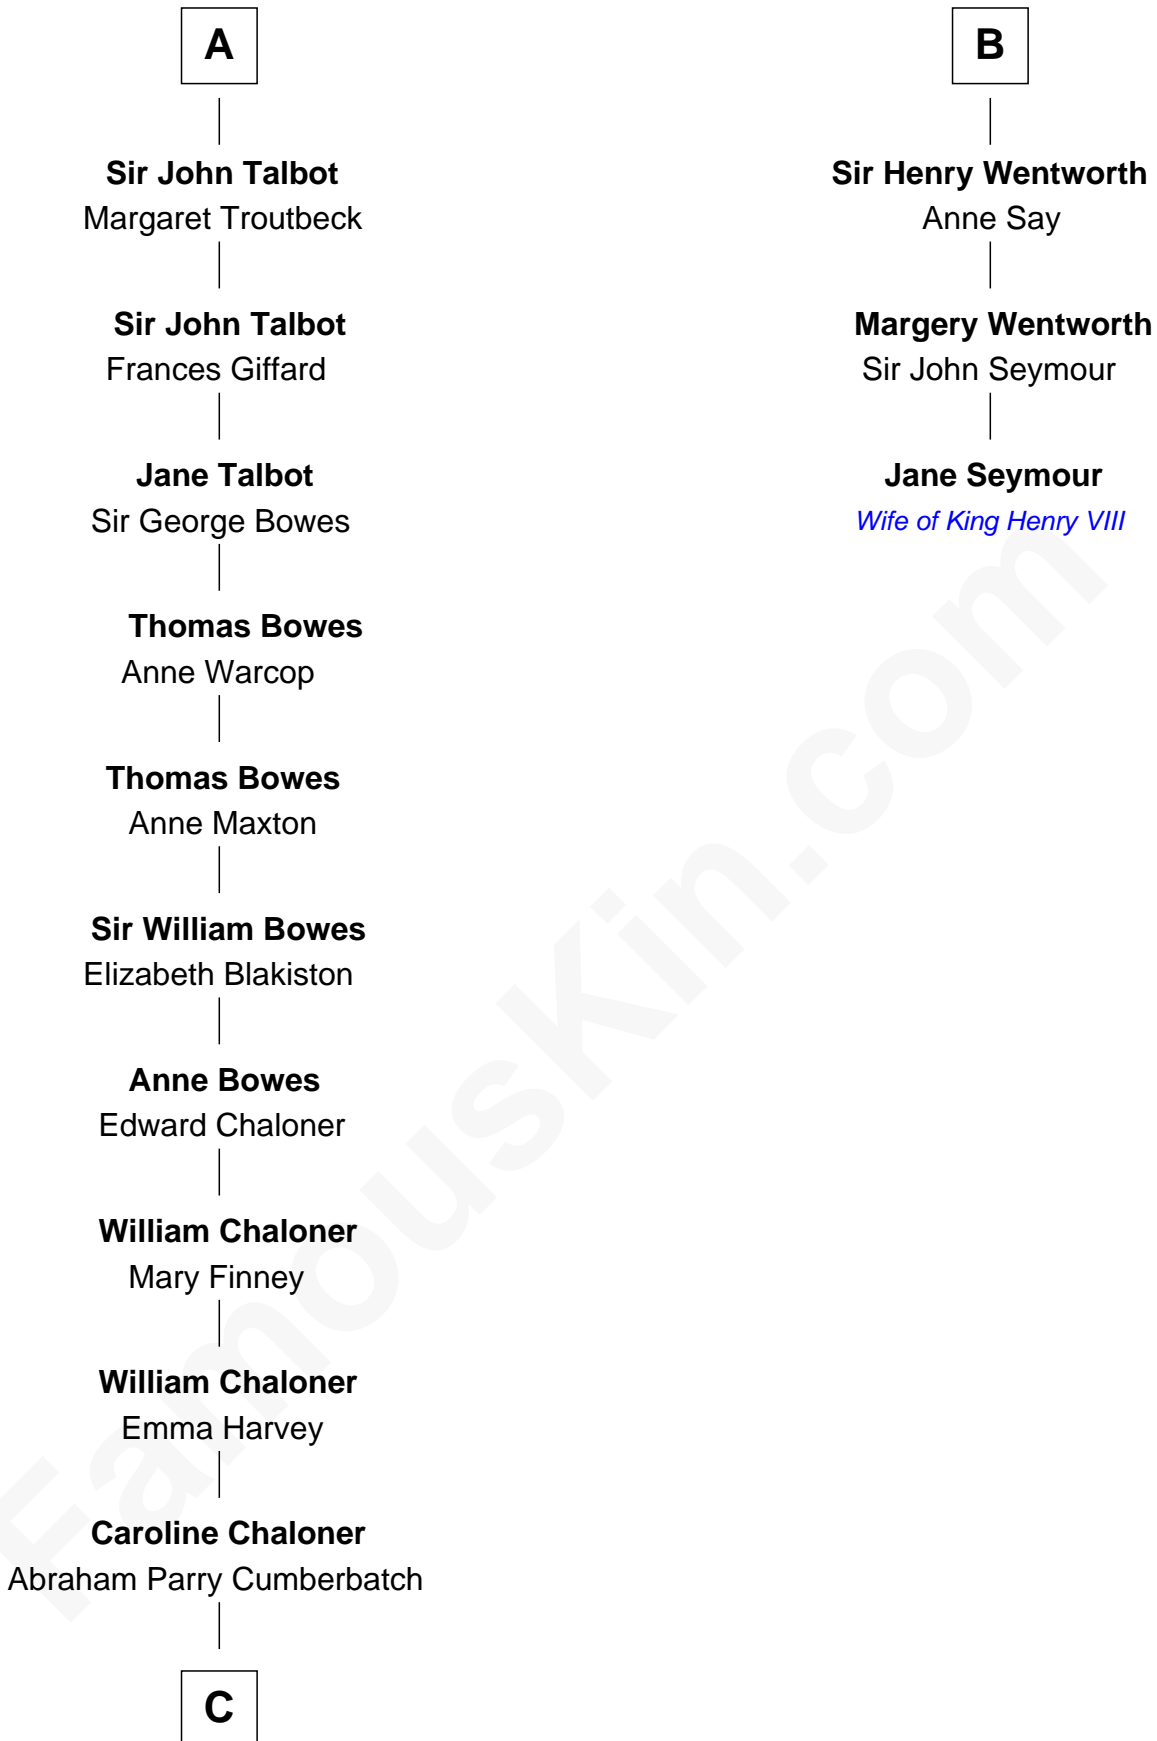

FamousKin.com

Relationship Chart of

Benedict Cumberbatch

Movie, Television and Stage Actor

9th cousin 12 times removed of

Jane Seymour

3rd Wife of King Henry VIII

John de Vaux

C

Robert William Cumberbatch

Louisa Grace Hanson

Henry Alfred Cumberbatch

Hélène Gertrude Rees

Henry Carlton Cumberbatch

Pauline Ellen Laing Congdon

Timothy Carlton Congdon Cumberbatch