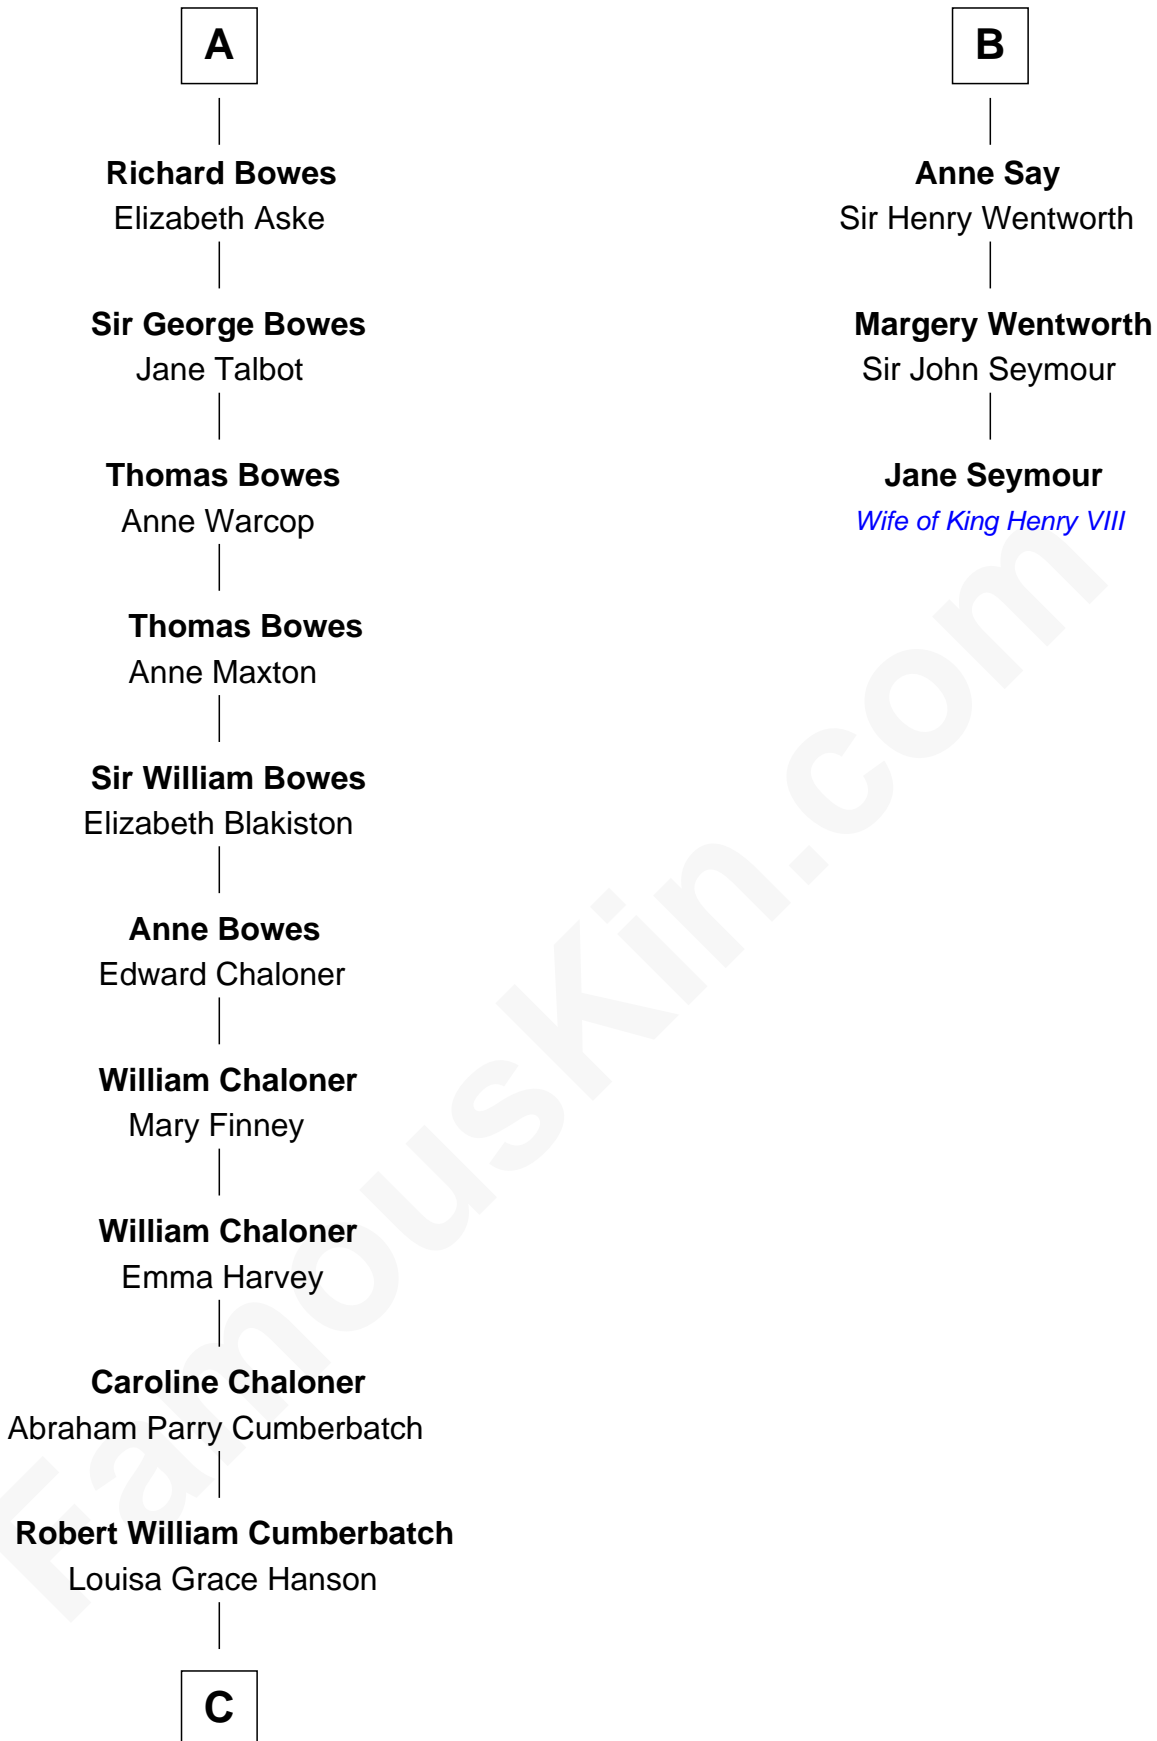

FamousKin.com Relationship Chart of

Benedict Cumberbatch

Movie, Television and Stage Actor

9th cousin 11 times removed of

Jane Seymour

3rd Wife of King Henry VIII

C

Henry Alfred Cumberbatch

Hélène Gertrude Rees

Henry Carlton Cumberbatch

Pauline Ellen Laing Congdon

Timothy Carlton Congdon Cumberbatch

Wanda Ventham

Benedict Cumberbatch

Movie, Television and Stage Actor