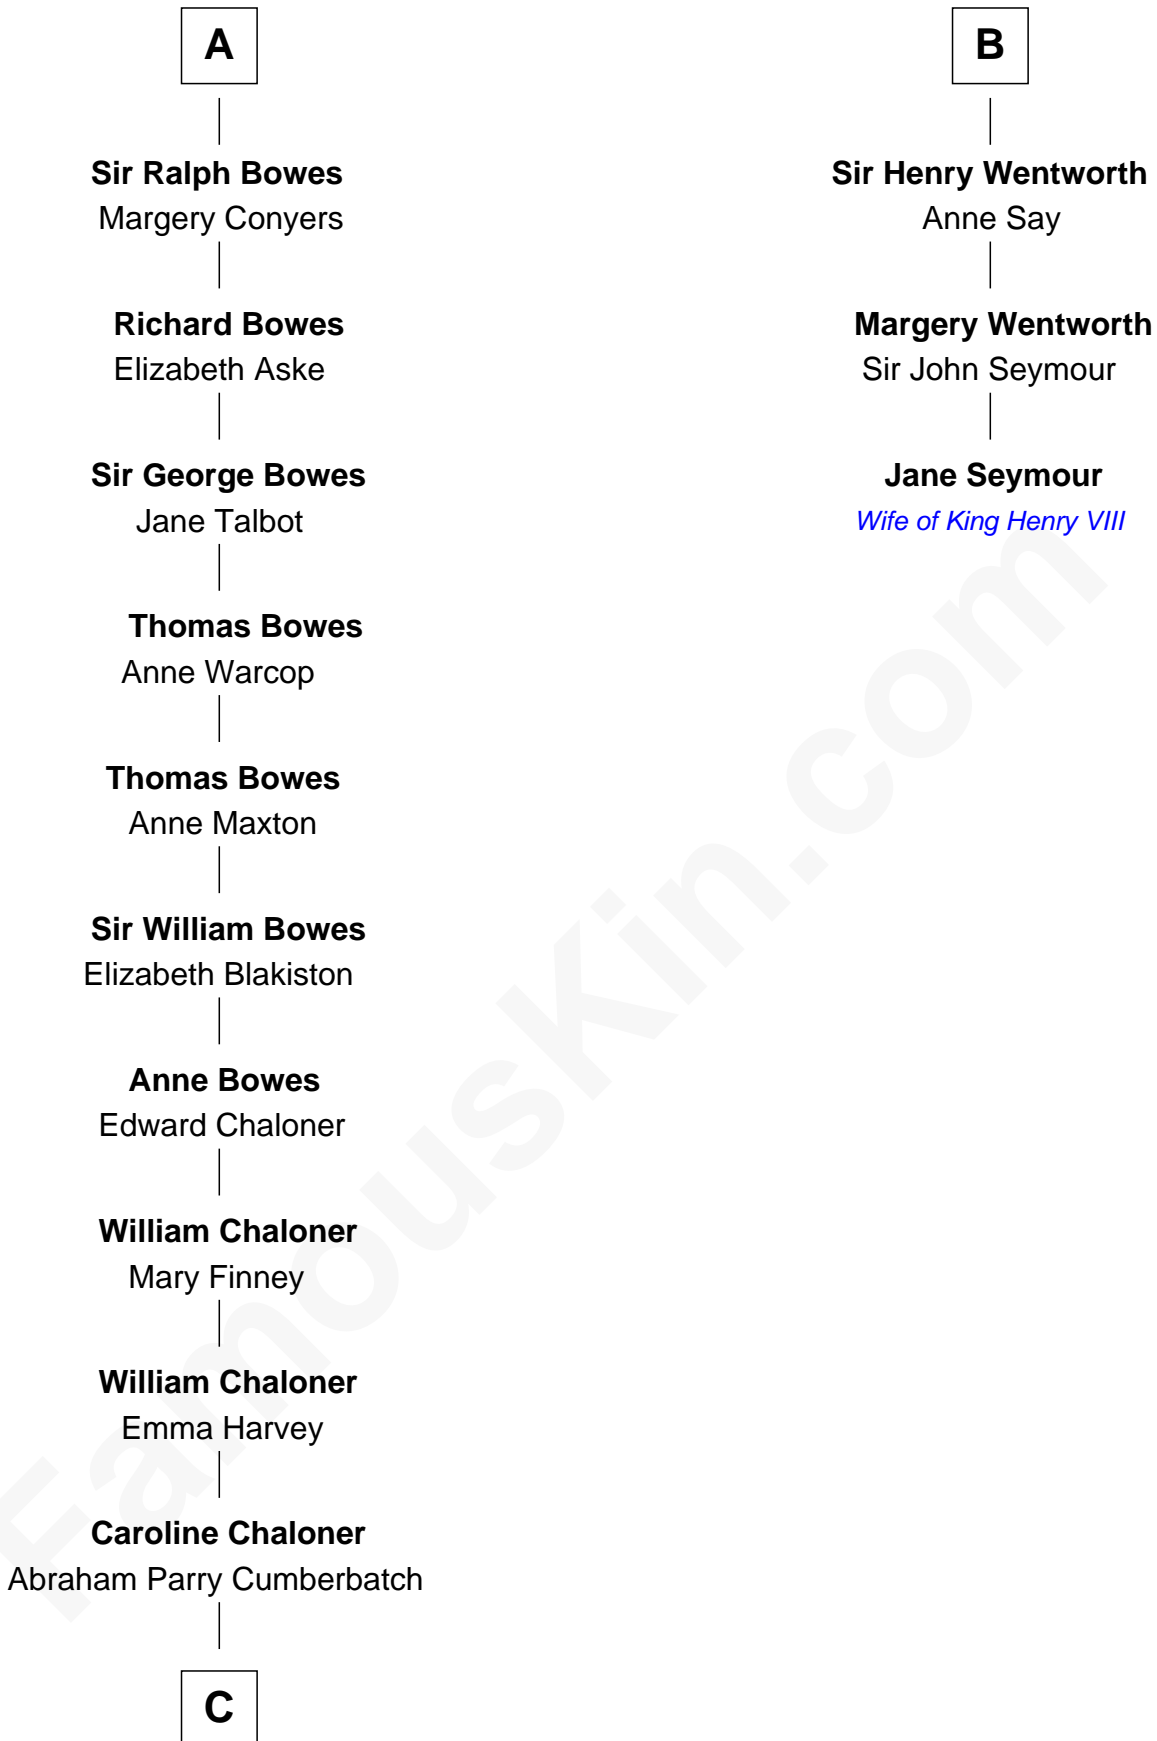

# FamousKin.com Relationship Chart of

**Benedict Cumberbatch**

*Movie, Television and Stage Actor*

9th cousin 12 times removed of

**Jane Seymour**

*3rd Wife of King Henry VIII*

**C**

Robert William Cumberbatch

Louisa Grace Hanson

Henry Alfred Cumberbatch

Hélène Gertrude Rees

Henry Carlton Cumberbatch

Pauline Ellen Laing Congdon

Timothy Carlton Congdon Cumberbatch

Wanda Ventham

**Benedict Cumberbatch**