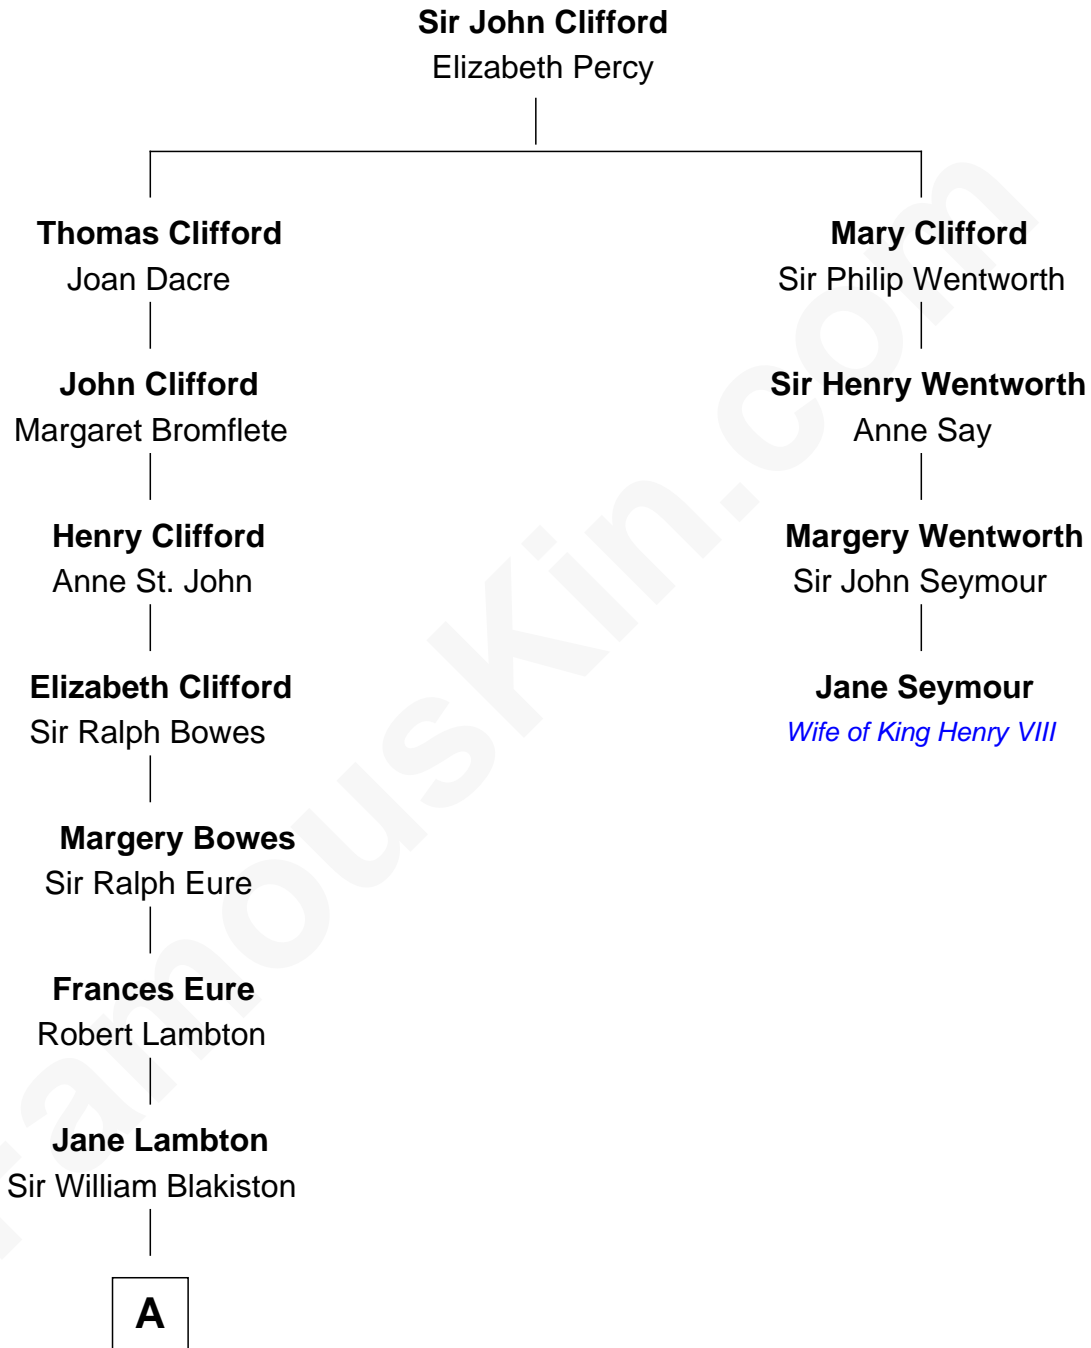

FamousKin.com Relationship Chart of

Benedict Cumberbatch

Movie, Television and Stage Actor

3rd cousin 15 times removed of

Jane Seymour

3rd Wife of King Henry VIII

B

Timothy Carlton Congdon Cumberbatch

Wanda Ventham

Benedict Cumberbatch

Movie, Television and Stage Actor

FamousKin.com