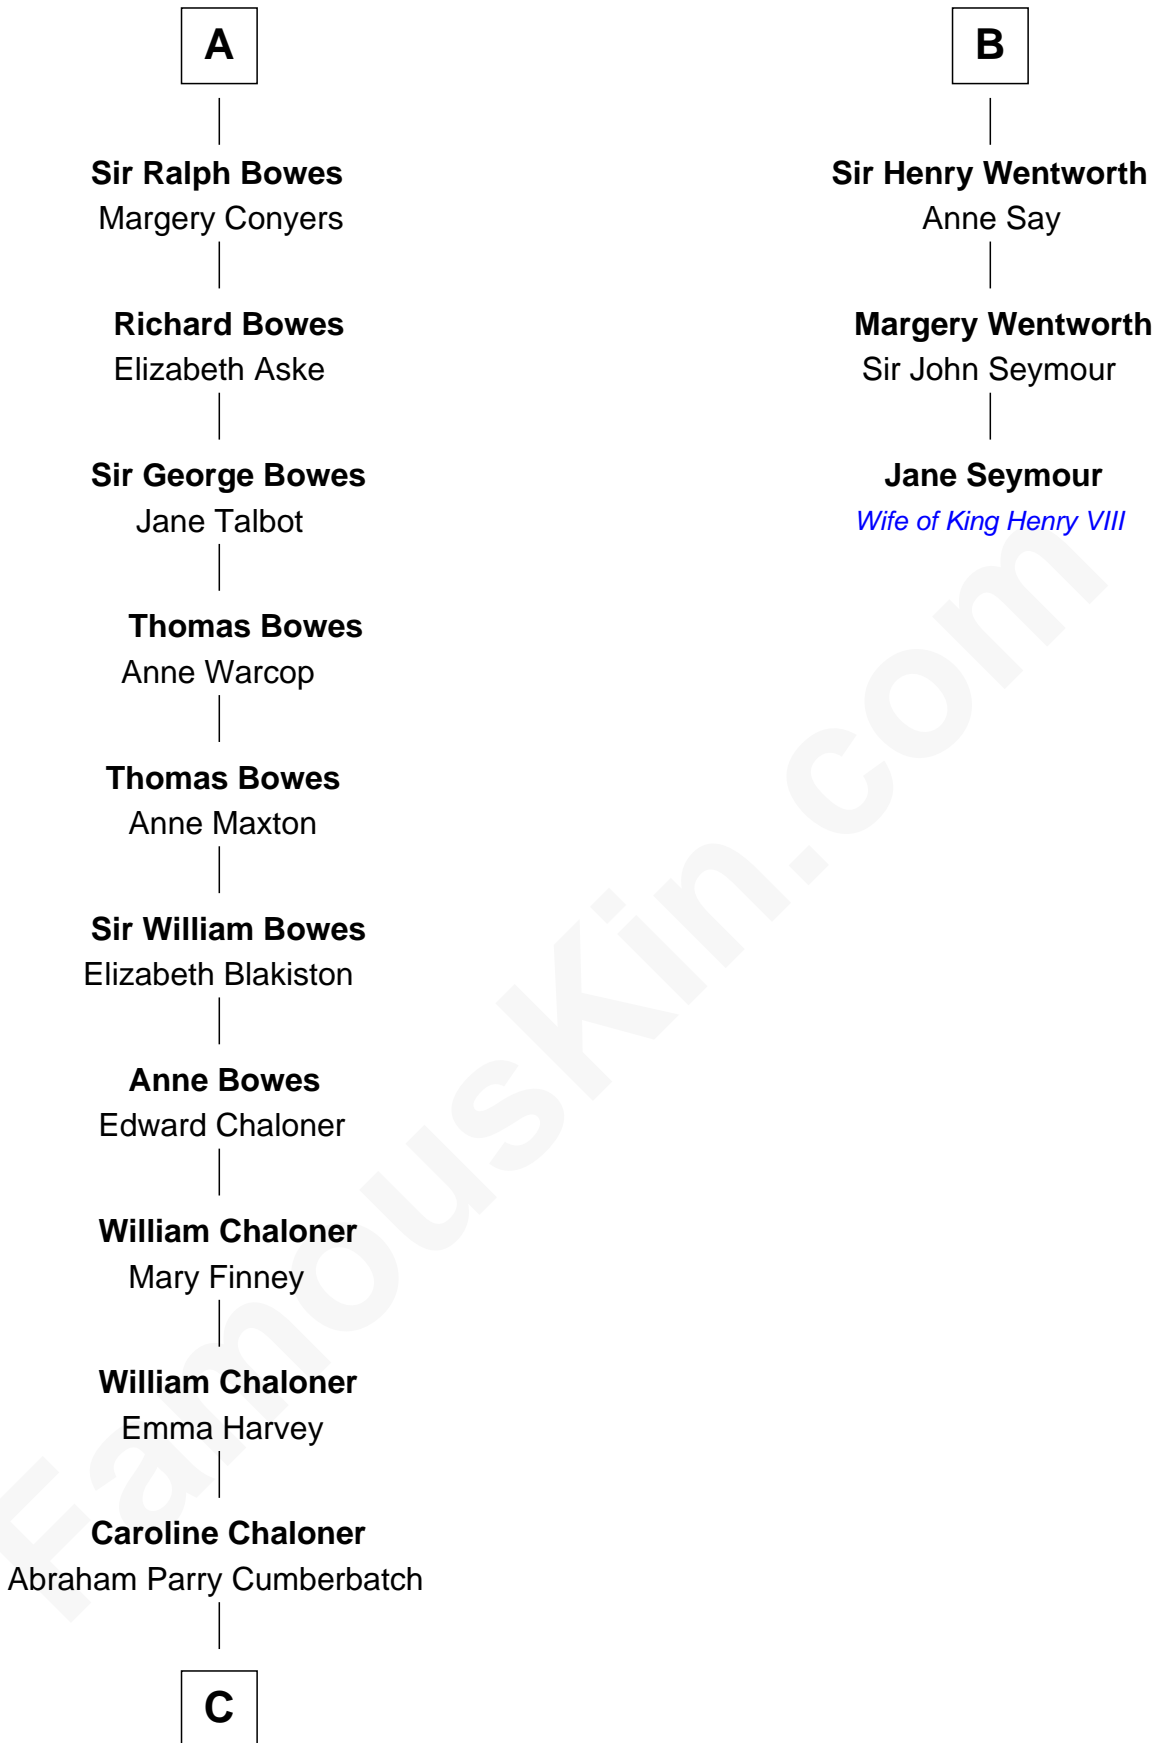

FamousKin.com

Relationship Chart of

Benedict Cumberbatch

Movie, Television and Stage Actor

9th cousin 12 times removed of

Jane Seymour

3rd Wife of King Henry VIII

Sir William de Cantilupe

Eve de Braiose

C

Robert William Cumberbatch

Louisa Grace Hanson

Henry Alfred Cumberbatch

Hélène Gertrude Rees

Henry Carlton Cumberbatch

Pauline Ellen Laing Congdon