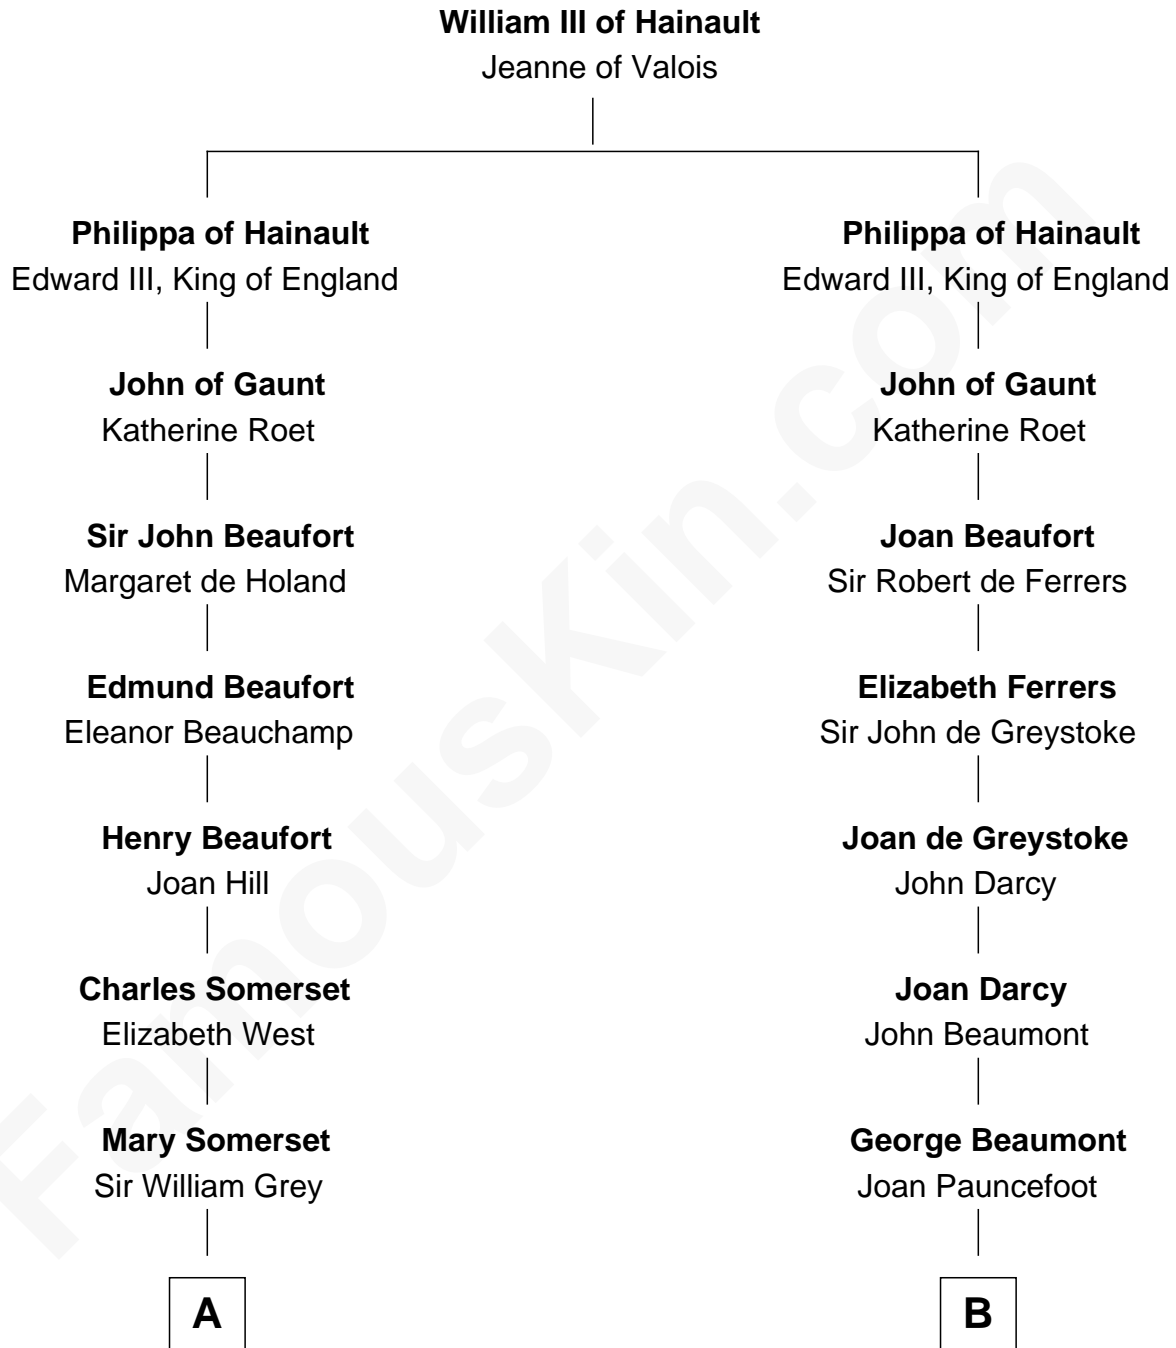

FamousKin.com Relationship Chart of

Benedict Cumberbatch
Movie, Television and Stage Actor

18th cousin 2 times removed of

Sir Arthur Conan Doyle
Author, "Sherlock Holmes"

FamousKin.com