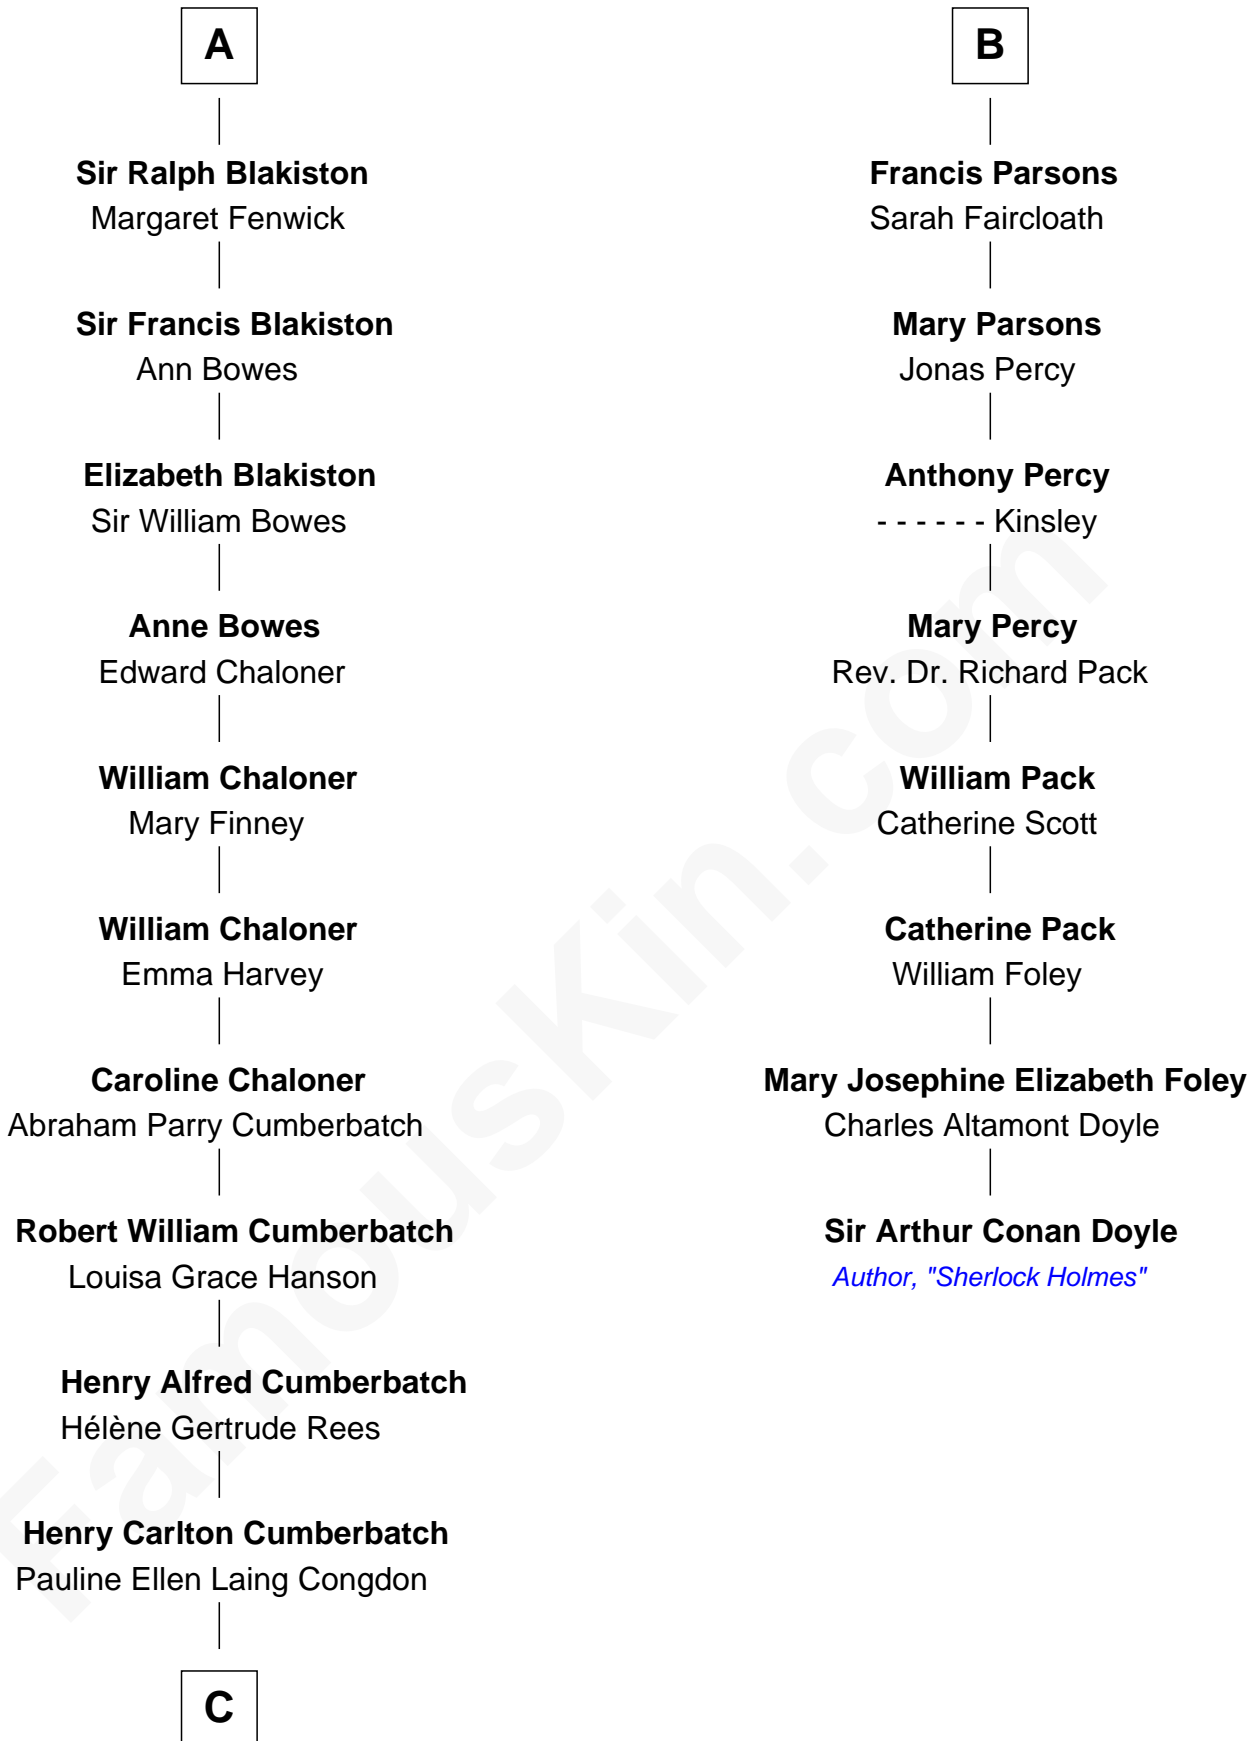

FamousKin.com

Relationship Chart of

Benedict Cumberbatch
Movie, Television and Stage Actor

14th cousin 4 times removed of

Sir Arthur Conan Doyle
Author, "Sherlock Holmes"

Sir John de Greystoke
 Elizabeth Ferrers