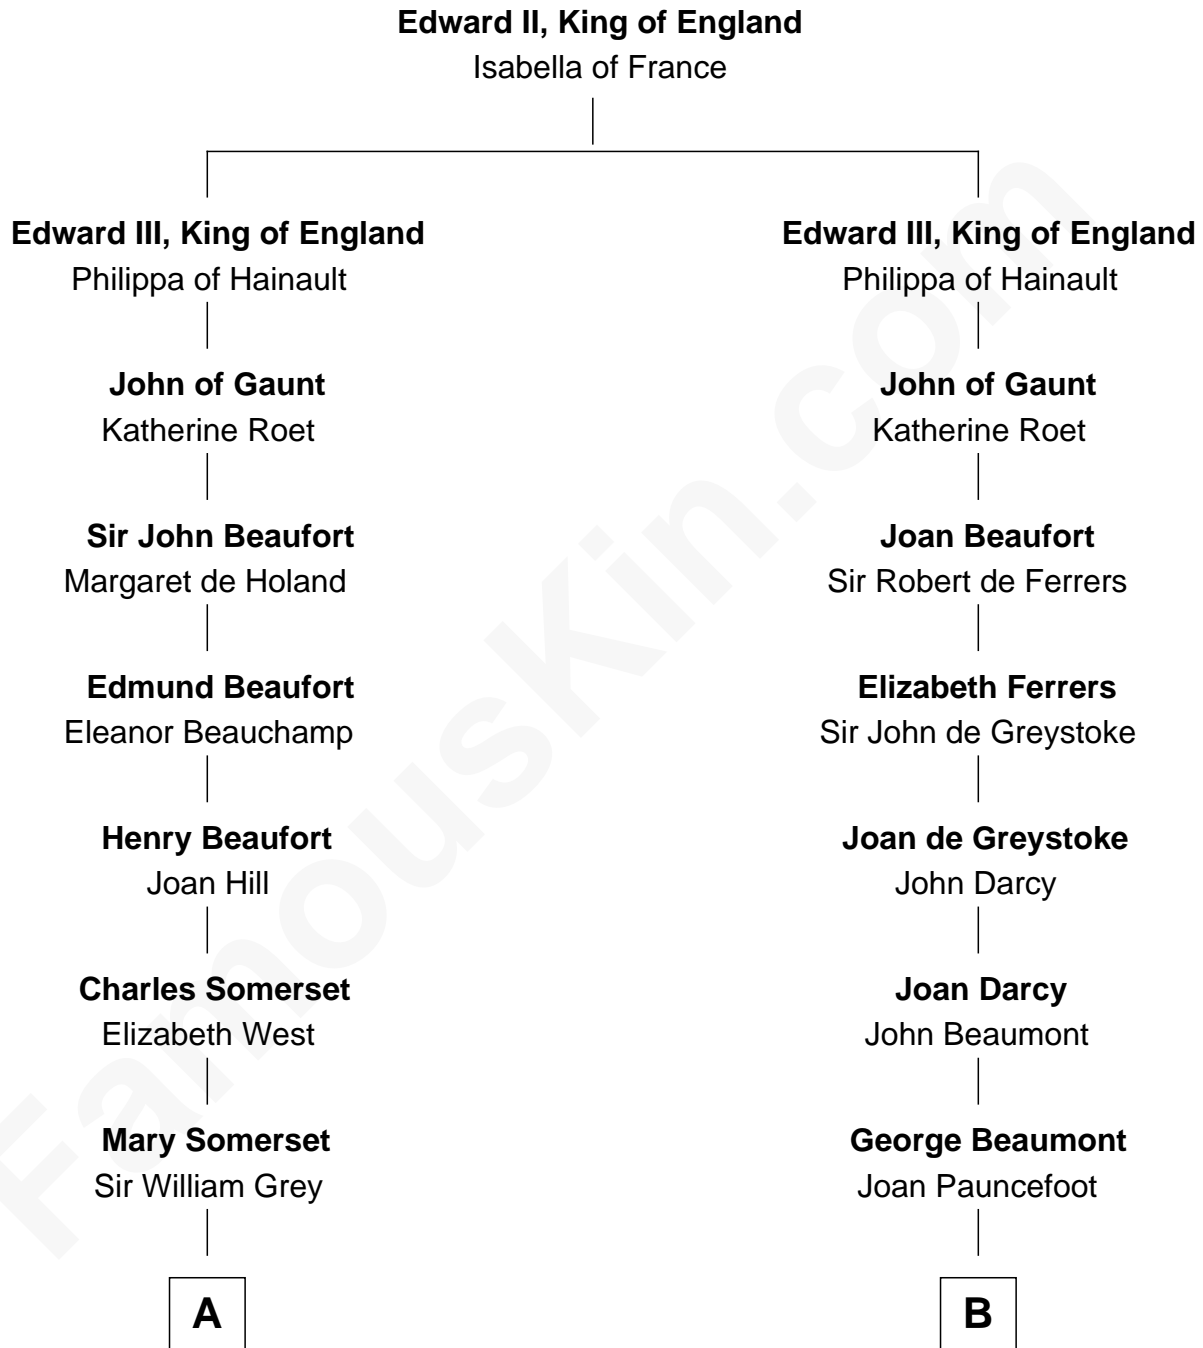

FamousKin.com Relationship Chart of

Benedict Cumberbatch
Movie, Television and Stage Actor

18th cousin 2 times removed of

Sir Arthur Conan Doyle
Author, "Sherlock Holmes"

FamousKin.com