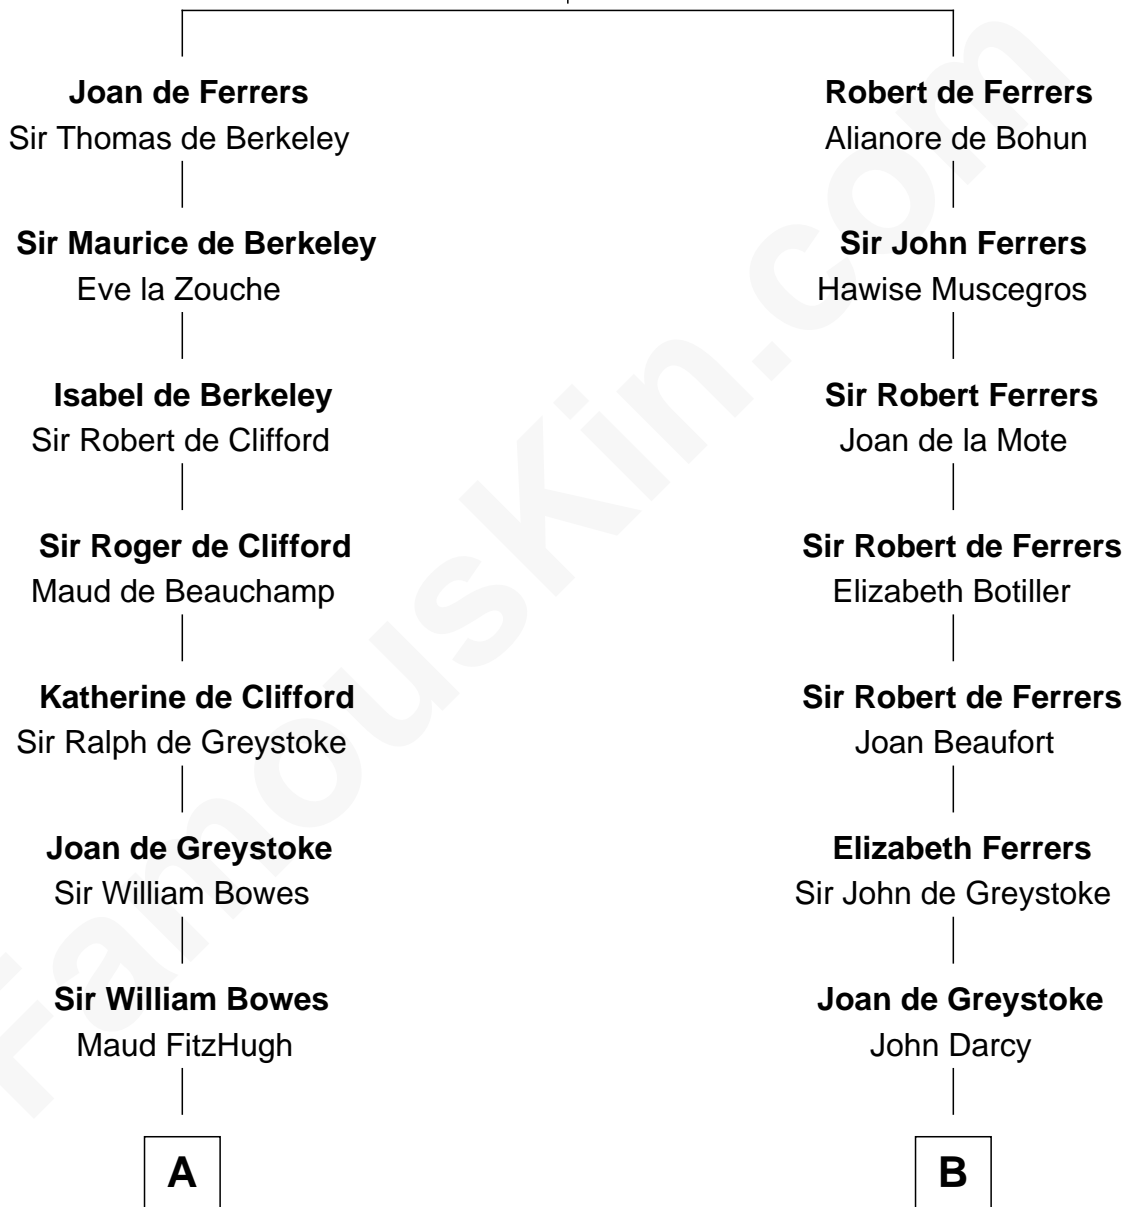

## Relationship Chart of

**Benedict Cumberbatch**  
*Movie, Television and Stage Actor*

20th cousin 1 time removed of

**Sir Arthur Conan Doyle**  
*Author, "Sherlock Holmes"*

**Sir William de Ferrers**  
 Margaret de Quincy

**C**

**Robert William Cumberbatch**

Louisa Grace Hanson

**Henry Alfred Cumberbatch**

Hélène Gertrude Rees

**Henry Carlton Cumberbatch**

Pauline Ellen Laing Congdon

**Timothy Carlton Congdon Cumberbatch**