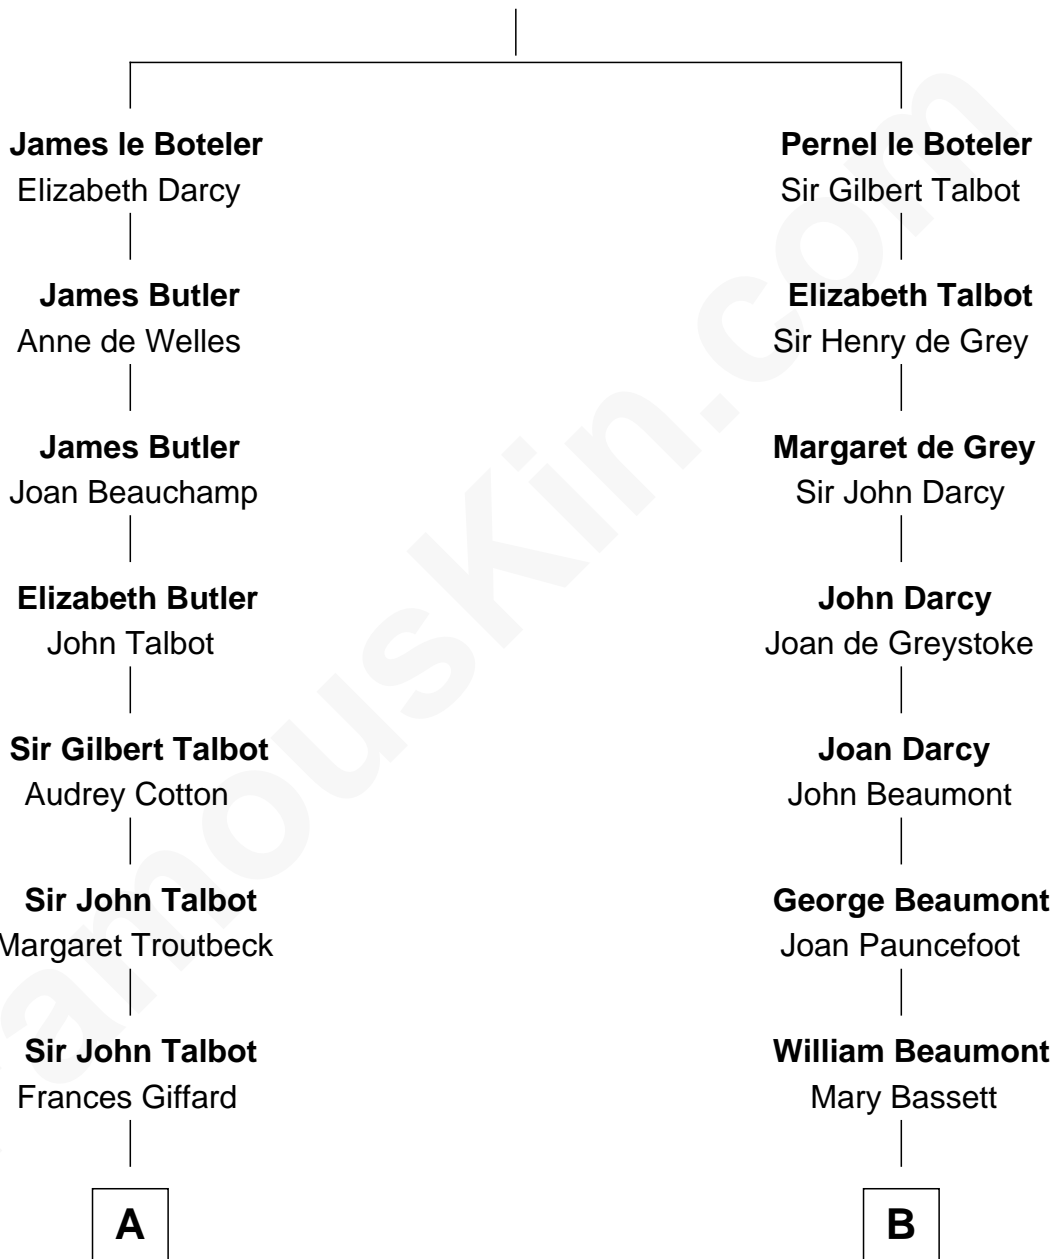

FamousKin.com

Relationship Chart of

Benedict Cumberbatch
Movie, Television and Stage Actor

17th cousin 2 times removed of

Sir Arthur Conan Doyle
Author, "Sherlock Holmes"

Sir James le Boteler
 Eleanor de Bohun

C

Henry Carlton Cumberbatch

Pauline Ellen Laing Congdon

Timothy Carlton Congdon Cumberbatch

Wanda Ventham

Benedict Cumberbatch

Movie, Television and Stage Actor

FamousKin.com