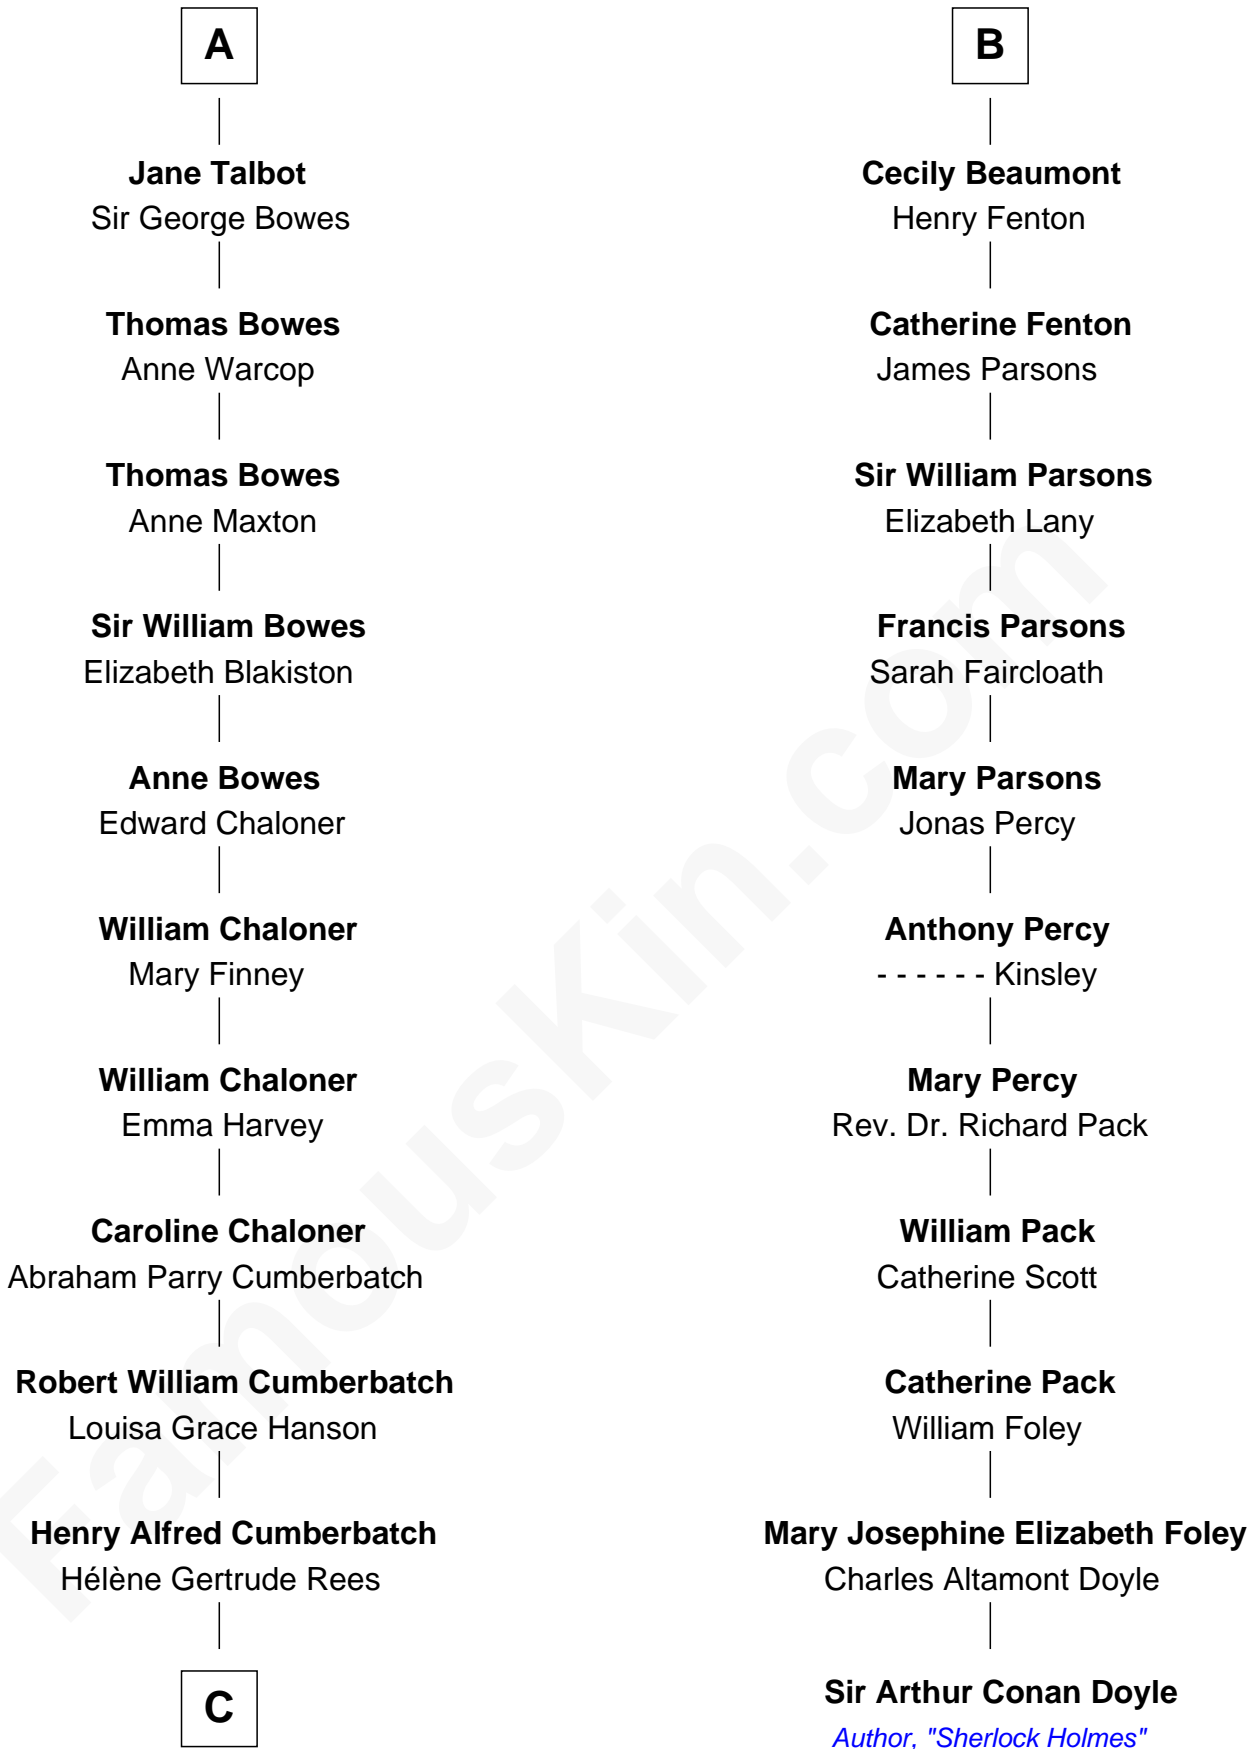

FamousKin.com

Relationship Chart of

Benedict Cumberbatch
Movie, Television and Stage Actor

17th cousin 2 times removed of

Sir Arthur Conan Doyle
Author, "Sherlock Holmes"

Sir James le Boteler
 Eleanor de Bohun