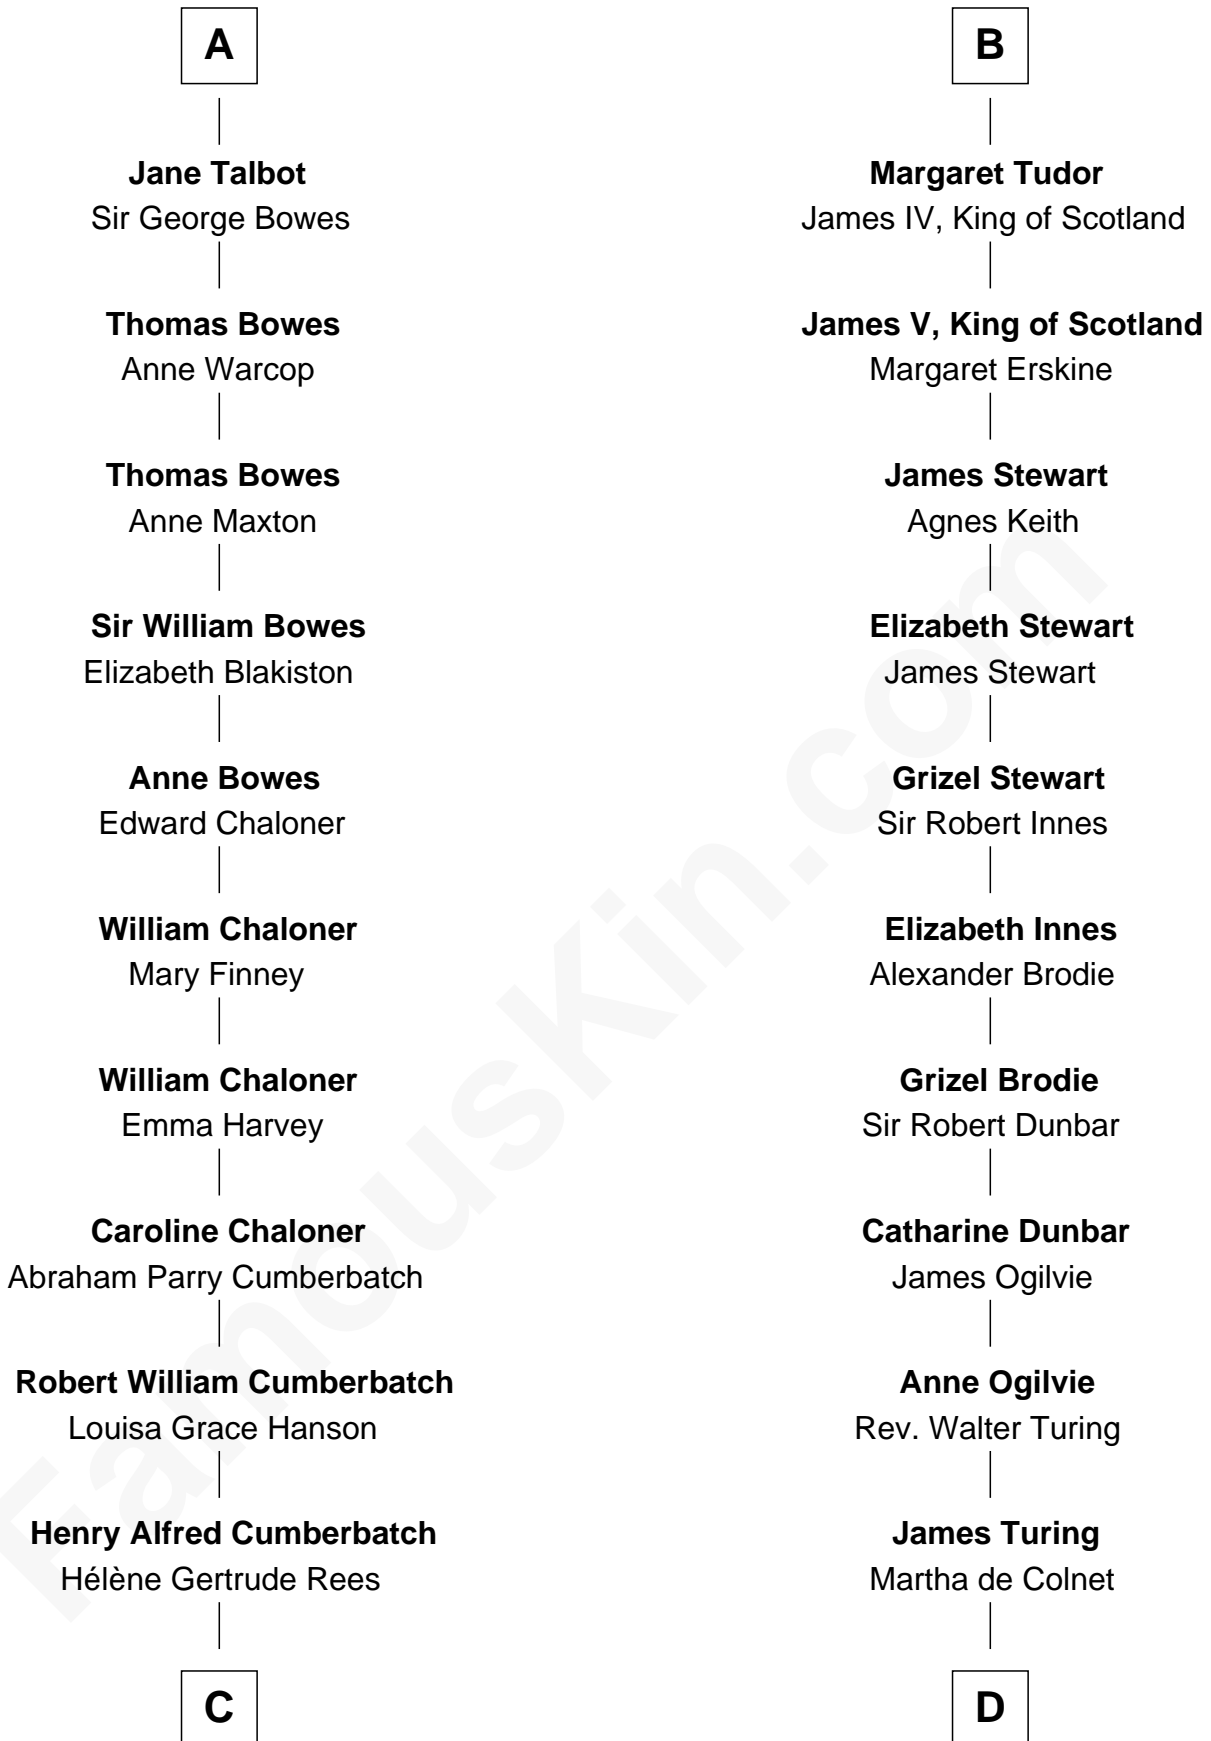

FamousKin.com

Relationship Chart of

Benedict Cumberbatch
Movie, Television and Stage Actor

19th cousin 2 times removed of

Alan Turing

WWII Codebreaker of Nazi Enigma Machine

C

Henry Carlton Cumberbatch