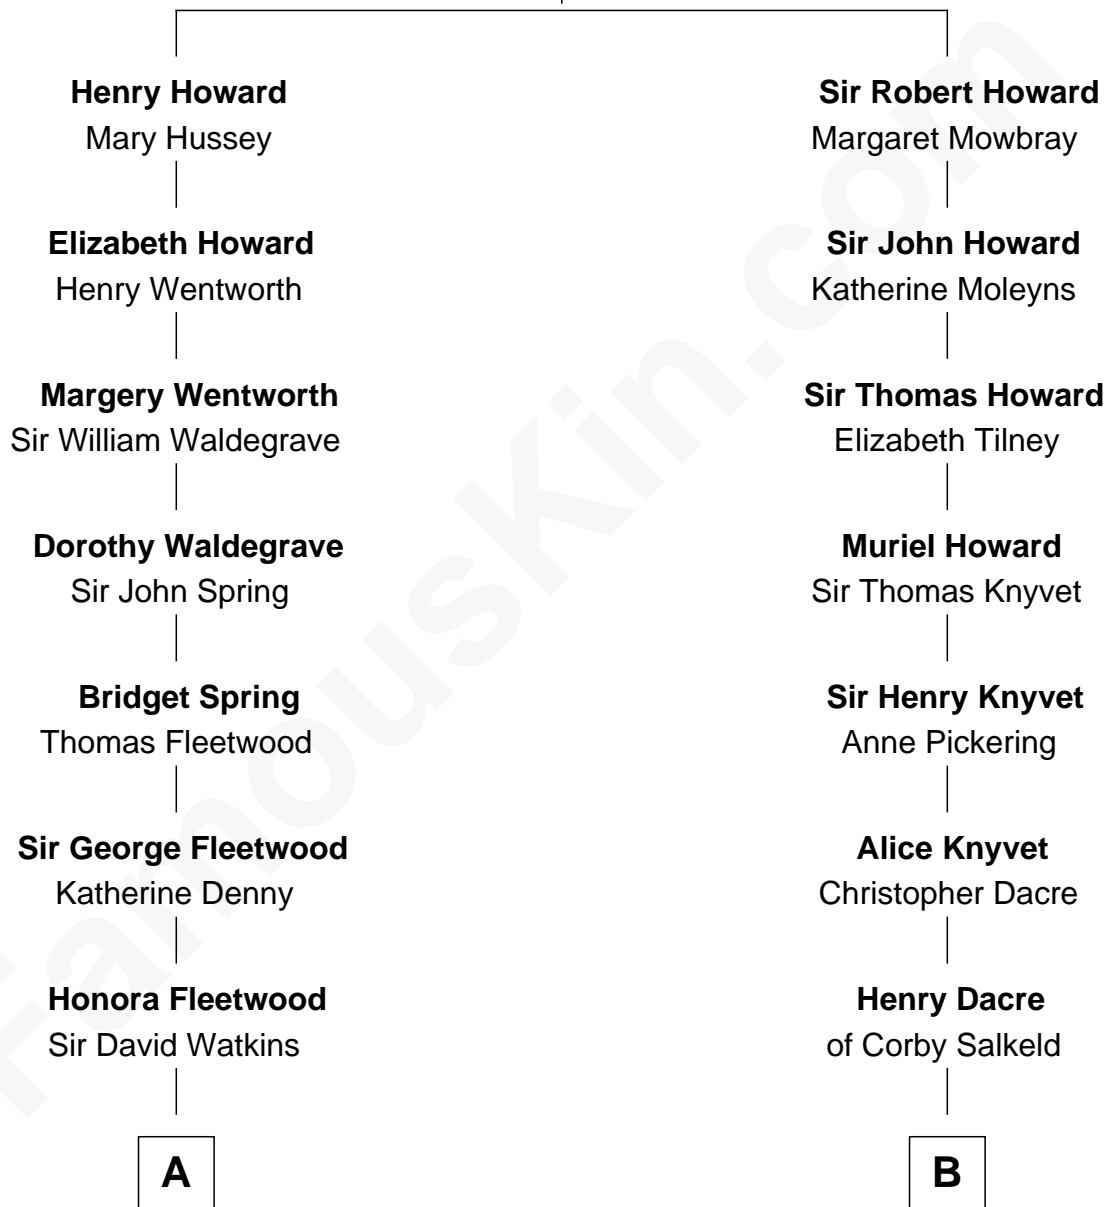

FamousKin.com
Relationship Chart of
Benedict Cumberbatch
Movie, Television and Stage Actor

17th cousin of

Tilda Swinton
Movie Actress

Sir John Howard
 Alice Tendring

A

Katherine Watkins

Sir David Foulis

Honora Foulis

William Chaloner

Edward Chaloner

Anne Bowes

William Chaloner

Mary Finney

William Chaloner

Emma Harvey

Caroline Chaloner