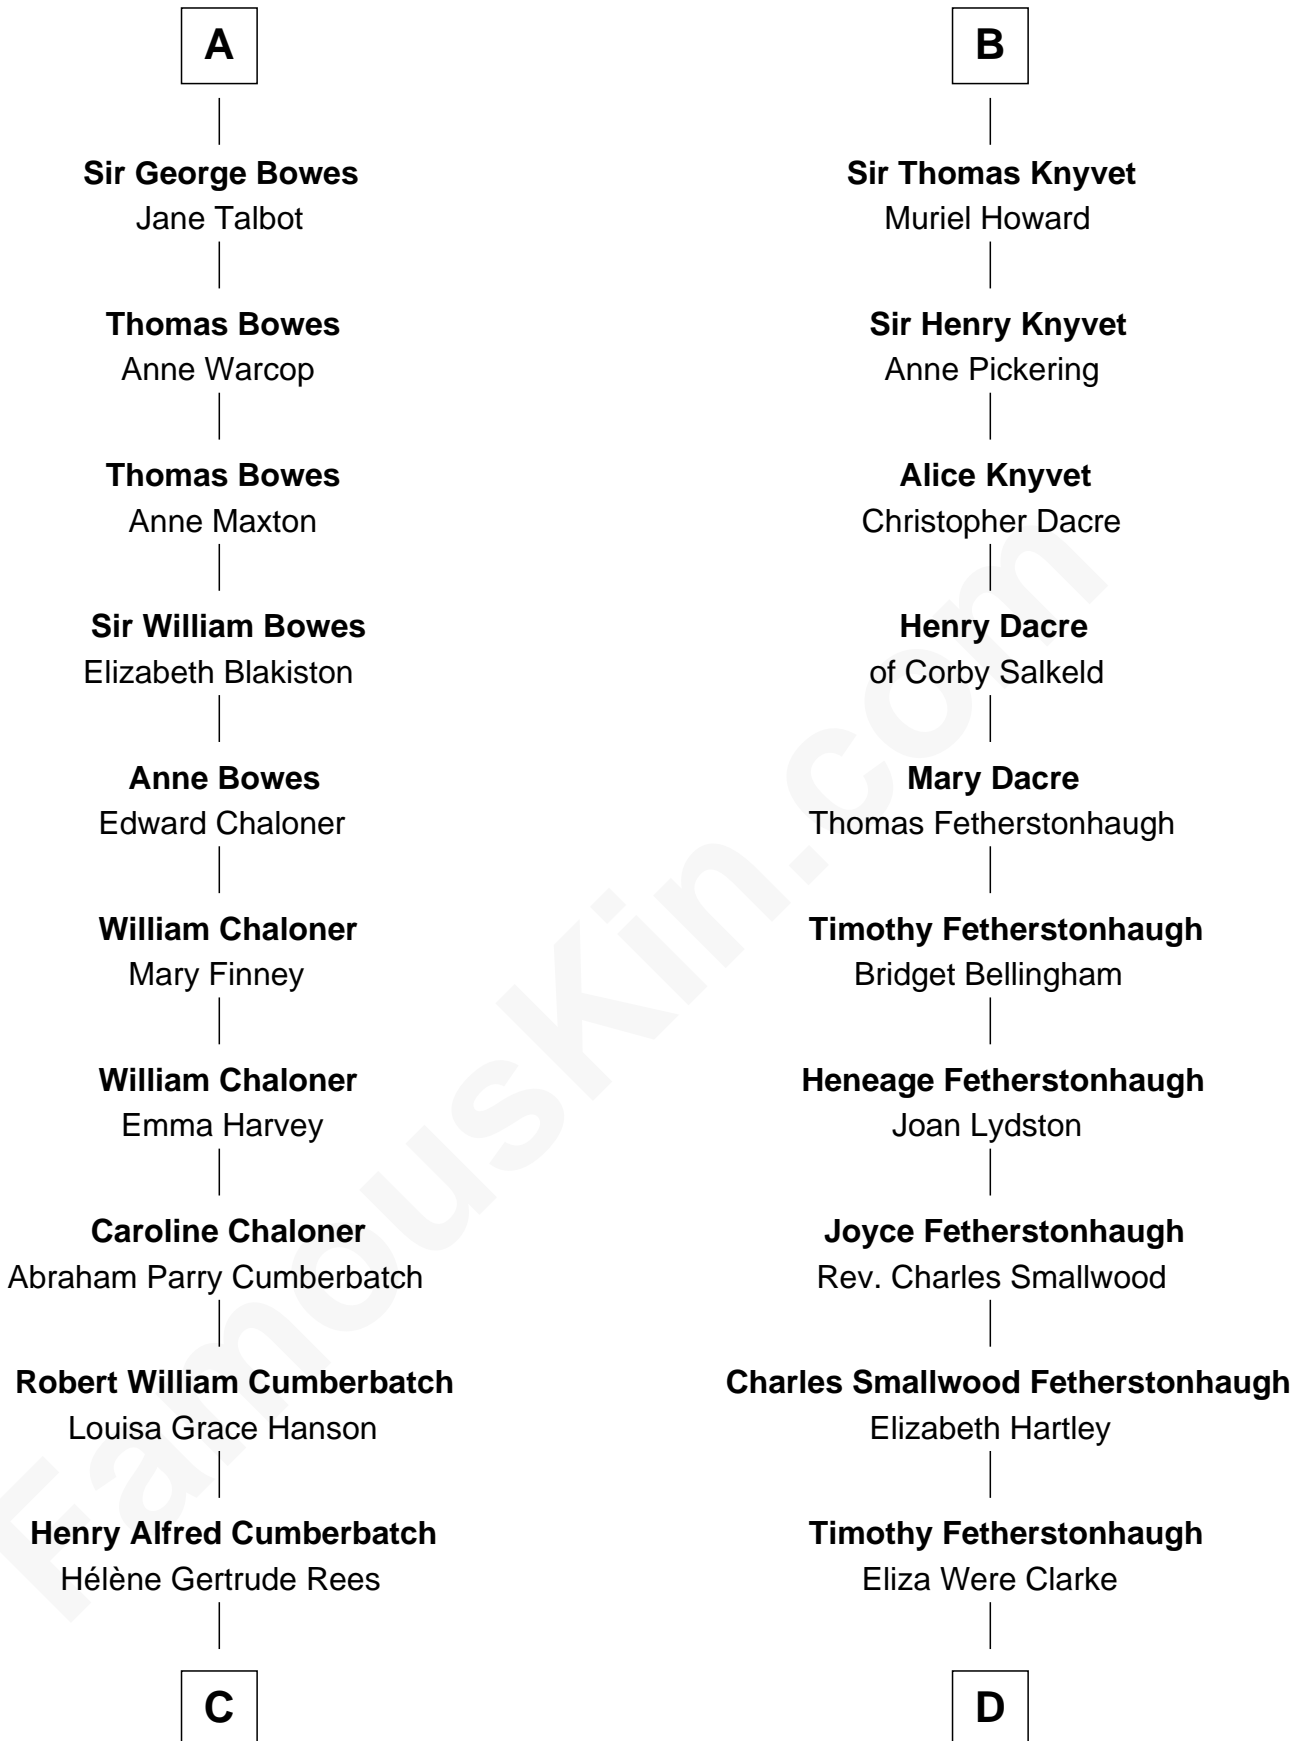

FamousKin.com

Relationship Chart of

Benedict Cumberbatch
Movie, Television and Stage Actor

19th cousin 2 times removed of

Tilda Swinton
Movie Actress

Sir Hugh I de Audley
 Iseult de Mortimer

C

Henry Carlton Cumberbatch